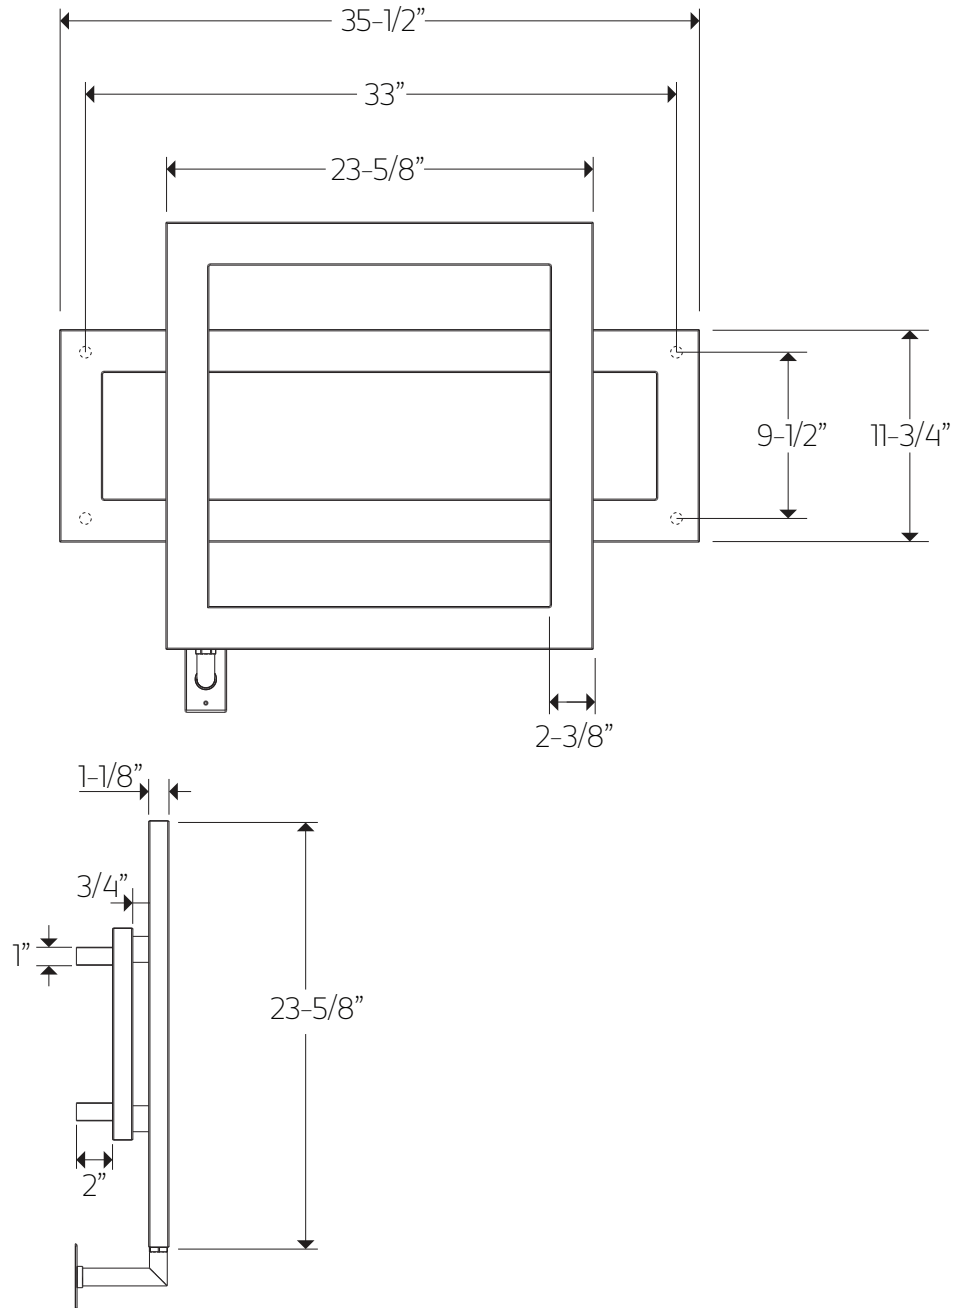

C06090W

TECHNICAL DATA SHEET

cadiz towel warmer,
hardwired

artos[®]

C06090W

cadiz towel warmer,
hardwired

OPERATING SPECIFICATIONS

FEATURES

Towel warming, drying and auxiliary heating.

ELEMENT

300W, 110V

CODES

UL Approved
CSA-US Approved

REQUIREMENTS

The towel warmer must be installed so that the Element is at the bottom.