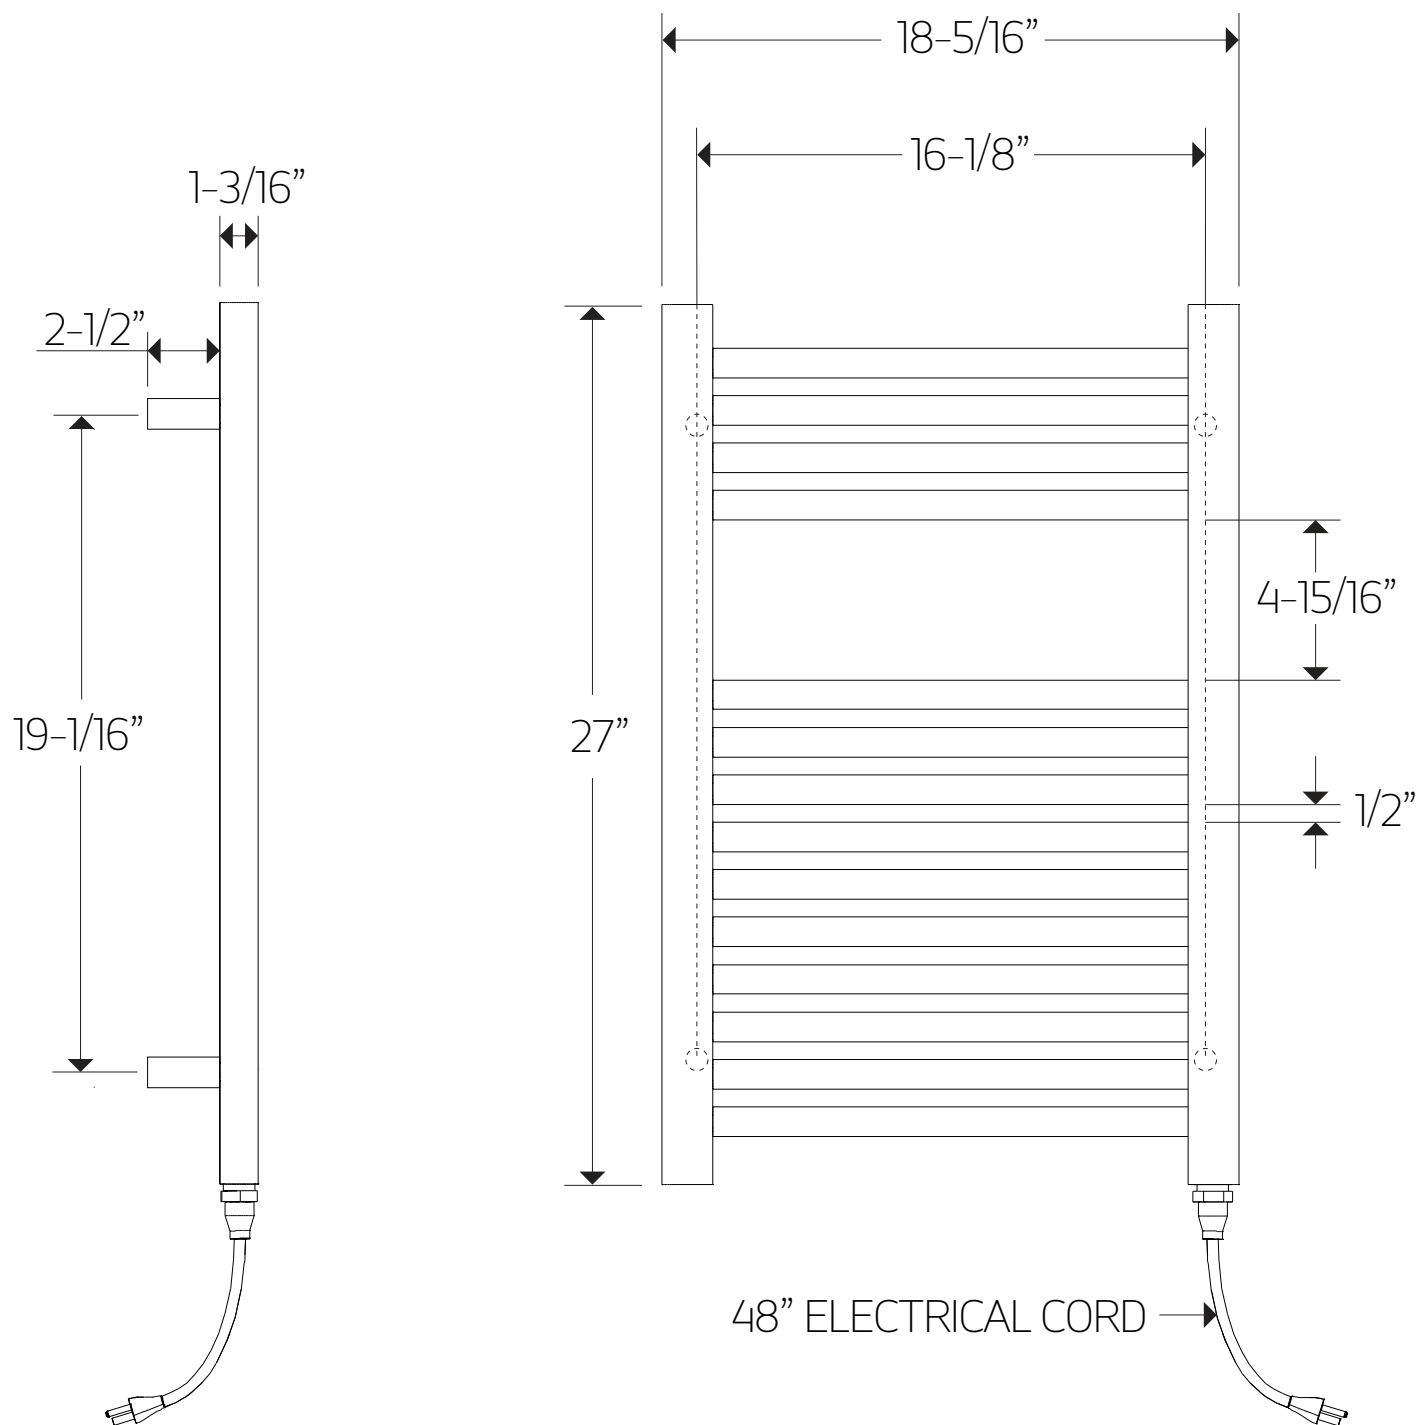

M06845P

TECHNICAL DATA SHEET

denby towel warmer,
plug-in

artos[®]

M06845P

denby towel warmer,
plug-in

OPERATING SPECIFICATIONS

FEATURES

Towel warming, drying and auxiliary heating.

ELEMENT

200W, 110V

CODES

UL Approved
CSA-US Approved

REQUIREMENTS

The towel warmer must be installed so that the element is at the bottom.