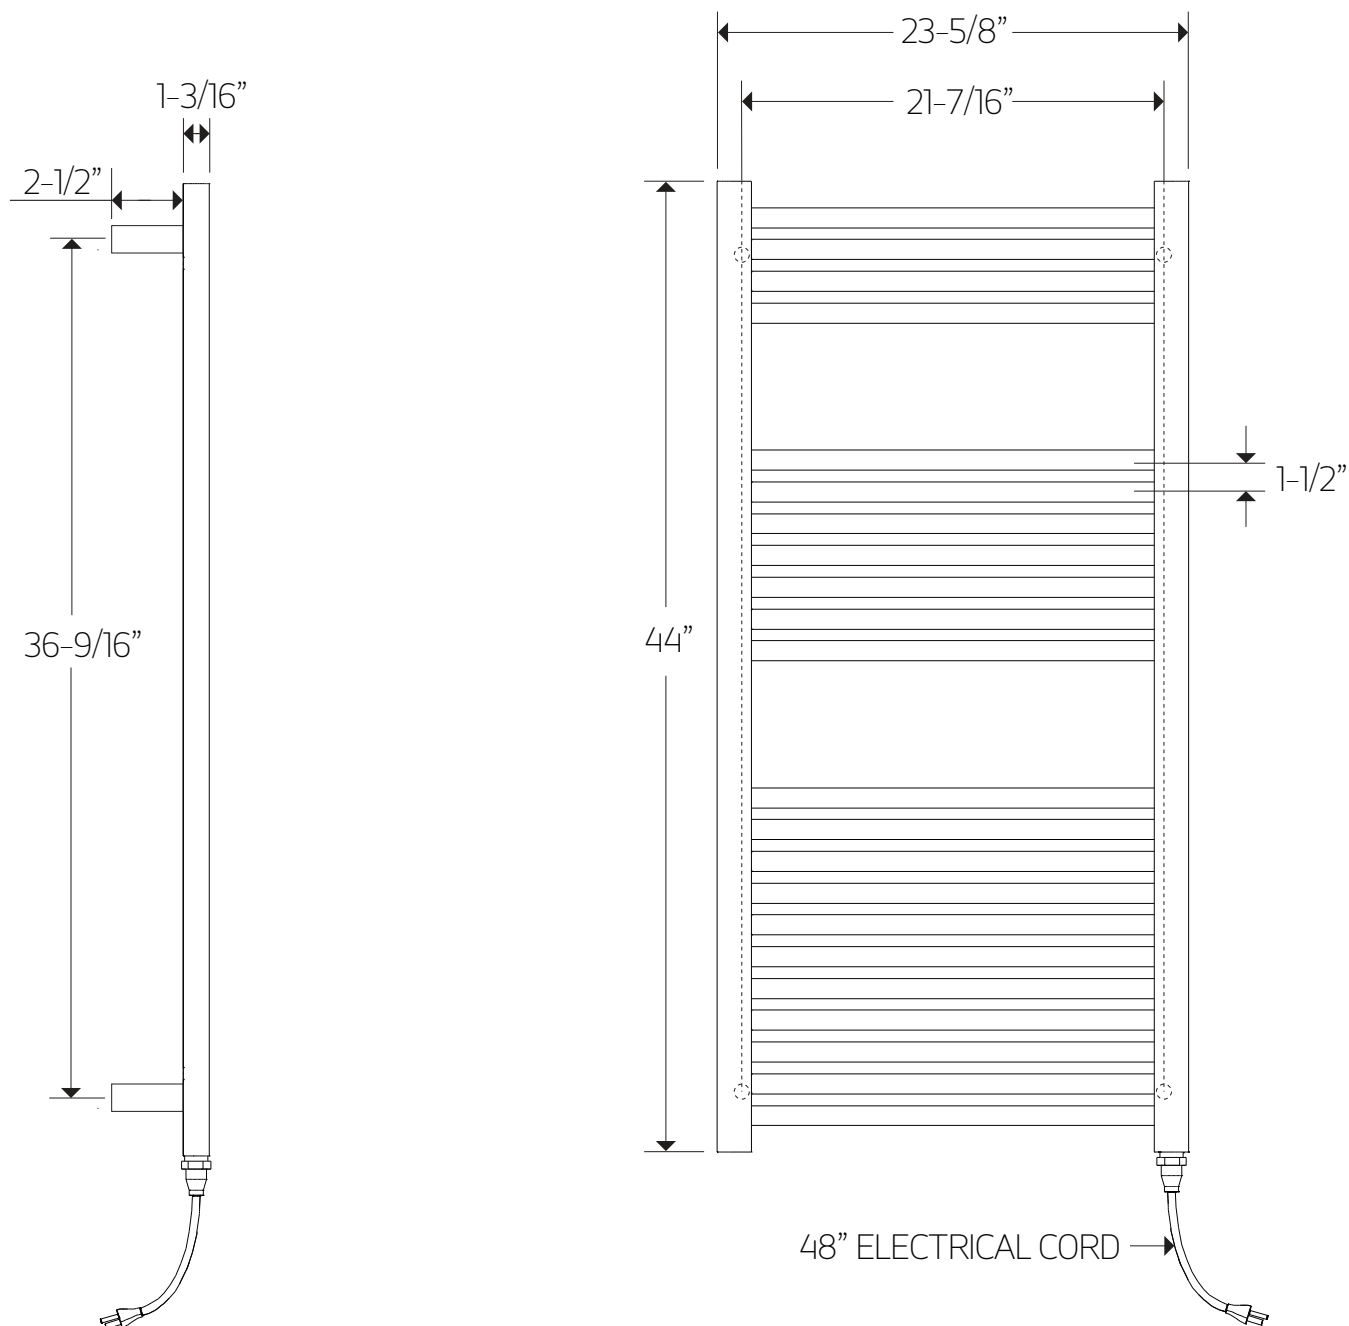

M11160P

TECHNICAL DATA SHEET

denby towel warmer,
plug-in

artos[®]

M11160P

OPERATING SPECIFICATIONS

denby towel warmer,
plug-in

FEATURES

Towel warming, drying and auxiliary heating.

ELEMENT

400W, 110V

CODES

UL Approved
CSA-US Approved

REQUIREMENTS

The towel warmer must be installed so that the Element is at the bottom.