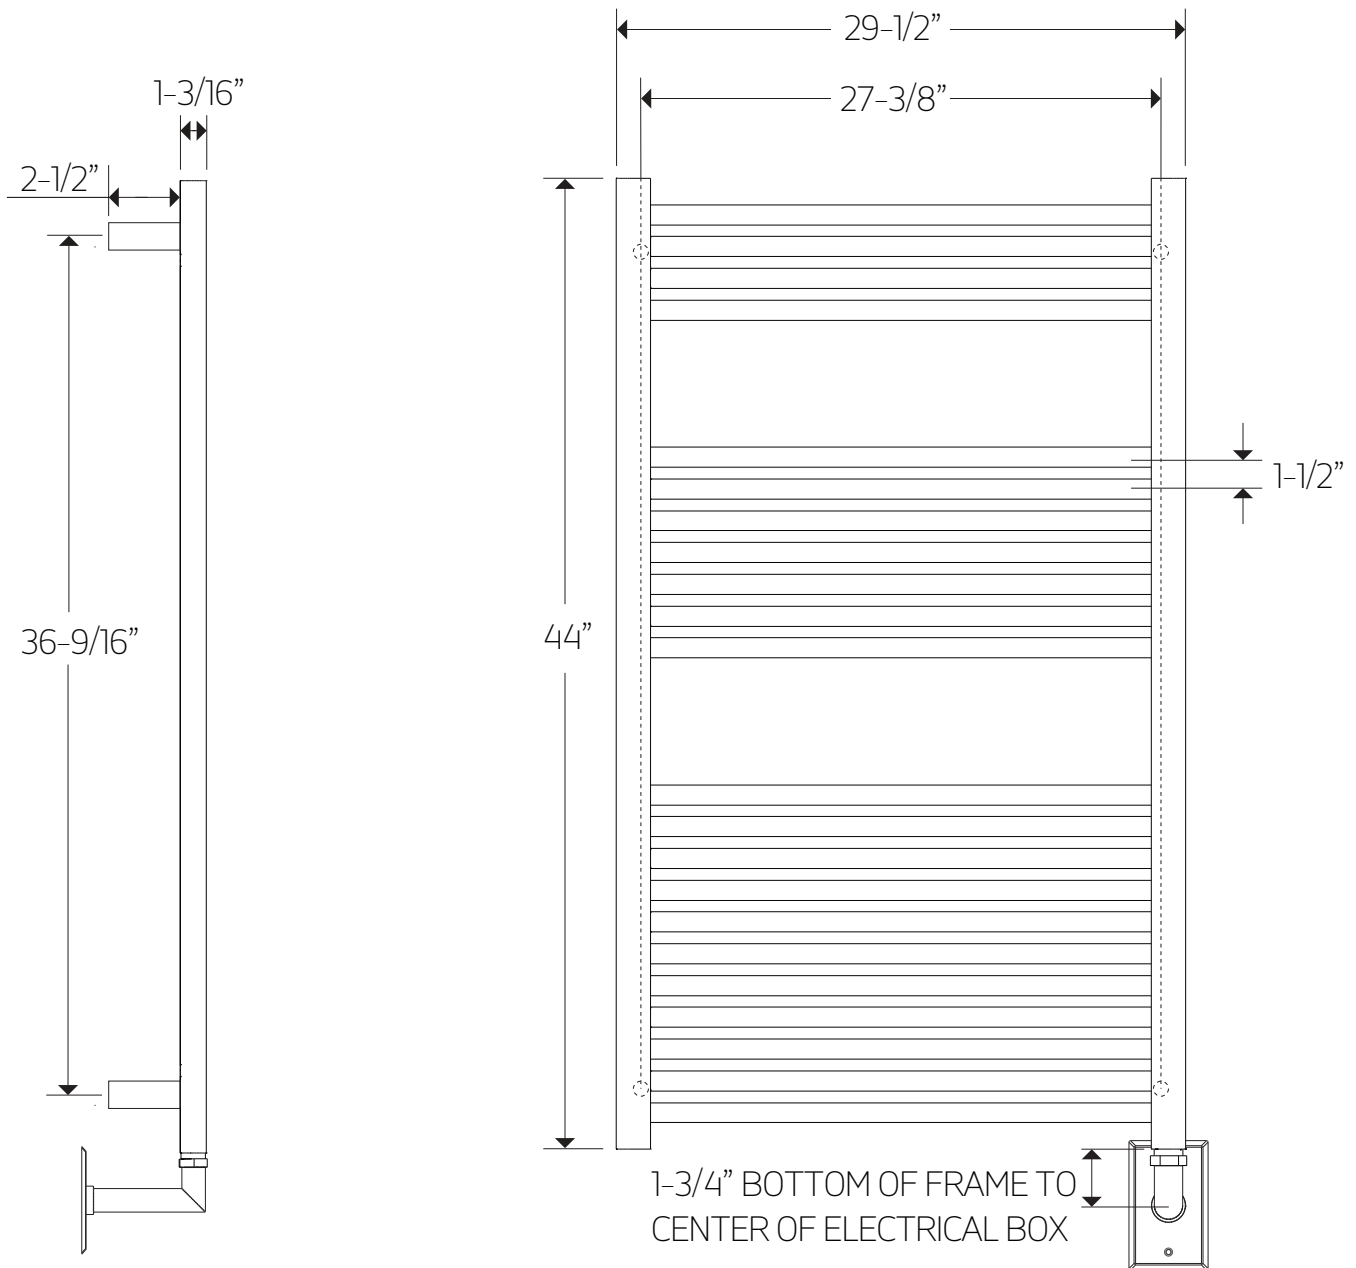

M11175W

**TECHNICAL DATA SHEET**

denby towel warmer,  
hardwired