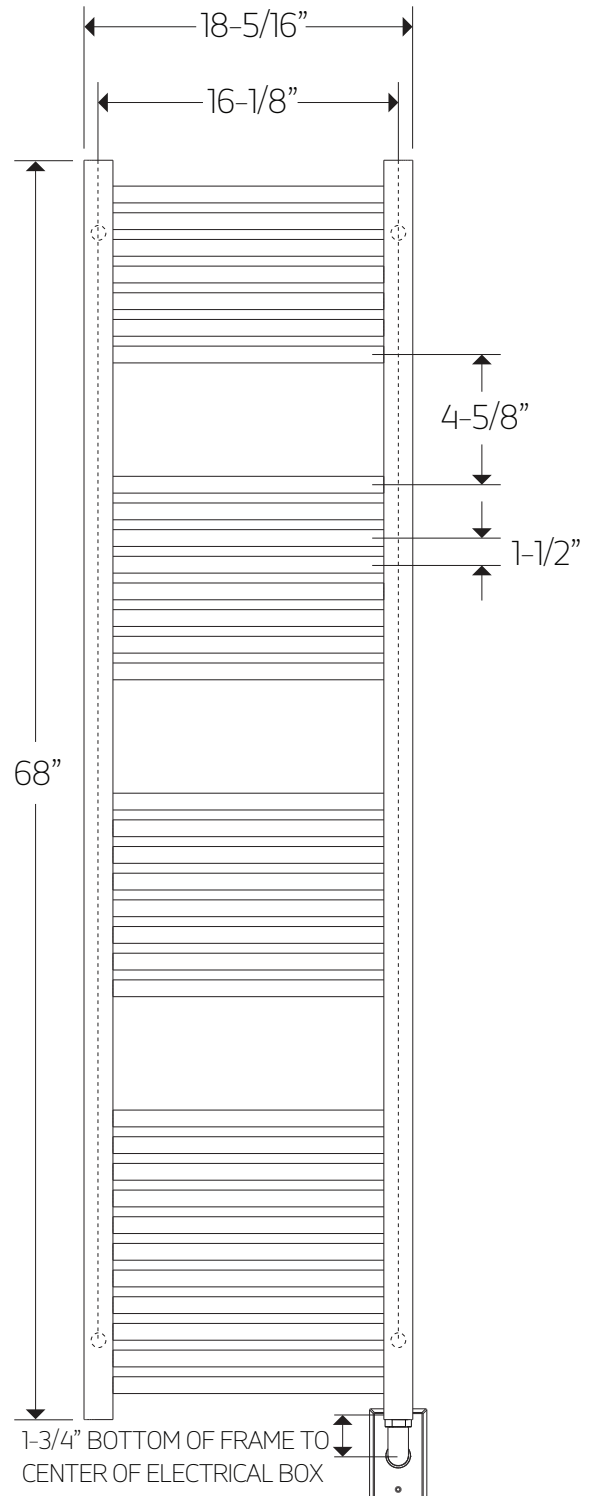

M17245W

TECHNICAL DATA SHEET

denby towel warmer,
hardwire

artos[®]

M17245W

denby towel warmer,
hardwire

OPERATING SPECIFICATIONS

FEATURES

Towel warming, drying and auxiliary heating.

ELEMENT

400W, 110V

CODES

UL Approved
CSA-US Approved

REQUIREMENTS

The towel warmer must be installed so that the Element is at the bottom.