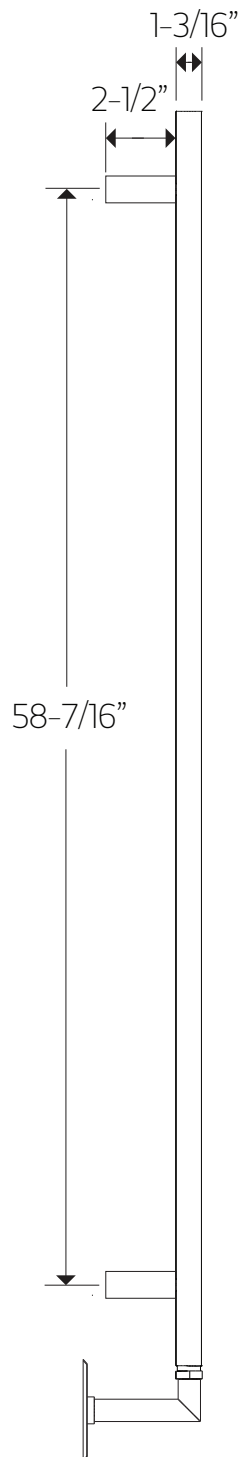

M17245W

TECHNICAL DATA SHEET

denby towel warmer,
hardwire

artos[®]

M17245W

denby towel warmer,
hardwire

OPERATING SPECIFICATIONS

FEATURES

Towel warming, drying and auxiliary heating.

ELEMENT

400W, 110V

CODES

UL Approved
CSA-US Approved

REQUIREMENTS

The towel warmer must be installed so that the Element is at the bottom.