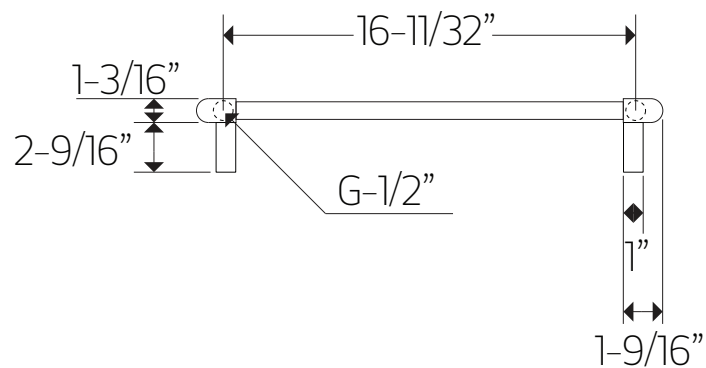

MR06545P

TECHNICAL DATA SHEET

denby towel warmer,
plug-in

artos[®]

MR06545P

denby towel warmer,
plug-in

OPERATING SPECIFICATIONS

FEATURES

Towel warming, drying and auxiliary heating.

ELEMENT

200W, 110V

CODES

UL Approved
CSA-US Approved

REQUIREMENTS

The towel warmer must be installed so that the Element is at the bottom.