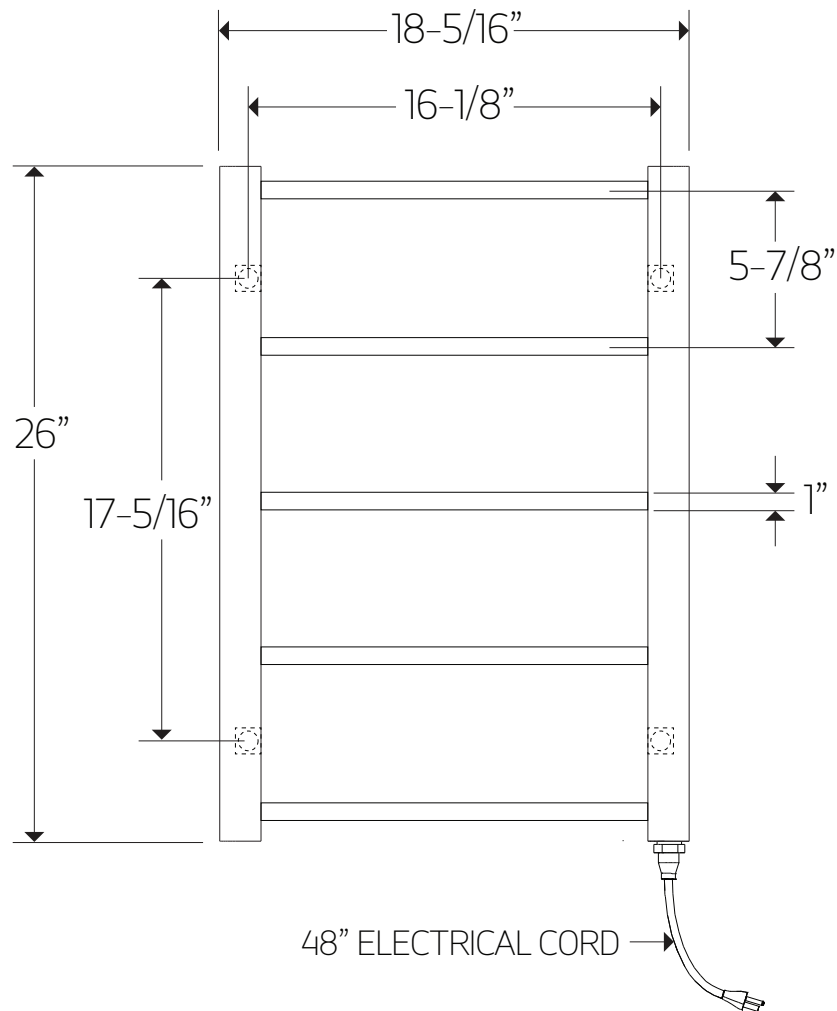

MR06545P

TECHNICAL DATA SHEET

denby towel warmer,
plug-in

artos[®]

MR06545P

denby towel warmer,
plug-in

OPERATING SPECIFICATIONS

FEATURES

Towel warming, drying and auxiliary heating.

ELEMENT

200W, 110V

CODES

UL Approved
CSA-US Approved

REQUIREMENTS

The towel warmer must be installed so that the Element is at the bottom.