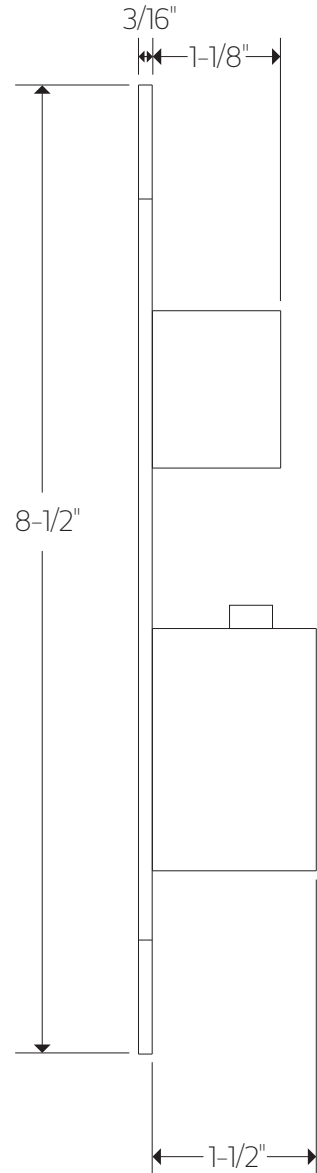

artos[®]

PS118

premier series shower set

OPERATING SPECIFICATIONS

FEATURES

Solid Brass

3-Outlets

INCLUDES

F703-13

F703-4

F702-3

F903B-55

OPERATING PRESSURE

Minimum: 15 psi

Maximum: 75 psi

Above 90psi it may be necessary to install a pressure reducer

OPERATING TEMPERATURE

Maximum: 176°

FLOW CAPACITY

Hand Shower: 2.0 USGPM

Shower Head::1.8 USGPM

Tub Filler: 6.1 USGPM

F901-8 & F902-14 APPROVAL

artos[®]

PS118

PRODUCT DIMENSIONS

premier series shower set

for trim kit

artos[®]

PS118

premier series shower set

PRODUCT DIMENSIONS