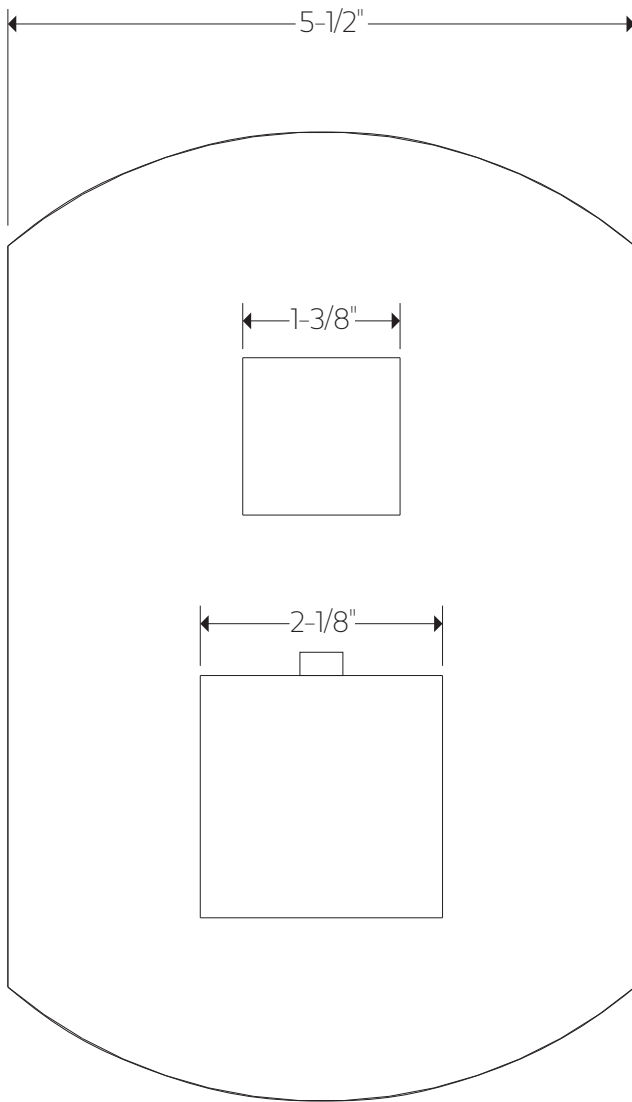

OPERATING TEMPERATURE

Maximum: 176°

FLOW CAPACITY

Hand Shower: 2.0 USGPM

Shower Head::1.8 USGPM

Tub Filler: 6.1 USGPM

F901-8 & F902-14 APPROVAL

artos[®]

PS118

PRODUCT DIMENSIONS

premier series shower set

for trim kit

artos[®]

PS118

premier series shower set

PRODUCT DIMENSIONS