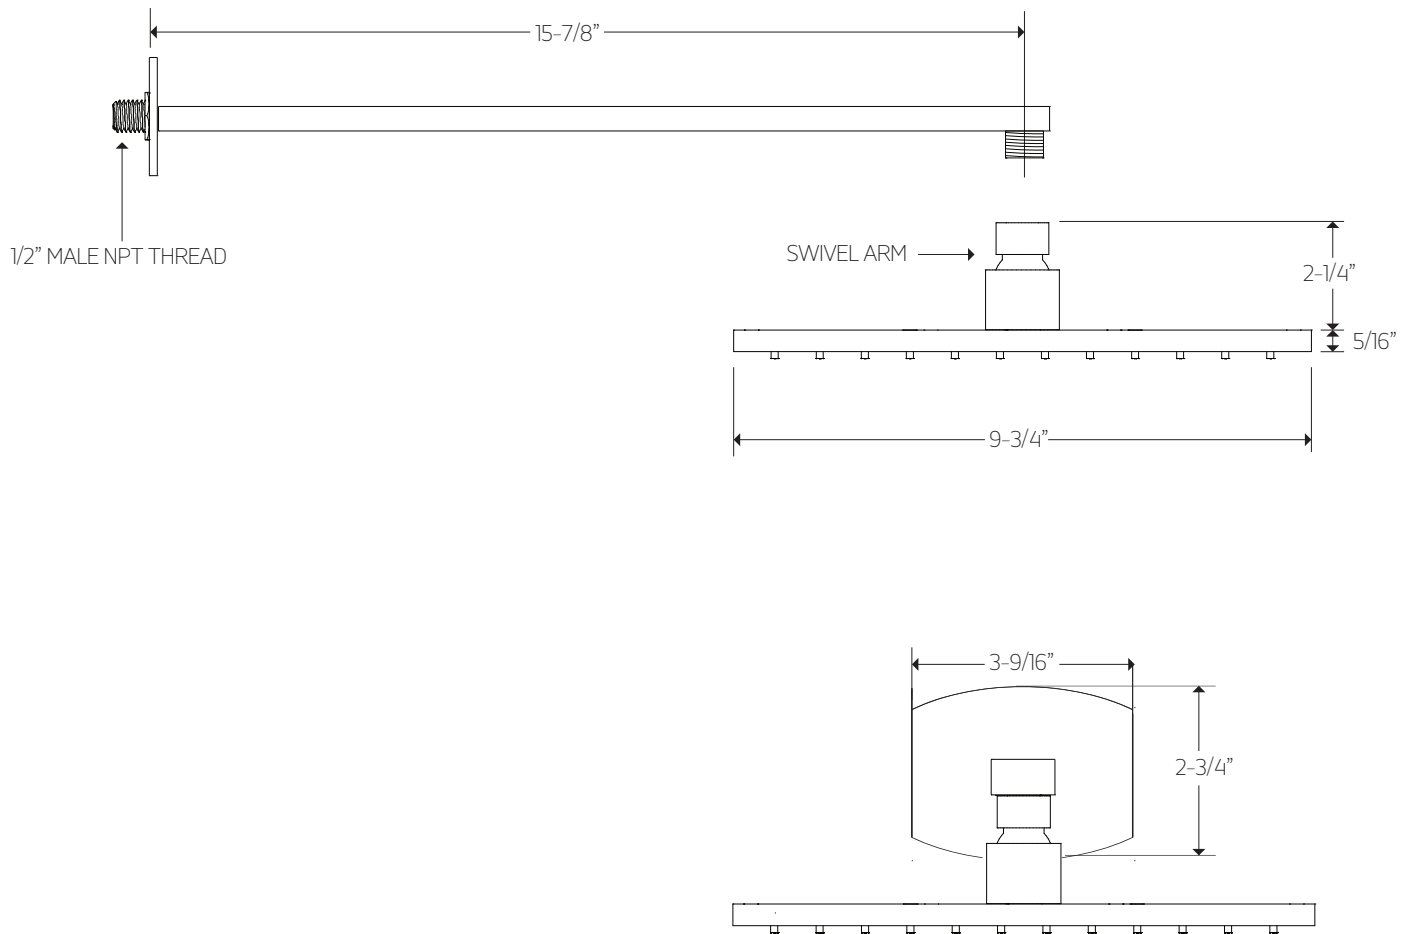

OPERATING TEMPERATURE

Maximum: 176°

FLOW CAPACITY

Hand Shower: 2.0 USGPM

Shower Head::1.8 USGPM

Tub Filler: 6.1 USGPM

F901-8 & F902-14 APPROVAL

artos[®]

PS118

PRODUCT DIMENSIONS

premier series shower set

for trim kit

artos[®]

PS118

premier series shower set

PRODUCT DIMENSIONS