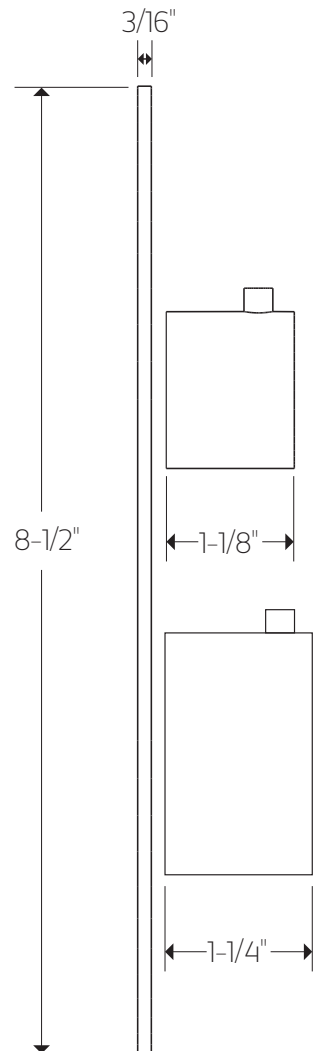

### FLOW CAPACITY

Hand Shower: 1.8 USGPM  
Shower Head: 1.8 USGPM  
Body Jets: 1.8 USGPM

## PRODUCT DIMENSIONS

for trim kit

## PRODUCT DIMENSIONS

for shower head

## PRODUCT DIMENSIONS

premier series shower set

for hand shower