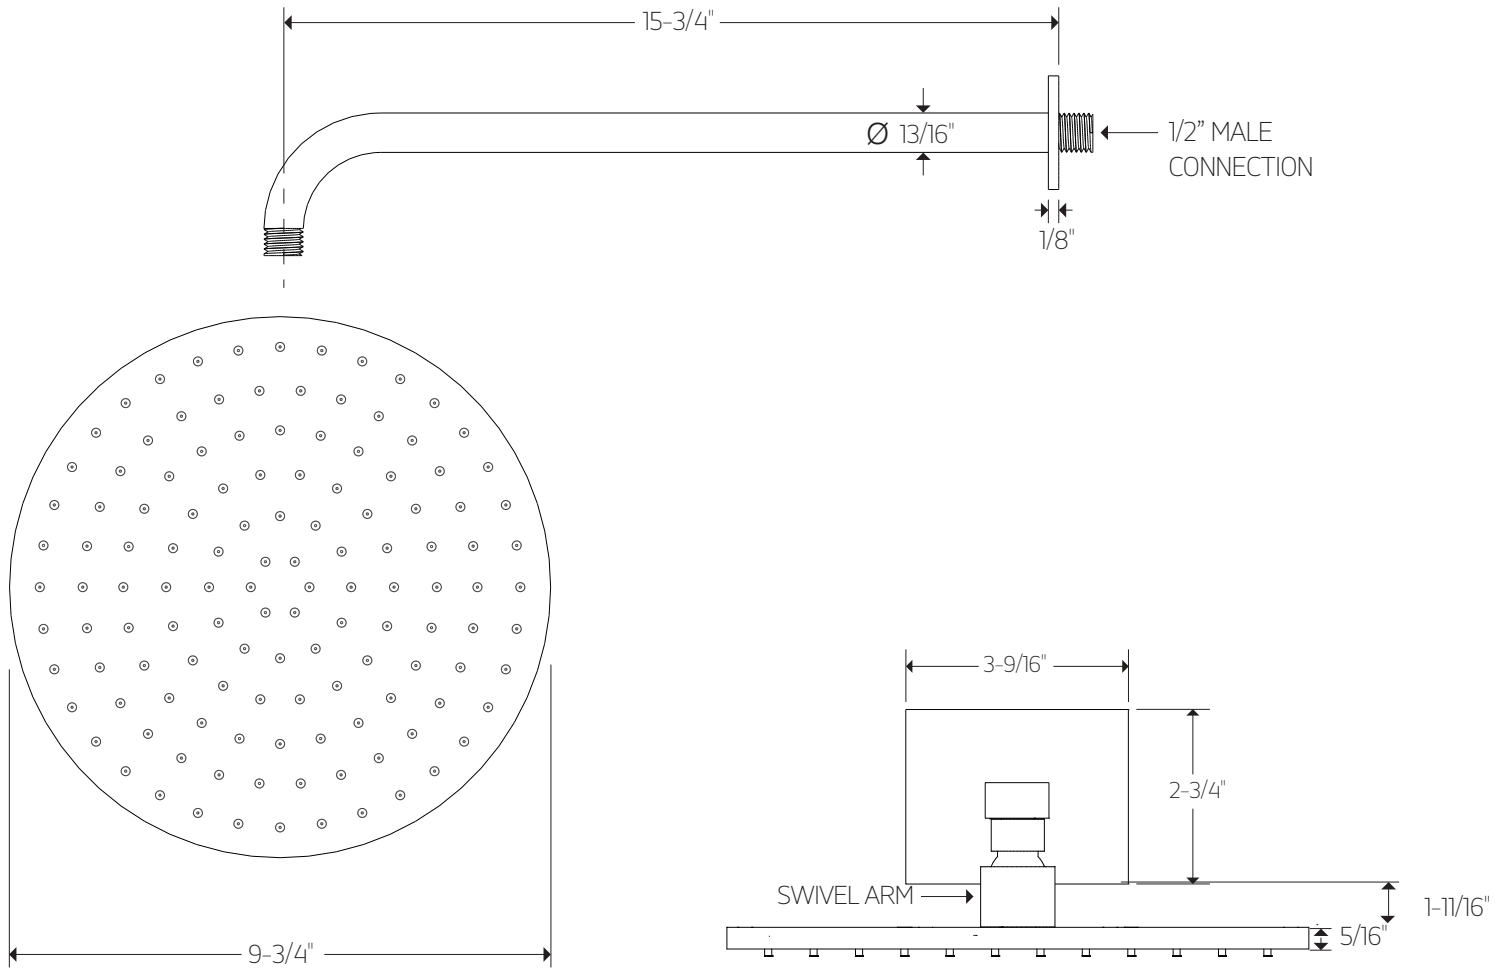

## PRODUCT DIMENSIONS

for trim kit

## PRODUCT DIMENSIONS

for shower head