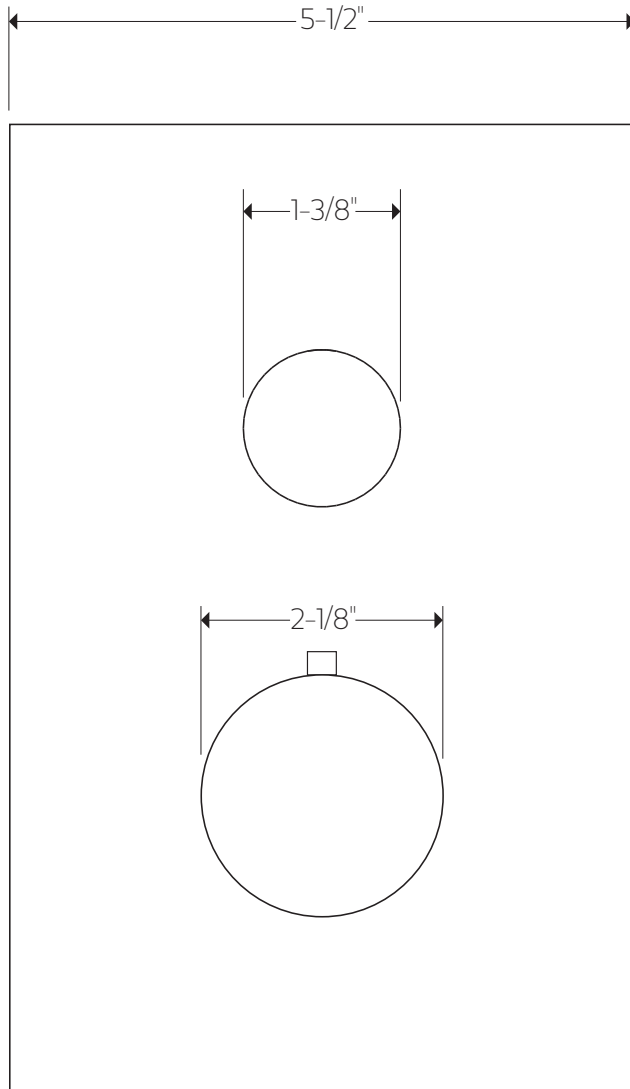

## PRODUCT DIMENSIONS

for trim kit

## PRODUCT DIMENSIONS

for shower head