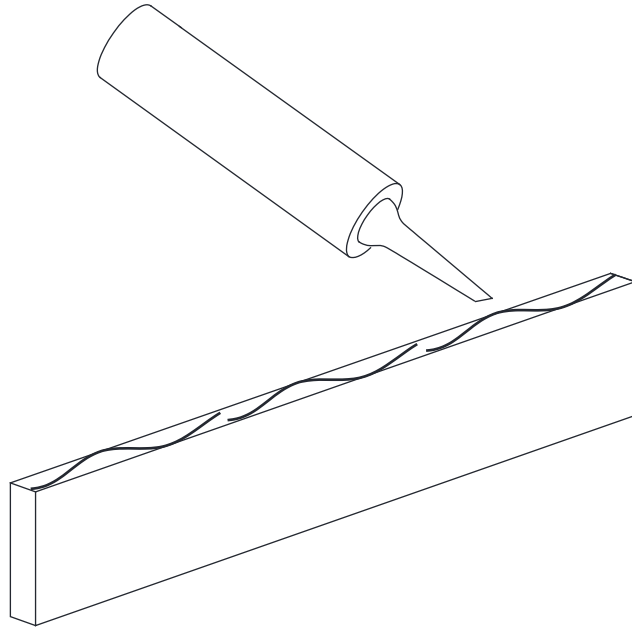

### SUGGESTED TOOLS AND MATERIALS

Sealant

Tape Measure

### SIDESPLASH INSTALLATION

1

Apply silicone sealant evenly on the bottom and back side of the sidesplash.

2

Place the bottom of the side splash with sealant onto the countertop and check alignment of sidesplash and backsplash.