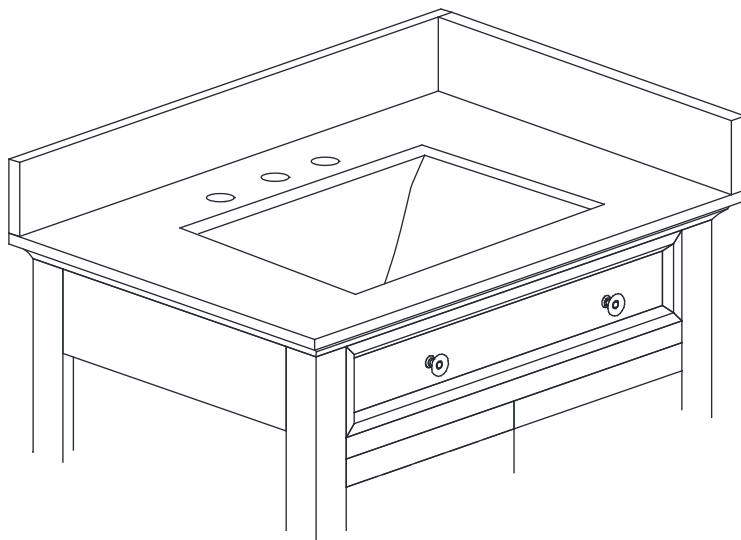

### SUGGESTED TOOLS AND MATERIALS

Sealant

Tape Measure

### SIDESPLASH INSTALLATION

1

Apply silicone sealant evenly on the bottom and back side of the sidesplash.

2

Place the bottom of the side splash with sealant onto the countertop and check alignment of sidesplash and backsplash.