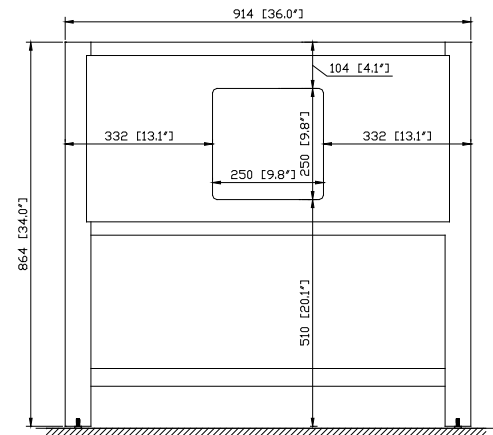

Avanity

BROOKS-V36-CG
BROOKS-V36-WT

Features

- Solid poplar frame and birch veneer plywood
- 2 soft-close drawer
- Brushed nickel finished hardware
- Adjustable height levelers
- Under counter application

Colors / Finishes

- Chilled Gray
- White

Nominal Dimension

- 36W x 21.5D x 34H (inches)

Related Items

Mirror	14000-M24-CG	14000-MC24-CG	14000-M28-CG
	14000-M24-WT	14000-MC24-WT	14000-M28-WT
Vanity Top	SUT37BK-R	SUT37GB-R	SUT37CW-R
	SUT37BK	SUT37GB	SUT37CW
Sink	CUM20WT-R	CUM18WT	CUM18LN

Product Diagrams

Back

Side

Top

For customer support please call 866 522 5578 weekdays 9:00 to 6:00 PST