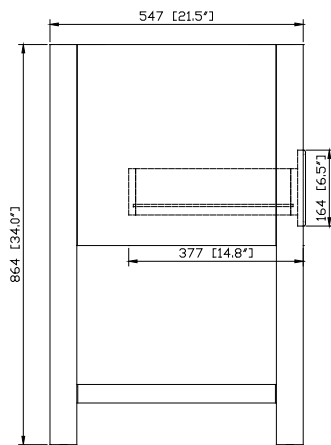

Avanity

BROOKS-V36-CG
BROOKS-V36-WT

Features

- Solid poplar frame and birch veneer plywood
- 2 soft-close drawer
- Brushed nickel finished hardware
- Adjustable height levelers
- Under counter application

Colors / Finishes

- Chilled Gray
- White

Nominal Dimension

- 36W x 21.5D x 34H (inches)

Related Items

Mirror	14000-M24-CG	14000-MC24-CG	14000-M28-CG
	14000-M24-WT	14000-MC24-WT	14000-M28-WT
Vanity Top	SUT37BK-R	SUT37GB-R	SUT37CW-R
	SUT37BK	SUT37GB	SUT37CW
Sink	CUM20WT-R	CUM18WT	CUM18LN

Product Diagrams

Side

Top

For customer support please call 866 522 5578 weekdays 9:00 to 6:00 PST