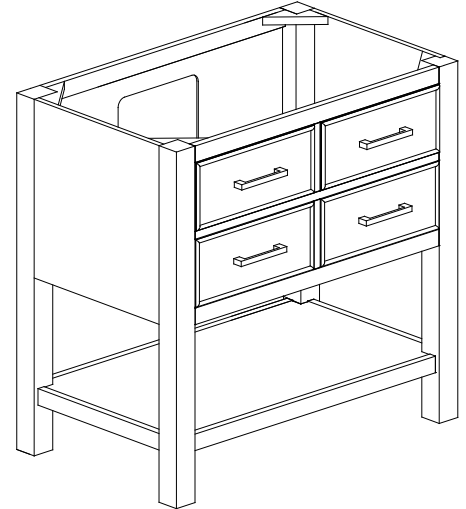

## Features

- Solid poplar frame and birch veneer plywood
- 2 soft-close drawer
- Brushed nickel finished hardware
- Adjustable height levelers
- Under counter application

## Nominal Dimension

- 36W x 21.5D x 34H (inches)