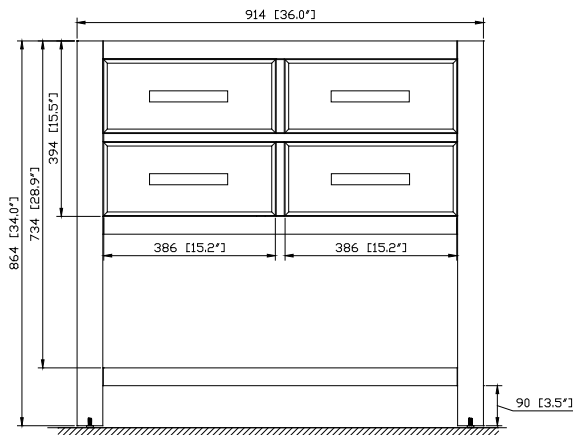

Product Diagrams

Front