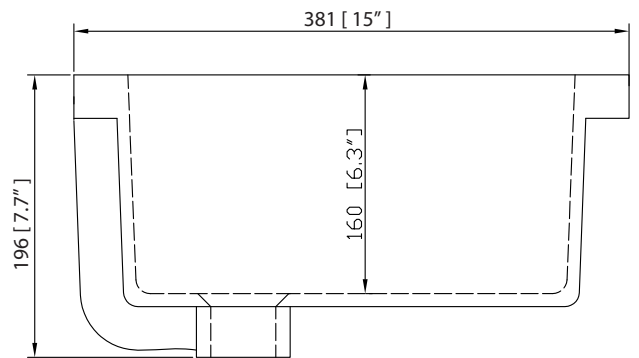

Nominal Dimension

- 20W x 15D x 7.7H inches
- 510 x 381 x 196mm

Product Diagrams

Top

Front

Side