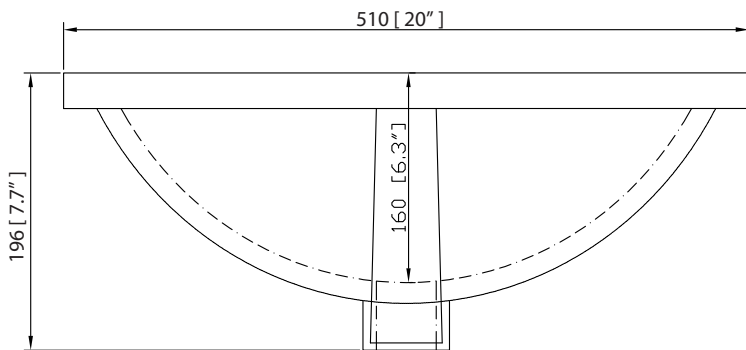

Nominal Dimension

- 20W x 15D x 7.7H inches
- 510 x 381 x 196mm

Product Diagrams

Top

Front

Side