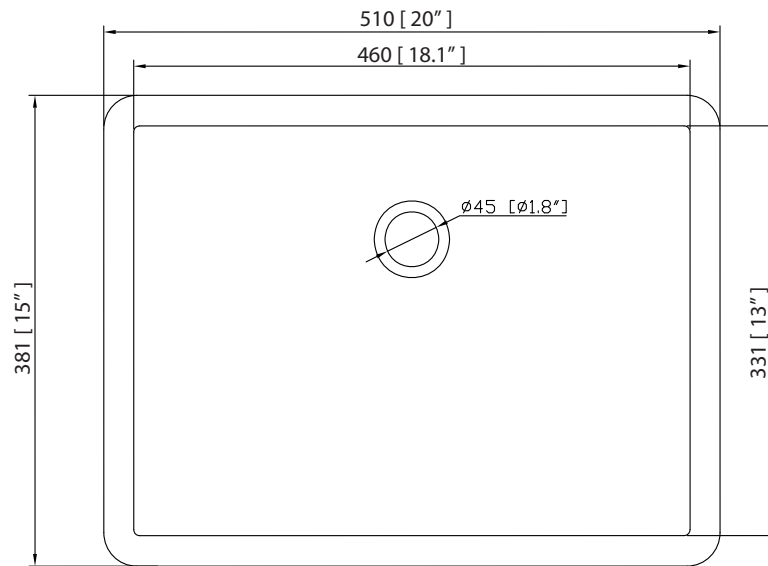

Avanity

CUM20WT-R

Features

- Vitreous China
- Undermount application

Components

Drain	VC-DRAIN-CP	VC-DRAIN-BN
-------	-------------	-------------

Colors / Finishes

- White

Nominal Dimension

- 20W x 15D x 7.7H inches
- 510 x 381 x 196mm

Product Diagrams

Top

Front

Side