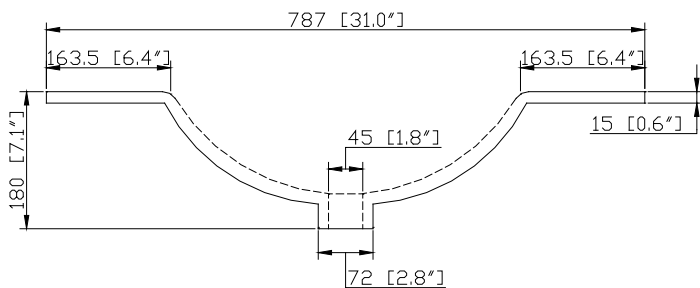

Avanity

CUT31WT

Features

- Vitreous China
- Integrated rectangular bowl
- 8" widespread faucet holes
- 1.8 in. drain opening
- Overflow outlet

Nominal Dimension

- 31W x 22D x 7.1H inches
- 787 x 560 x 180 mm

Colors / Finishes

White

Components

Drain	VC-DRAIN-CP	VC-DRAIN-BN
Vanity	LOFT-V30-DW	MILANO-V30-BK
	WESTWOOD-V30-EB	WESTWOOD-V30-WW

Product Diagrams

Top

Front

Side