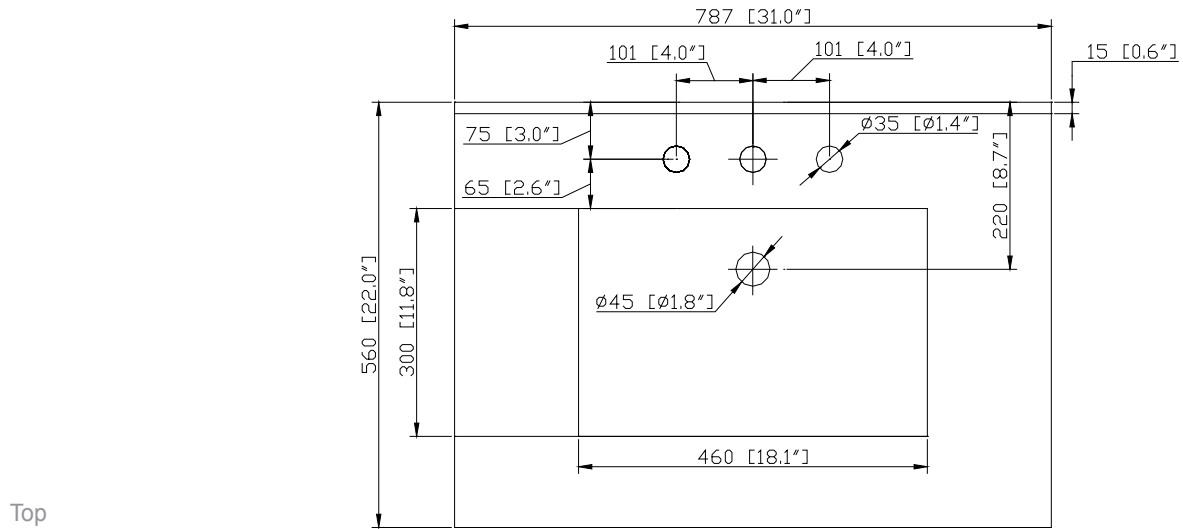

Product Diagrams

Top