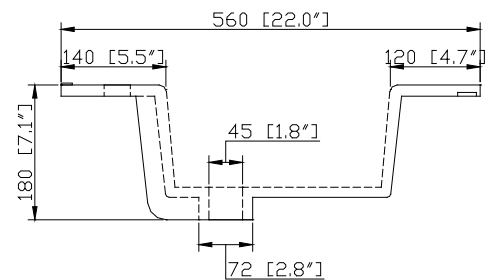

Avanity

CUT31WT

Features

- Vitreous China
- Integrated rectangular bowl
- 8" widespread faucet holes
- 1.8 in. drain opening
- Overflow outlet

Nominal Dimension

- 31W x 22D x 7.1H inches
- 787 x 560 x 180 mm

Colors / Finishes

White

Components

Drain	VC-DRAIN-CP	VC-DRAIN-BN
Vanity	LOFT-V30-DW	MILANO-V30-BK
	WESTWOOD-V30-EB	WESTWOOD-V30-WW

Product Diagrams

Top

Front

Side