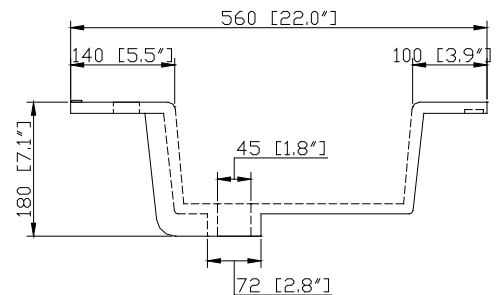

Avanity

CUT49WT

Features

- Vitreous China
- Integrated rectangular bowl
- 8" widespread faucet holes
- 1.8 in. drain opening
- Overflow outlet

Nominal Dimension

- 49W x 22D x 7.1H inches
- 1245 x 560 x 180 mm

Top

Front

Side