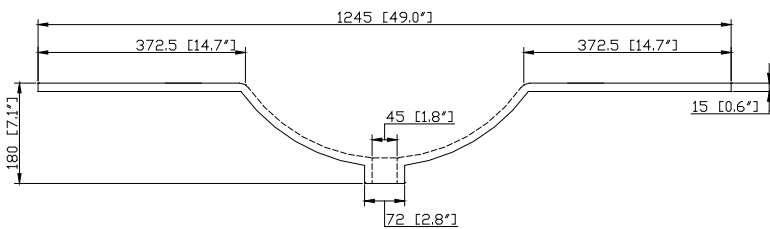

Avanity

CUT49WT

Features

- Vitreous China
- Integrated rectangular bowl
- 8" widespread faucet holes
- 1.8 in. drain opening
- Overflow outlet

Nominal Dimension

- 49W x 22D x 7.1H inches
- 1245 x 560 x 180 mm

Top

Front

Side