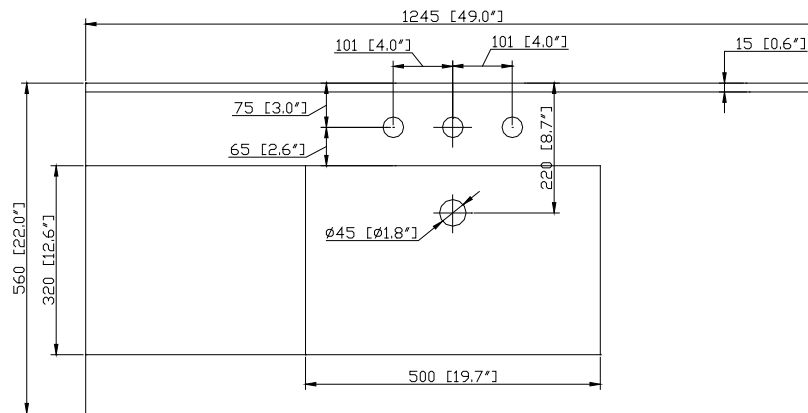

Avanity

CUT49WT

Features

- Vitreous China
- Integrated rectangular bowl
- 8" widespread faucet holes
- 1.8 in. drain opening
- Overflow outlet

Nominal Dimension

- 49W x 22D x 7.1H inches
- 1245 x 560 x 180 mm

Top

Front

Side