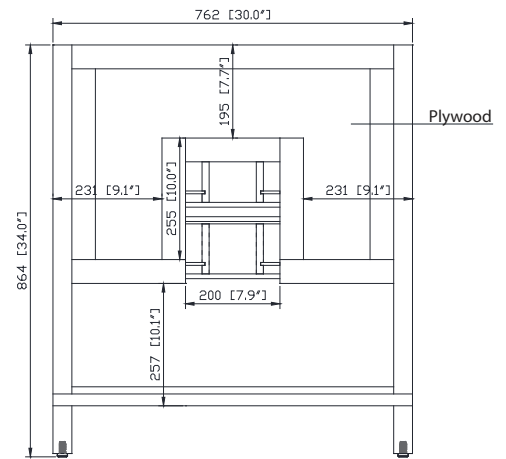

Colors / Couleurs

- Natural Teak finish / Finition Teck Naturel

Nominal Dimension / Dimension Nominale

- 30W x 21D x 34H inches | 762 x 533 x 864 mm

Product Diagrams / Diagrammes Produit

Front / Devant

Back / Derrière

Side / Côté

Top / Haut

SUT31BK-R / SUT31CW -R / SUT31GB-R

Features

- Top cutout for single undermount sink
- Top pre-drilled for 8" widespread faucet
- 4" backsplash included

Colors / Finishes

- BK - Natural Black Granite
- CW - Natural Carrera White marble
- GB - Natural Galala Beige marble

Nominal Dimension

- 31W x 22D x 1H inches
- 787 x 560 x 25 mm

Related Items

Sink	CUM20WT-R		
Vanity	ALLIE-V30	BRENTWOOD-V31	BROOKS-V30
	COLTON-V30	DELANO-V30	EMMA-V30
	KELLY-V30	MODERO-V30	THOMPSON-V30

Product Diagrams

- White

Nominal Dimension

- 20W x 15D x 7.7H inches
- 510 x 381 x 196mm

Product Diagrams