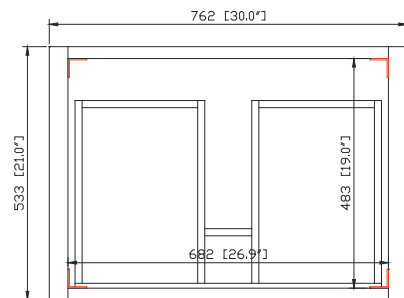

Colors / Couleurs

- Natural Teak finish / Finition Teck Naturel

Nominal Dimension / Dimension Nominale

- 30W x 21D x 34H inches | 762 x 533 x 864 mm

Product Diagrams / Diagrammes Produit

Front / Devant

Back / Derrière

Side / Côté

Top / Haut

SUT31BK-R / SUT31CW -R / SUT31GB-R

Features

- Top cutout for single undermount sink
- Top pre-drilled for 8" widespread faucet
- 4" backsplash included

Colors / Finishes

- BK - Natural Black Granite
- CW - Natural Carrera White marble
- GB - Natural Galala Beige marble

Nominal Dimension

- 31W x 22D x 1H inches
- 787 x 560 x 25 mm

Related Items

Sink	CUM20WT-R		
Vanity	ALLIE-V30	BRENTWOOD-V31	BROOKS-V30
	COLTON-V30	DELANO-V30	EMMA-V30
	KELLY-V30	MODERO-V30	THOMPSON-V30

Product Diagrams

- White

Nominal Dimension

- 20W x 15D x 7.7H inches
- 510 x 381 x 196mm

Product Diagrams