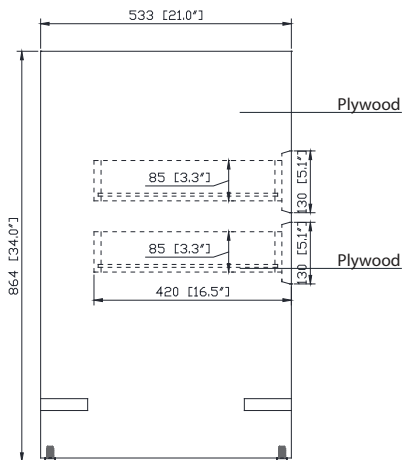

Colors / Couleurs

- Natural Teak finish / Finition Teck Naturel

Nominal Dimension / Dimension Nominale

- 30W x 21D x 34H inches | 762 x 533 x 864 mm

Product Diagrams / Diagrammes Produit

Front / Devant

Back / Derrière

Side / Côté

Top / Haut

SUT31BK-R / SUT31CW -R / SUT31GB-R

Features

- Top cutout for single undermount sink
- Top pre-drilled for 8" widespread faucet
- 4" backsplash included

Colors / Finishes

- BK - Natural Black Granite
- CW - Natural Carrera White marble
- GB - Natural Galala Beige marble

Nominal Dimension

- 31W x 22D x 1H inches
- 787 x 560 x 25 mm

Related Items

Sink	CUM20WT-R		
Vanity	ALLIE-V30	BRENTWOOD-V31	BROOKS-V30
	COLTON-V30	DELANO-V30	EMMA-V30
	KELLY-V30	MODERO-V30	THOMPSON-V30

Product Diagrams

- White

Nominal Dimension

- 20W x 15D x 7.7H inches
- 510 x 381 x 196mm

Product Diagrams