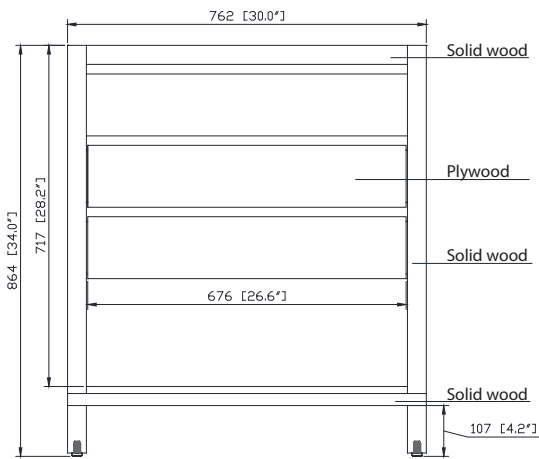

Colors / Couleurs

- Natural Teak finish / Finition Teck Naturel

Nominal Dimension / Dimension Nominale

- 30W x 21D x 34H inches | 762 x 533 x 864 mm

Product Diagrams / Diagrammes Produit

Front / Devant

Back / Derrière

Side / Côté

Top / Haut

SUT31BK-R / SUT31CW -R / SUT31GB-R

Features

- Top cutout for single undermount sink
- Top pre-drilled for 8" widespread faucet
- 4" backsplash included

Colors / Finishes

- BK - Natural Black Granite
- CW - Natural Carrera White marble
- GB - Natural Galala Beige marble

Nominal Dimension

- 31W x 22D x 1H inches
- 787 x 560 x 25 mm

Related Items

Sink	CUM20WT-R		
Vanity	ALLIE-V30	BRENTWOOD-V31	BROOKS-V30
	COLTON-V30	DELANO-V30	EMMA-V30
	KELLY-V30	MODERO-V30	THOMPSON-V30

Product Diagrams

- White

Nominal Dimension

- 20W x 15D x 7.7H inches
- 510 x 381 x 196mm

Product Diagrams