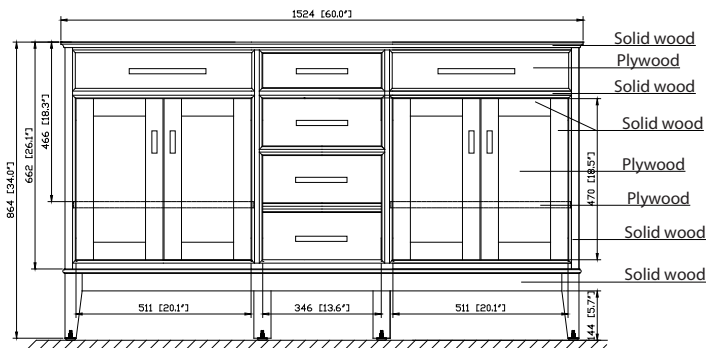

Product Diagrams

Front