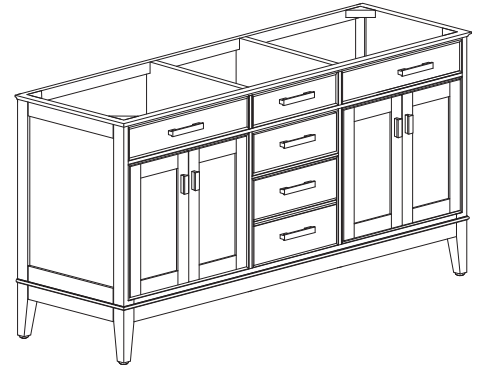

### Features

- Solid poplar frame and birch veneer plywood
- 4 soft-close doors
- 3 soft-close drawers
- 2 interior shelves
- Brushed nickel finished hardware (LE)
- Old bronze finished hardware (TO & WT)
- Vanity accommodates dual undermount sinks
- Adjustable height levelers

### Nominal Dimension

- 60W x 21D x 34H (inches)