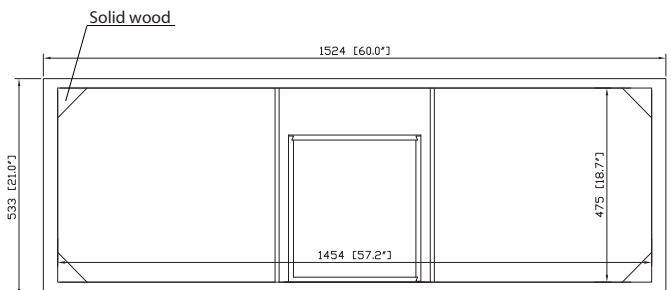

### Nominal Dimension

- 60W x 21D x 34H (inches)

### Product Diagrams

Front

Back

Side

Top