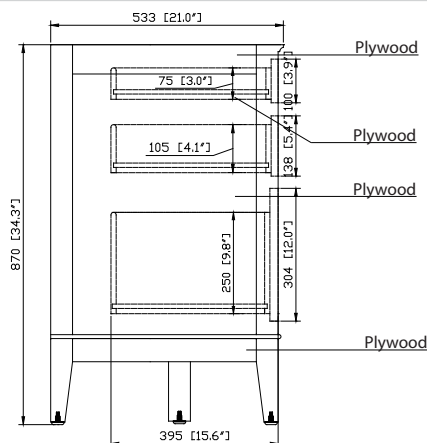

### Nominal Dimension

- 60W x 21D x 34H (inches)

### Related Items

Mirror	MADISON-TO	MADISON-LE	MADISON-WT
Vanity Top	SUT61BK	SUT61CW	SUT61GB
Sink	CUM18WT	CUM18LN	
Linen Tower	MADISON-LT24-TO	MADISON-LT24-LE	MADISON-LT24-WT

### Product Diagrams

Front

Back

Side

Top