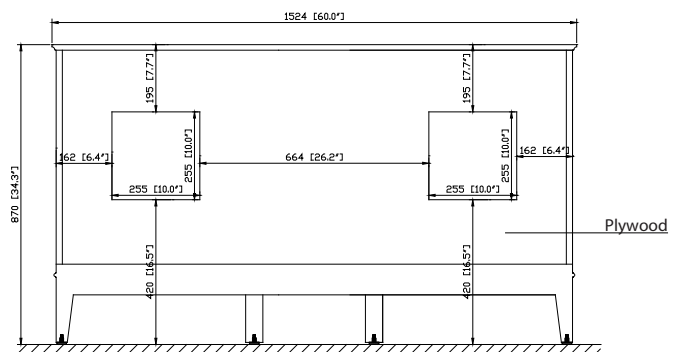

Avanity

MADISON-V60-TO
MADISON-V60-LE
MADISON-V60-WT

Features

- Solid poplar frame and birch veneer plywood
- 4 soft-close doors
- 3 soft-close drawers
- 2 interior shelves
- Brushed nickel finished hardware (LE)
- Old bronze finished hardware (TO & WT)
- Vanity accommodates dual undermount sinks
- Adjustable height levelers

Colors / Finishes

- Tobacco
- Light Espresso
- White

Nominal Dimension

- 60W x 21D x 34H (inches)

Related Items

Mirror	MADISON-TO	MADISON-LE	MADISON-WT
Vanity Top	SUT61BK	SUT61CW	SUT61GB
Sink	CUM18WT	CUM18LN	
Linen Tower	MADISON-LT24-TO	MADISON-LT24-LE	MADISON-LT24-WT

Product Diagrams

Back

Side

Top