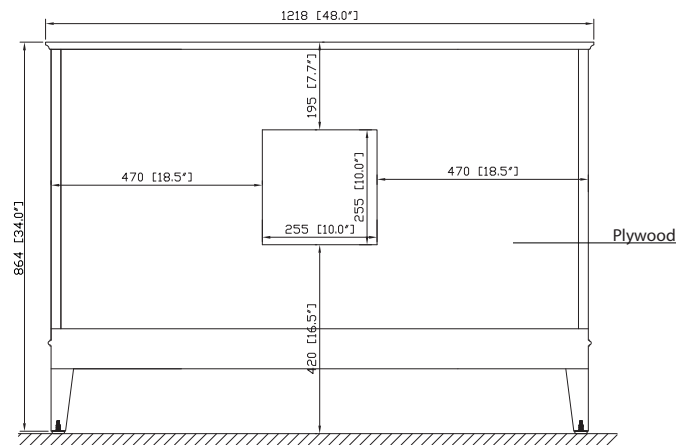

Avanity

MADISON-V48-TO
MADISON-V48-LE
MADISON-V48-WT

Features

- Solid poplar frame and birch veneer plywood
- 4 soft-close doors
- 2 soft-close drawers
- 3 interior shelves
- Brushed nickel finished hardware (LE)
- Old bronze finished hardware (TO & WT)
- Adjustable height levelers

Colors / Finishes

- Tobacco
- Light Espresso
- White

Nominal Dimension

- 48W x 21D x 34H (inches)

Related Items

Mirror	MADISON-TO	MADISON-LE	MADISON-WT
Vanity Top	SUT49BK	SUT49CW	SUT49GB
Sink	CUM18WT	CUM18LN	
Linen Tower	MADISON-LT24-TO	MADISON-LT24-LE	MADISON-LT24-WT

Product Diagrams

Back