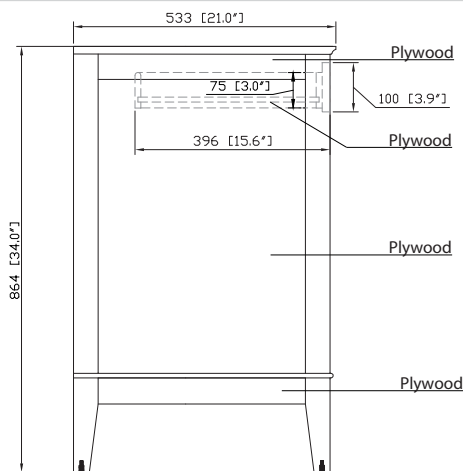

Avanity

MADISON-V48-TO
MADISON-V48-LE
MADISON-V48-WT

Features

- Solid poplar frame and birch veneer plywood
- 4 soft-close doors
- 2 soft-close drawers
- 3 interior shelves
- Brushed nickel finished hardware (LE)
- Old bronze finished hardware (TO & WT)
- Adjustable height levelers

Colors / Finishes

- Tobacco
- Light Espresso
- White

Nominal Dimension

- 48W x 21D x 34H (inches)

Related Items

Mirror	MADISON-TO	MADISON-LE	MADISON-WT
Vanity Top	SUT49BK	SUT49CW	SUT49GB
Sink	CUM18WT	CUM18LN	
Linen Tower	MADISON-LT24-TO	MADISON-LT24-LE	MADISON-LT24-WT

Product Diagrams