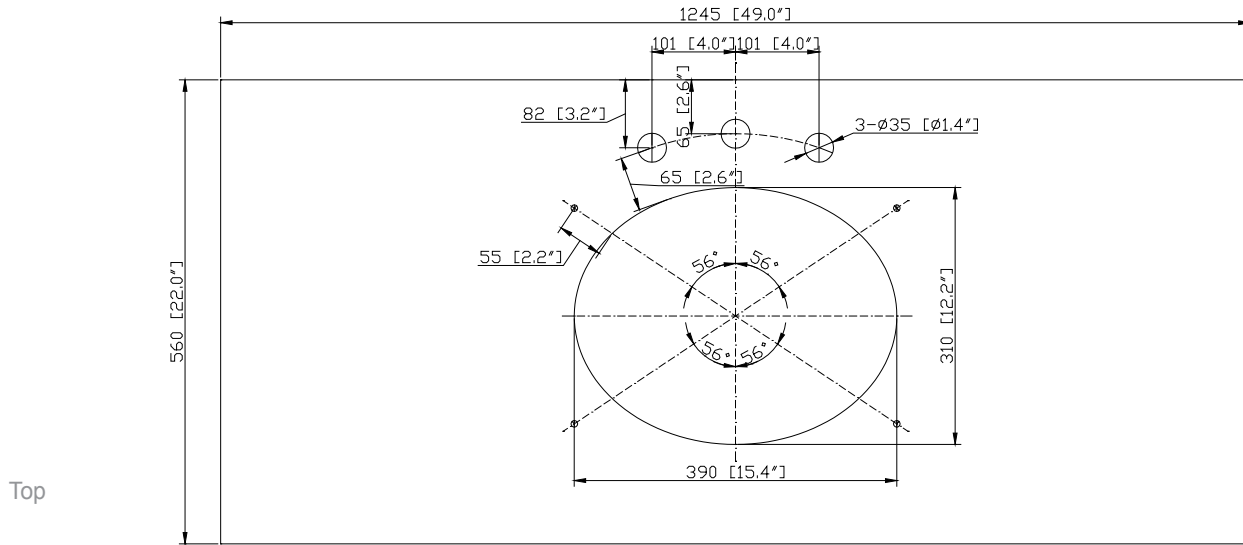

Front

Side

Product Diagrams