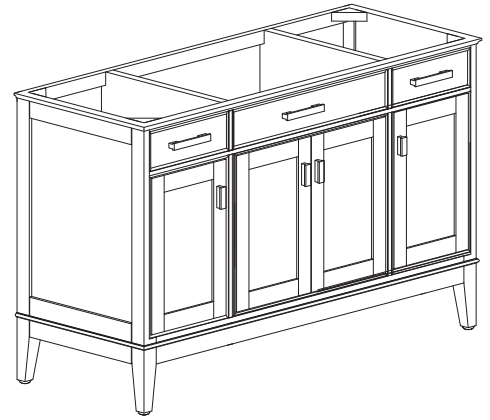

### Features

- Solid poplar frame and birch veneer plywood
- 4 soft-close doors
- 2 soft-close drawers
- 3 interior shelves
- Brushed nickel finished hardware (LE)
- Old bronze finished hardware (TO & WT)
- Adjustable height levelers

### Nominal Dimension

- 48W x 21D x 34H (inches)

### Nominal Dimension

- 49W x 22D x 1H inches
- 1245 x 560 x 25 mm

## Nominal Dimension

- 18.1W x 15D x 7.9H inches
- 458 x 380 x 200 mm