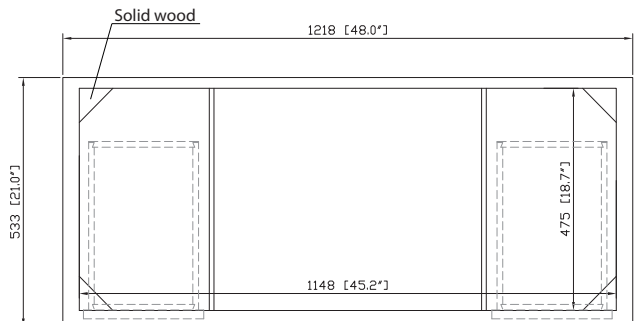

Avanity

MADISON-V48-TO
MADISON-V48-LE
MADISON-V48-WT

Features

- Solid poplar frame and birch veneer plywood
- 4 soft-close doors
- 2 soft-close drawers
- 3 interior shelves
- Brushed nickel finished hardware (LE)
- Old bronze finished hardware (TO & WT)
- Adjustable height levelers

Colors / Finishes

- Tobacco
- Light Espresso
- White

Nominal Dimension

- 48W x 21D x 34H (inches)

Related Items

Mirror	MADISON-TO	MADISON-LE	MADISON-WT
Vanity Top	SUT49BK	SUT49CW	SUT49GB
Sink	CUM18WT	CUM18LN	
Linen Tower	MADISON-LT24-TO	MADISON-LT24-LE	MADISON-LT24-WT

Product Diagrams