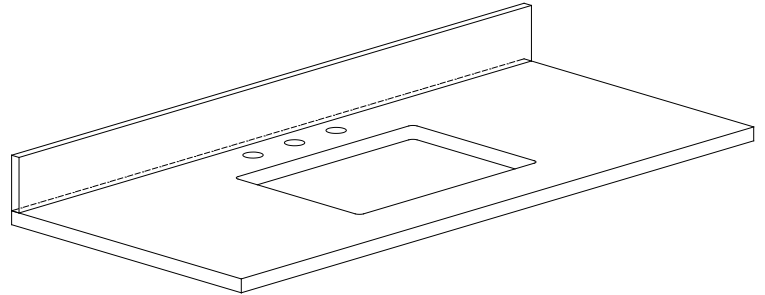

## Nominal Dimension / Dimension Nominale

• 48W x 21.5D x 34H inches | 1218 x 546 x 864 mm

## Features

- Top cutout for single undermount sink
- Top pre-drilled for 8" widespread faucet
- 4" backsplash included

## Nominal Dimension

- 49W x 22D x 1H inches
- 1244 x 560 x 25 mm