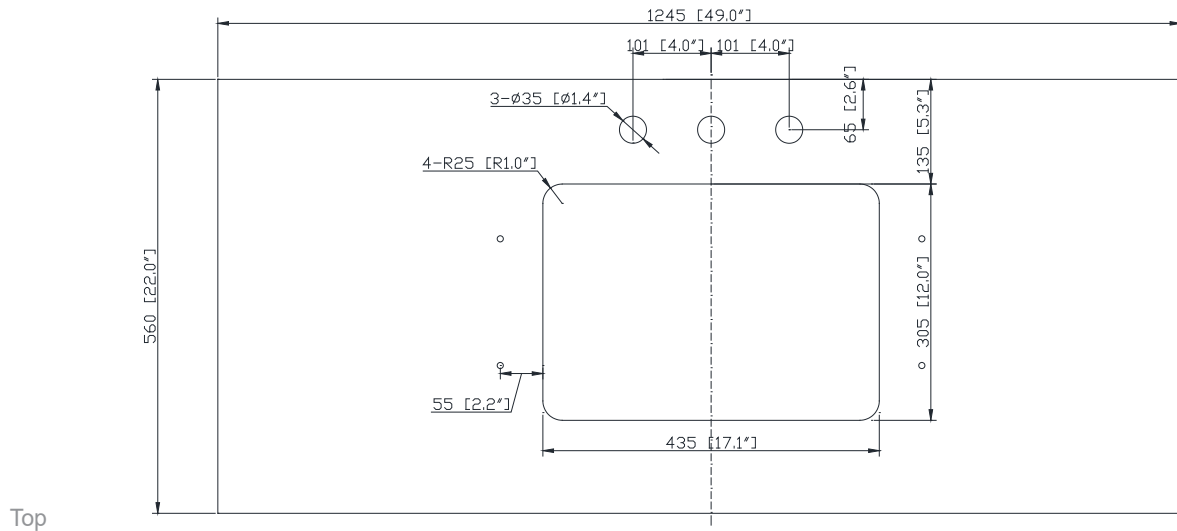

Front / Devant

Product Diagrams