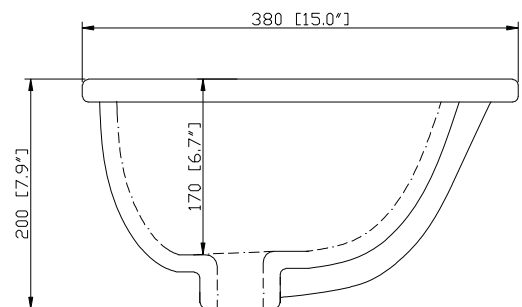

Colors / Finishes

- BK - Natural Black Granite
- CW - Natural Carrera White marble
- GB - Natural Galala Beige marble

Nominal Dimension

- 31W x 22D x 1H inches
- 787 x 560 x 25 mm

Related Items

Sink	CUM18WT	CUM18LN		
Vanity	BROOKS-V30	BRENTWOOD-V31	DELANO-V30	
	KELLY-V30	LOFT-V30	MODERO-V30	MILANO-V30
	MILANO-V30	TROPICA-V30	THOMPSON-V30	WESTWOOD-V30

Product Diagrams

Top

Side

CUM18LN / CUM18WT

Features

- Vitreous China
- Undermount application
- 1.8 in. drain opening
- Overflow outlet

Colors / Finishes

- LN - Linen
- WT - White

Nominal Dimension

- 18.1W x 15D x 7.9H inches
- 458 x 380 x 200 mm

Components

Drain	VC-DRAIN-CP	VC-DRAIN-BN					
Vanity Top	SUT25BK	SUT25CW	SUT25GB	SUT31BK	SUT31CW	SUT31GB	SUT37BK
	SUT37GB	SUT37CW	SUT49CW	SUT49GB	SUT49BK	SUT61BK	SUT61CW
	SUT61GB	SUT73BK	SUT73CW	SUT73GB			

Product Diagrams

Top

Front

Side