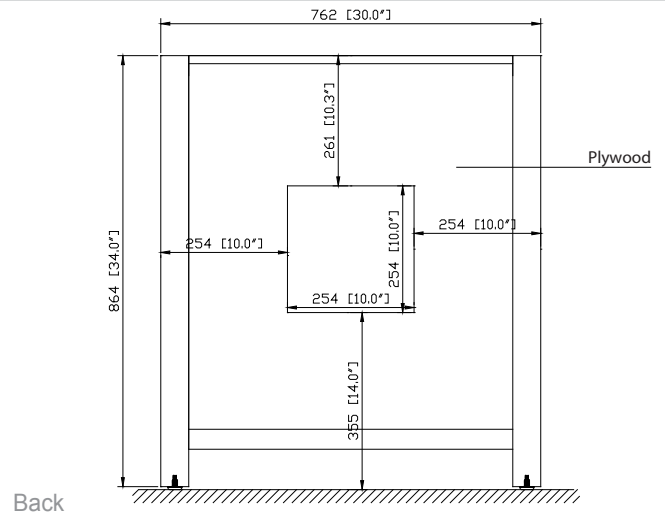

Colors / Finishes

- Chilled Gray
- Espresso
- White

Nominal Dimension

- 30W x 21D x 34H inches

Components

Mirror	MODERO-CG	MODERO-ES	MODERO-WT
Vanity Top	SUT31BK	SUT31CW	SUT31GB
	SUT31BK-R	SUT31CW-R	SUT31GB-R
Sink	CUM18WT	CUM18LN	CUM20WT-R
Linen Tower	MODERO-LT24-CG	MODERO-LT24-ES	MODERO-LT24-WT

Product Diagrams

Front

Back

Side

Top

SUT31BK / SUT31CW / SUT31GB

Features

- Top cutout for single undermount sink
- Top pre-drilled for 8" widespread faucet
- 4" backsplash included

Colors / Finishes

- BK - Natural Black Granite
- CW - Natural Carrera White marble
- GB - Natural Galala Beige marble

Nominal Dimension

- 31W x 22D x 1H inches
- 787 x 560 x 25 mm

Related Items

Sink	CUM18WT	CUM18LN		
Vanity	BROOKS-V30	BRENTWOOD-V31	DELANO-V30	
	KELLY-V30	LOFT-V30	MODERO-V30	MILANO-V30
	MILANO-V30	TROPICA-V30	THOMPSON-V30	WESTWOOD-V30

Nominal Dimension

- 18.1W x 15D x 7.9H inches
- 458 x 380 x 200 mm

Components

Drain	VC-DRAIN-CP	VC-DRAIN-BN					
Vanity Top	SUT25BK	SUT25CW	SUT25GB	SUT31BK	SUT31CW	SUT31GB	SUT37BK
	SUT37GB	SUT37CW	SUT49CW	SUT49GB	SUT49BK	SUT61BK	SUT61CW
	SUT61GB	SUT73BK	SUT73CW	SUT73GB			