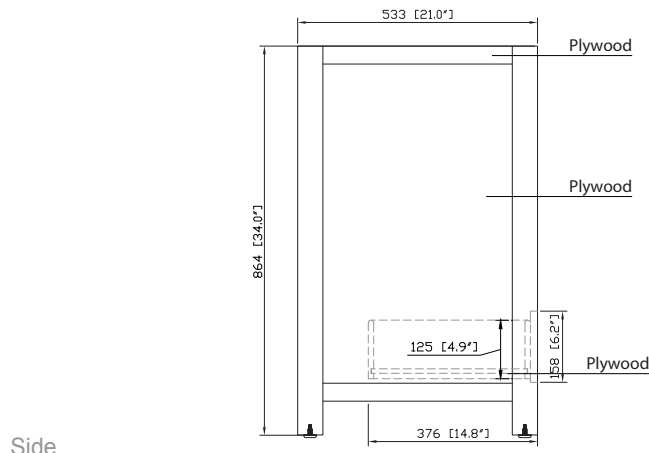

Colors / Finishes

- Chilled Gray
- Espresso
- White

Nominal Dimension

- 30W x 21D x 34H inches

Components

Mirror	MODERO-CG	MODERO-ES	MODERO-WT
Vanity Top	SUT31BK	SUT31CW	SUT31GB
	SUT31BK-R	SUT31CW-R	SUT31GB-R
Sink	CUM18WT	CUM18LN	CUM20WT-R
Linen Tower	MODERO-LT24-CG	MODERO-LT24-ES	MODERO-LT24-WT

Product Diagrams

Front

Back

Side

Top

SUT31BK / SUT31CW / SUT31GB

Features

- Top cutout for single undermount sink
- Top pre-drilled for 8" widespread faucet
- 4" backsplash included

Colors / Finishes

- BK - Natural Black Granite
- CW - Natural Carrera White marble
- GB - Natural Galala Beige marble

Nominal Dimension

- 31W x 22D x 1H inches
- 787 x 560 x 25 mm

Related Items

Sink	CUM18WT	CUM18LN		
Vanity	BROOKS-V30	BRENTWOOD-V31	DELANO-V30	
	KELLY-V30	LOFT-V30	MODERO-V30	MILANO-V30
	MILANO-V30	TROPICA-V30	THOMPSON-V30	WESTWOOD-V30

Nominal Dimension

- 18.1W x 15D x 7.9H inches
- 458 x 380 x 200 mm

Components

Drain	VC-DRAIN-CP	VC-DRAIN-BN					
Vanity Top	SUT25BK	SUT25CW	SUT25GB	SUT31BK	SUT31CW	SUT31GB	SUT37BK
	SUT37GB	SUT37CW	SUT49CW	SUT49GB	SUT49BK	SUT61BK	SUT61CW
	SUT61GB	SUT73BK	SUT73CW	SUT73GB			