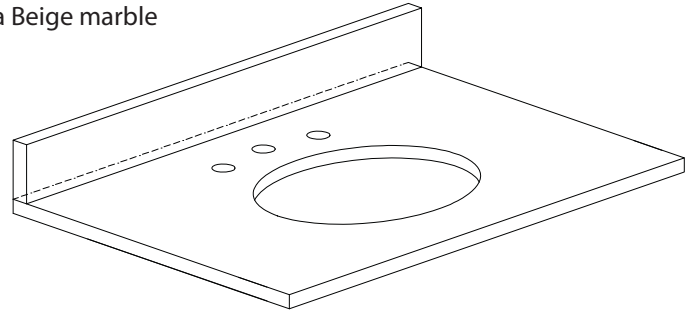

Colors / Finishes

- Chilled Gray
- Espresso
- White

Nominal Dimension

- 30W x 21D x 34H inches

Components

Mirror	MODERO-CG	MODERO-ES	MODERO-WT
Vanity Top	SUT31BK	SUT31CW	SUT31GB
	SUT31BK-R	SUT31CW-R	SUT31GB-R
Sink	CUM18WT	CUM18LN	CUM20WT-R
Linen Tower	MODERO-LT24-CG	MODERO-LT24-ES	MODERO-LT24-WT

Product Diagrams

Front

Back

Side

Top

SUT31BK / SUT31CW / SUT31GB

Features

- Top cutout for single undermount sink
- Top pre-drilled for 8" widespread faucet
- 4" backsplash included

Colors / Finishes

- BK - Natural Black Granite
- CW - Natural Carrera White marble
- GB - Natural Galala Beige marble

Nominal Dimension

- 31W x 22D x 1H inches
- 787 x 560 x 25 mm

Related Items

Sink	CUM18WT	CUM18LN		
Vanity	BROOKS-V30	BRENTWOOD-V31	DELANO-V30	
	KELLY-V30	LOFT-V30	MODERO-V30	MILANO-V30
	MILANO-V30	TROPICA-V30	THOMPSON-V30	WESTWOOD-V30

Nominal Dimension

- 18.1W x 15D x 7.9H inches
- 458 x 380 x 200 mm

Components

Drain	VC-DRAIN-CP	VC-DRAIN-BN					
Vanity Top	SUT25BK	SUT25CW	SUT25GB	SUT31BK	SUT31CW	SUT31GB	SUT37BK
	SUT37GB	SUT37CW	SUT49CW	SUT49GB	SUT49BK	SUT61BK	SUT61CW
	SUT61GB	SUT73BK	SUT73CW	SUT73GB			