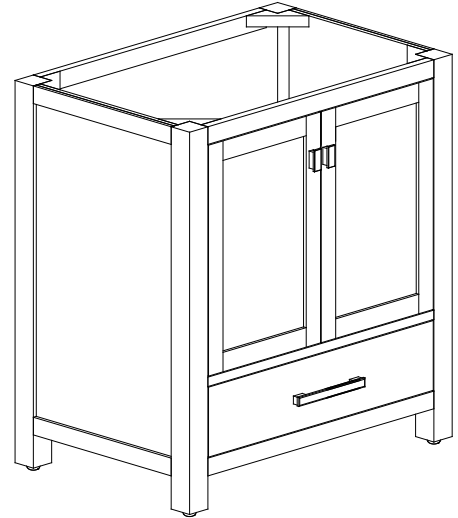

Avanity

MODERO-V30-CG
 MODERO-V30-ES
 MODERO-V30-WT

Features

- Solid poplar wood frame, Birch veneer plywood
- 2 soft-close doors
- 1 soft-close drawer
- Brushed nickel finished hardware
- Adjustable height levelers

Colors / Finishes

- Chilled Gray
- Espresso
- White

Nominal Dimension

- 30W x 21D x 34H inches

Components

Mirror	MODERO-CG	MODERO-ES	MODERO-WT
Vanity Top	SUT31BK	SUT31CW	SUT31GB
	SUT31BK-R	SUT31CW-R	SUT31GB-R
Sink	CUM18WT	CUM18LN	CUM20WT-R
Linen Tower	MODERO-LT24-CG	MODERO-LT24-ES	MODERO-LT24-WT

Product Diagrams

Front

Back

Side

Top

SUT31BK / SUT31CW / SUT31GB

Features

- Top cutout for single undermount sink
- Top pre-drilled for 8" widespread faucet
- 4" backsplash included

Nominal Dimension

- 18.1W x 15D x 7.9H inches
- 458 x 380 x 200 mm

Components

Drain	VC-DRAIN-CP	VC-DRAIN-BN					
Vanity Top	SUT25BK	SUT25CW	SUT25GB	SUT31BK	SUT31CW	SUT31GB	SUT37BK
	SUT37GB	SUT37CW	SUT49CW	SUT49GB	SUT49BK	SUT61BK	SUT61CW
	SUT61GB	SUT73BK	SUT73CW	SUT73GB			