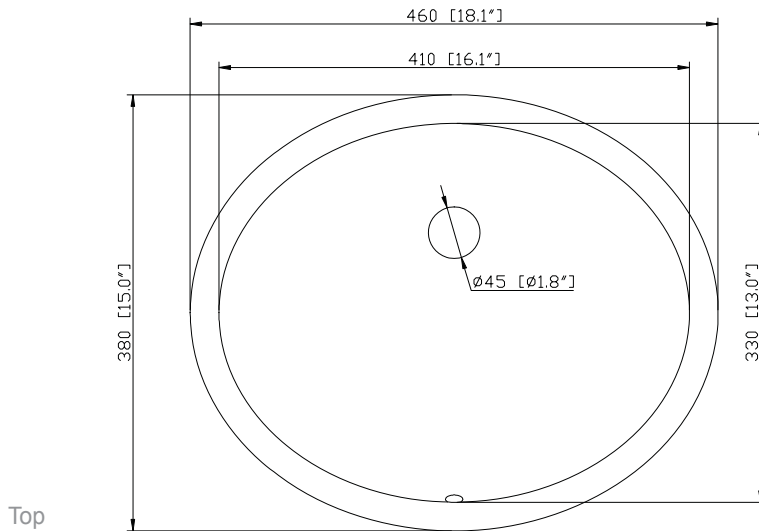

Colors / Finishes

- BK - Natural Black Granite
- CW - Natural Carrera White marble
- GB - Natural Galala Beige marble

Nominal Dimension

- 31W x 22D x 1H inches
- 787 x 560 x 25 mm

Related Items

Sink	CUM18WT	CUM18LN		
Vanity	BROOKS-V30	BRENTWOOD-V31	DELANO-V30	
	KELLY-V30	LOFT-V30	MODERO-V30	MILANO-V30
	MILANO-V30	TROPICA-V30	THOMPSON-V30	WESTWOOD-V30

Product Diagrams

Top

Side

CUM18LN / CUM18WT

Features

- Vitreous China
- Undermount application
- 1.8 in. drain opening
- Overflow outlet

Colors / Finishes

- LN - Linen
- WT - White

Nominal Dimension

- 18.1W x 15D x 7.9H inches
- 458 x 380 x 200 mm

Components

Drain	VC-DRAIN-CP	VC-DRAIN-BN					
Vanity Top	SUT25BK	SUT25CW	SUT25GB	SUT31BK	SUT31CW	SUT31GB	SUT37BK
	SUT37GB	SUT37CW	SUT49CW	SUT49GB	SUT49BK	SUT61BK	SUT61CW
	SUT61GB	SUT73BK	SUT73CW	SUT73GB			

Product Diagrams

Top

Front

Side