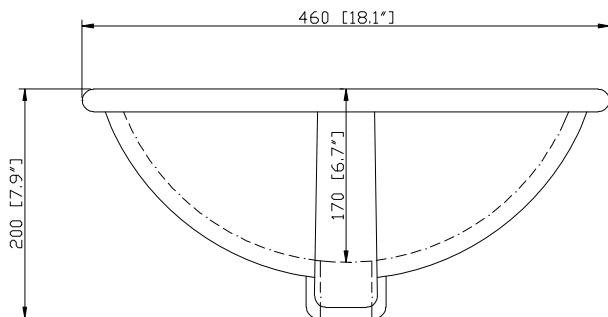

Colors / Finishes

- BK - Natural Black Granite
- CW - Natural Carrera White marble
- GB - Natural Galala Beige marble

Nominal Dimension

- 31W x 22D x 1H inches
- 787 x 560 x 25 mm

Related Items

Sink	CUM18WT	CUM18LN		
Vanity	BROOKS-V30	BRENTWOOD-V31	DELANO-V30	
	KELLY-V30	LOFT-V30	MODERO-V30	MILANO-V30
	MILANO-V30	TROPICA-V30	THOMPSON-V30	WESTWOOD-V30

Product Diagrams

Top

Side

CUM18LN / CUM18WT

Features

- Vitreous China
- Undermount application
- 1.8 in. drain opening
- Overflow outlet

Colors / Finishes

- LN - Linen
- WT - White

Nominal Dimension

- 18.1W x 15D x 7.9H inches
- 458 x 380 x 200 mm

Components

Drain	VC-DRAIN-CP	VC-DRAIN-BN					
Vanity Top	SUT25BK	SUT25CW	SUT25GB	SUT31BK	SUT31CW	SUT31GB	SUT37BK
	SUT37GB	SUT37CW	SUT49CW	SUT49GB	SUT49BK	SUT61BK	SUT61CW
	SUT61GB	SUT73BK	SUT73CW	SUT73GB			

Product Diagrams

Top

Front

Side