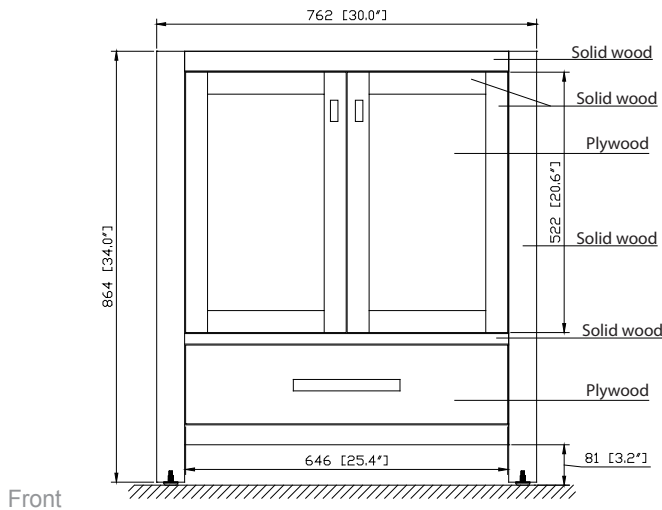

Colors / Finishes

- Chilled Gray
- Espresso
- White

Nominal Dimension

- 30W x 21D x 34H inches

Components

Mirror	MODERO-CG	MODERO-ES	MODERO-WT
Vanity Top	SUT31BK	SUT31CW	SUT31GB
	SUT31BK-R	SUT31CW-R	SUT31GB-R
Sink	CUM18WT	CUM18LN	CUM20WT-R
Linen Tower	MODERO-LT24-CG	MODERO-LT24-ES	MODERO-LT24-WT

Product Diagrams

Front

Back

Side

Top

SUT31BK / SUT31CW / SUT31GB

Features

- Top cutout for single undermount sink
- Top pre-drilled for 8" widespread faucet
- 4" backsplash included

Colors / Finishes

- BK - Natural Black Granite
- CW - Natural Carrera White marble
- GB - Natural Galala Beige marble

Nominal Dimension

- 31W x 22D x 1H inches
- 787 x 560 x 25 mm

Related Items

Sink	CUM18WT	CUM18LN		
Vanity	BROOKS-V30	BRENTWOOD-V31	DELANO-V30	
	KELLY-V30	LOFT-V30	MODERO-V30	MILANO-V30
	MILANO-V30	TROPICA-V30	THOMPSON-V30	WESTWOOD-V30

Nominal Dimension

- 18.1W x 15D x 7.9H inches
- 458 x 380 x 200 mm

Components

Drain	VC-DRAIN-CP	VC-DRAIN-BN					
Vanity Top	SUT25BK	SUT25CW	SUT25GB	SUT31BK	SUT31CW	SUT31GB	SUT37BK
	SUT37GB	SUT37CW	SUT49CW	SUT49GB	SUT49BK	SUT61BK	SUT61CW
	SUT61GB	SUT73BK	SUT73CW	SUT73GB			