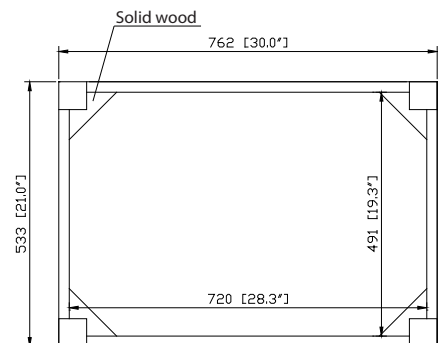

Colors / Finishes

- Chilled Gray
- Espresso
- White

Nominal Dimension

- 30W x 21D x 34H inches

Components

Mirror	MODERO-CG	MODERO-ES	MODERO-WT
Vanity Top	SUT31BK	SUT31CW	SUT31GB
	SUT31BK-R	SUT31CW-R	SUT31GB-R
Sink	CUM18WT	CUM18LN	CUM20WT-R
Linen Tower	MODERO-LT24-CG	MODERO-LT24-ES	MODERO-LT24-WT

Product Diagrams

Front

Back

Side

Top

SUT31BK / SUT31CW / SUT31GB

Features

- Top cutout for single undermount sink
- Top pre-drilled for 8" widespread faucet
- 4" backsplash included

Colors / Finishes

- BK - Natural Black Granite
- CW - Natural Carrera White marble
- GB - Natural Galala Beige marble

Nominal Dimension

- 31W x 22D x 1H inches
- 787 x 560 x 25 mm

Related Items

Sink	CUM18WT	CUM18LN		
Vanity	BROOKS-V30	BRENTWOOD-V31	DELANO-V30	
	KELLY-V30	LOFT-V30	MODERO-V30	MILANO-V30
	MILANO-V30	TROPICA-V30	THOMPSON-V30	WESTWOOD-V30

Nominal Dimension

- 18.1W x 15D x 7.9H inches
- 458 x 380 x 200 mm

Components

Drain	VC-DRAIN-CP	VC-DRAIN-BN					
Vanity Top	SUT25BK	SUT25CW	SUT25GB	SUT31BK	SUT31CW	SUT31GB	SUT37BK
	SUT37GB	SUT37CW	SUT49CW	SUT49GB	SUT49BK	SUT61BK	SUT61CW
	SUT61GB	SUT73BK	SUT73CW	SUT73GB			