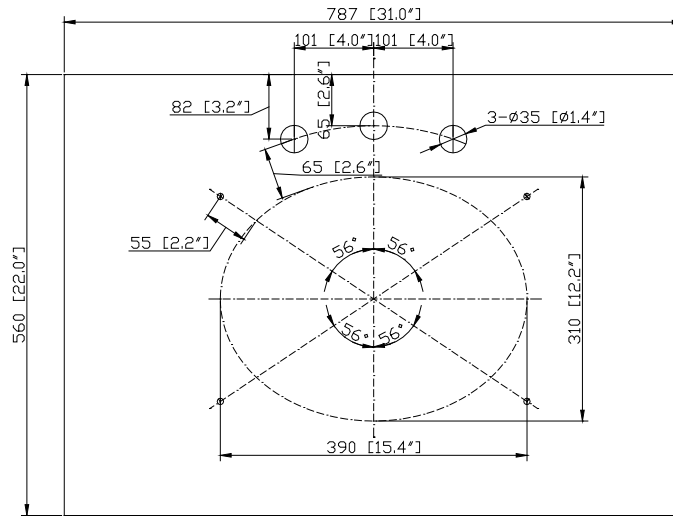

Colors / Finishes

- Chilled Gray
- Espresso
- White

Nominal Dimension

- 30W x 21D x 34H inches

Components

Mirror	MODERO-CG	MODERO-ES	MODERO-WT
Vanity Top	SUT31BK	SUT31CW	SUT31GB
	SUT31BK-R	SUT31CW-R	SUT31GB-R
Sink	CUM18WT	CUM18LN	CUM20WT-R
Linen Tower	MODERO-LT24-CG	MODERO-LT24-ES	MODERO-LT24-WT

Colors / Finishes

- BK - Natural Black Granite
- CW - Natural Carrera White marble
- GB - Natural Galala Beige marble

Nominal Dimension

- 31W x 22D x 1H inches
- 787 x 560 x 25 mm

Related Items

Sink	CUM18WT	CUM18LN		
Vanity	BROOKS-V30	BRENTWOOD-V31	DELANO-V30	
	KELLY-V30	LOFT-V30	MODERO-V30	MILANO-V30
	MILANO-V30	TROPICA-V30	THOMPSON-V30	WESTWOOD-V30

Product Diagrams

Top

Side

CUM18LN / CUM18WT

Features

- Vitreous China
- Undermount application
- 1.8 in. drain opening
- Overflow outlet

Colors / Finishes

- LN - Linen
- WT - White

Nominal Dimension

- 18.1W x 15D x 7.9H inches
- 458 x 380 x 200 mm

Components

Drain	VC-DRAIN-CP	VC-DRAIN-BN					
Vanity Top	SUT25BK	SUT25CW	SUT25GB	SUT31BK	SUT31CW	SUT31GB	SUT37BK
	SUT37GB	SUT37CW	SUT49CW	SUT49GB	SUT49BK	SUT61BK	SUT61CW
	SUT61GB	SUT73BK	SUT73CW	SUT73GB			