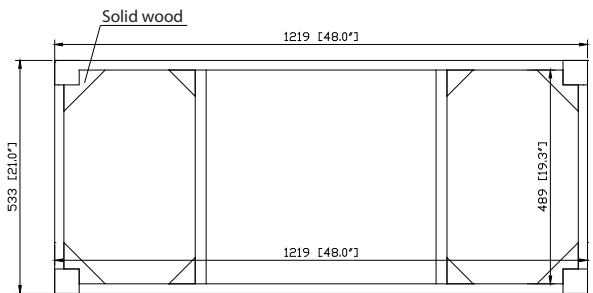

Colors / Finishes

- Chilled Gray
- Espresso
- White

Nominal Dimension

- 48W x 21D x 34H inches

Components

Mirror	MODERO-CG	MODERO-ES	MODERO-WT
Vanity Top	SUT49BK	SUT49CW	SUT49GB
	SUT49BK-R	SUT49CW-R	SUT49GB-R
Sink	CUM18WT	CUM18LN	CUM20WT-R
Linen Tower	MODERO-LT24-CG	MODERO-LT24-ES	MODERO-LT24-WT

Product Diagrams

Front

Back

Side

Top

SUT49BK / SUT49CW / SUT49GB

Features

- Top cutout for single undermount sink
- Top pre-drilled for 8" widespread faucet
- 4" backsplash included

Colors / Finishes

- BK - Natural Black Granite
- CW - Natural Carrera White marble
- GB - Natural Galala Beige marble

Nominal Dimension

- 49W x 22D x 1H inches
- 1245 x 560 x 25 mm

Related Items

Sink	CUM18WT	CUM18LN	
Vanity	BRENTWOOD-V49	LEXINGTON-V48	LOFT-V48
	MADISON-V48	MODERO-V48	THOMPSON-V49

Product Diagrams

CUM18LN / CUM18WT

Features

- Vitreous China
- Undermount application
- 1.8 in. drain opening
- Overflow outlet

Colors / Finishes

- LN - Linen
- WT - White

Nominal Dimension

- 18.1W x 15D x 7.9H inches
- 458 x 380 x 200 mm