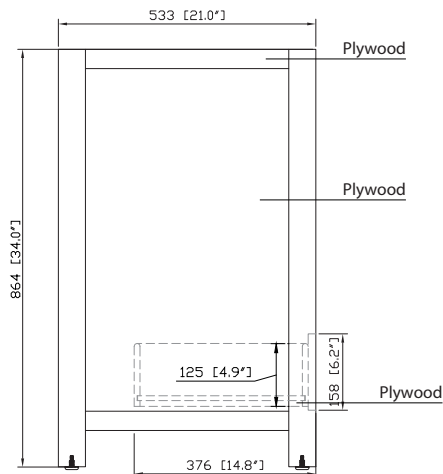

Colors / Finishes

- Chilled Gray
- Espresso
- White

Nominal Dimension

- 48W x 21D x 34H inches

Components

Mirror	MODERO-CG	MODERO-ES	MODERO-WT
Vanity Top	SUT49BK	SUT49CW	SUT49GB
	SUT49BK-R	SUT49CW-R	SUT49GB-R
Sink	CUM18WT	CUM18LN	CUM20WT-R
Linen Tower	MODERO-LT24-CG	MODERO-LT24-ES	MODERO-LT24-WT

Product Diagrams

Front

Back

Side

Top

SUT49BK / SUT49CW / SUT49GB

Features

- Top cutout for single undermount sink
- Top pre-drilled for 8" widespread faucet
- 4" backsplash included

Colors / Finishes

- BK - Natural Black Granite
- CW - Natural Carrera White marble
- GB - Natural Galala Beige marble

Nominal Dimension

- 49W x 22D x 1H inches
- 1245 x 560 x 25 mm

Related Items

Sink	CUM18WT	CUM18LN	
Vanity	BRENTWOOD-V49	LEXINGTON-V48	LOFT-V48
	MADISON-V48	MODERO-V48	THOMPSON-V49

Product Diagrams

CUM18LN / CUM18WT

Features

- Vitreous China
- Undermount application
- 1.8 in. drain opening
- Overflow outlet

Colors / Finishes

- LN - Linen
- WT - White

Nominal Dimension

- 18.1W x 15D x 7.9H inches
- 458 x 380 x 200 mm