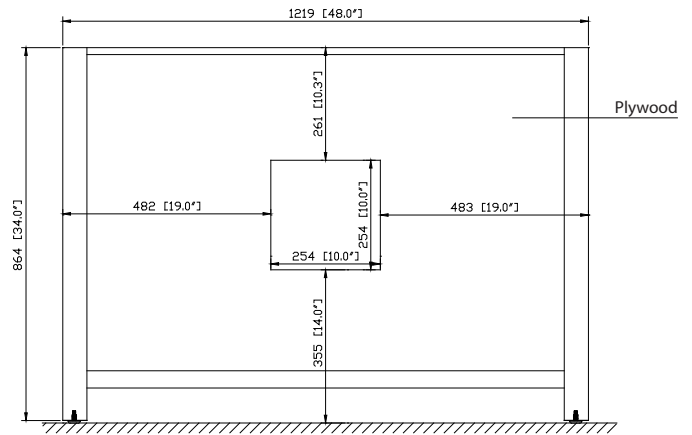

Colors / Finishes

- Chilled Gray
- Espresso
- White

Nominal Dimension

- 48W x 21D x 34H inches

Components

Mirror	MODERO-CG	MODERO-ES	MODERO-WT
Vanity Top	SUT49BK	SUT49CW	SUT49GB
	SUT49BK-R	SUT49CW-R	SUT49GB-R
Sink	CUM18WT	CUM18LN	CUM20WT-R
Linen Tower	MODERO-LT24-CG	MODERO-LT24-ES	MODERO-LT24-WT

Product Diagrams

Front

Back

Side

Top

SUT49BK / SUT49CW / SUT49GB

Features

- Top cutout for single undermount sink
- Top pre-drilled for 8" widespread faucet
- 4" backsplash included

Colors / Finishes

- BK - Natural Black Granite
- CW - Natural Carrera White marble
- GB - Natural Galala Beige marble

Nominal Dimension

- 49W x 22D x 1H inches
- 1245 x 560 x 25 mm

Related Items

Sink	CUM18WT	CUM18LN	
Vanity	BRENTWOOD-V49	LEXINGTON-V48	LOFT-V48
	MADISON-V48	MODERO-V48	THOMPSON-V49

Product Diagrams

CUM18LN / CUM18WT

Features

- Vitreous China
- Undermount application
- 1.8 in. drain opening
- Overflow outlet

Colors / Finishes

- LN - Linen
- WT - White

Nominal Dimension

- 18.1W x 15D x 7.9H inches
- 458 x 380 x 200 mm