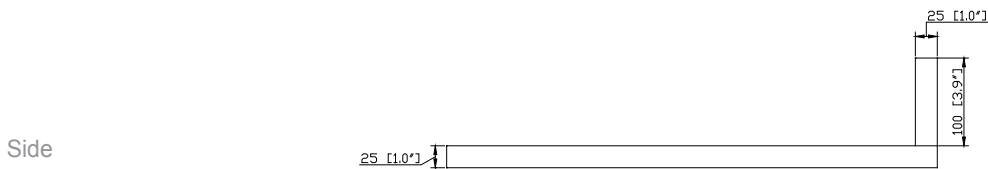

Colors / Finishes

- BK - Natural Black Granite
- CW - Natural Carrera White marble
- GB - Natural Galala Beige marble

Nominal Dimension

- 49W x 22D x 1H inches
- 1245 x 560 x 25 mm

Related Items

Sink	CUM18WT	CUM18LN	
Vanity	BRENTWOOD-V49	LEXINGTON-V48	LOFT-V48
	MADISON-V48	MODERO-V48	THOMPSON-V49

Product Diagrams

CUM18LN / CUM18WT

Features

- Vitreous China
- Undermount application
- 1.8 in. drain opening
- Overflow outlet

Colors / Finishes

- LN - Linen
- WT - White

Nominal Dimension

- 18.1W x 15D x 7.9H inches
- 458 x 380 x 200 mm