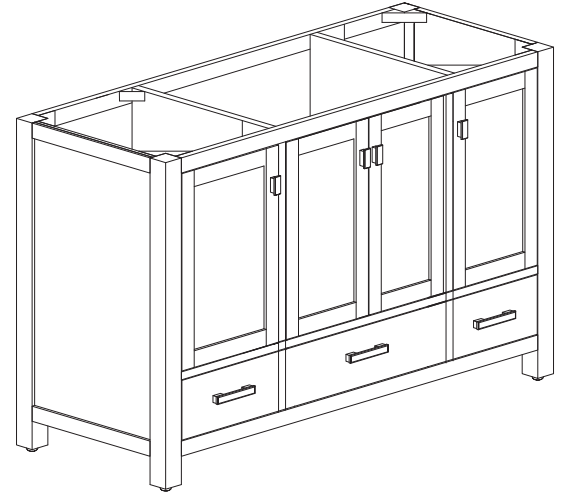

Avanity

MODERO-V48-CG
 MODERO-V48-ES
 MODERO-V48-WT

Features

- Solid poplar wood frame, Birch veneer plywood
- 4 soft-close doors
- 3 soft-close drawers
- Brushed nickel finished hardware
- Adjustable height levelers

Colors / Finishes

- Chilled Gray
- Espresso
- White

Nominal Dimension

- 48W x 21D x 34H inches

Components

Mirror	MODERO-CG	MODERO-ES	MODERO-WT
Vanity Top	SUT49BK	SUT49CW	SUT49GB
	SUT49BK-R	SUT49CW-R	SUT49GB-R
Sink	CUM18WT	CUM18LN	CUM20WT-R
Linen Tower	MODERO-LT24-CG	MODERO-LT24-ES	MODERO-LT24-WT

Product Diagrams

Front

Back

Side

Top

SUT49BK / SUT49CW / SUT49GB

Features

- Top cutout for single undermount sink
- Top pre-drilled for 8" widespread faucet
- 4" backsplash included

Product Diagrams

CUM18LN / CUM18WT

Features

- Vitreous China
- Undermount application
- 1.8 in. drain opening
- Overflow outlet

Colors / Finishes

- LN - Linen
- WT - White

Nominal Dimension

- 18.1W x 15D x 7.9H inches
- 458 x 380 x 200 mm