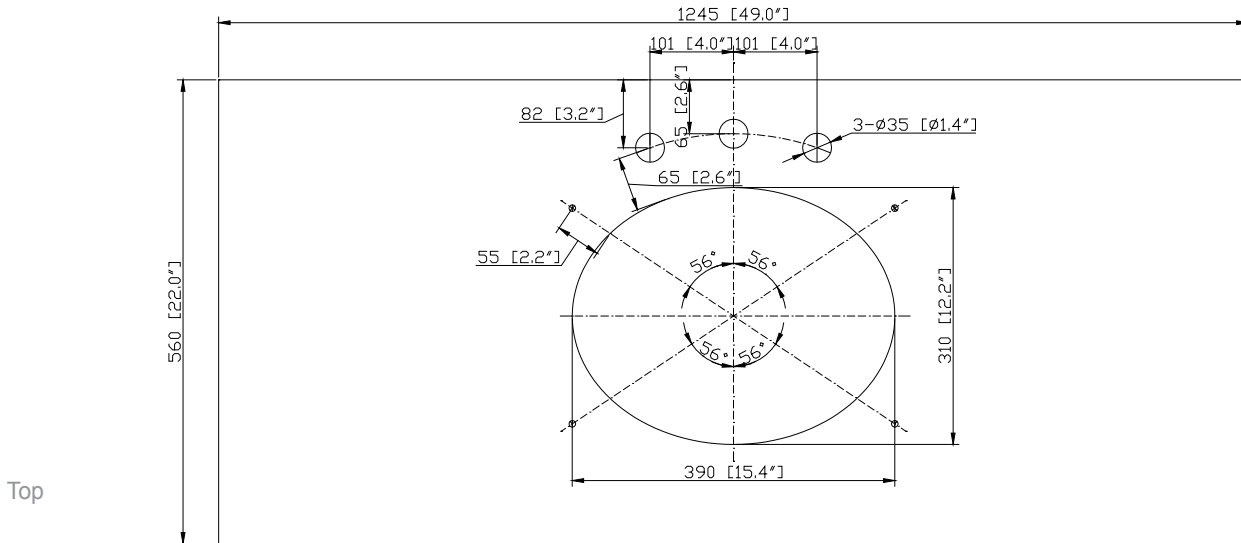

Colors / Finishes

- Chilled Gray
- Espresso
- White

Nominal Dimension

- 48W x 21D x 34H inches

Components

Mirror	MODERO-CG	MODERO-ES	MODERO-WT
Vanity Top	SUT49BK	SUT49CW	SUT49GB
	SUT49BK-R	SUT49CW-R	SUT49GB-R
Sink	CUM18WT	CUM18LN	CUM20WT-R
Linen Tower	MODERO-LT24-CG	MODERO-LT24-ES	MODERO-LT24-WT

Colors / Finishes

- BK - Natural Black Granite
- CW - Natural Carrera White marble
- GB - Natural Galala Beige marble

Nominal Dimension

- 49W x 22D x 1H inches
- 1245 x 560 x 25 mm

Related Items

Sink	CUM18WT	CUM18LN	
Vanity	BRENTWOOD-V49	LEXINGTON-V48	LOFT-V48
	MADISON-V48	MODERO-V48	THOMPSON-V49

Product Diagrams

CUM18LN / CUM18WT

Features

- Vitreous China
- Undermount application
- 1.8 in. drain opening
- Overflow outlet

Colors / Finishes

- LN - Linen
- WT - White

Nominal Dimension

- 18.1W x 15D x 7.9H inches
- 458 x 380 x 200 mm