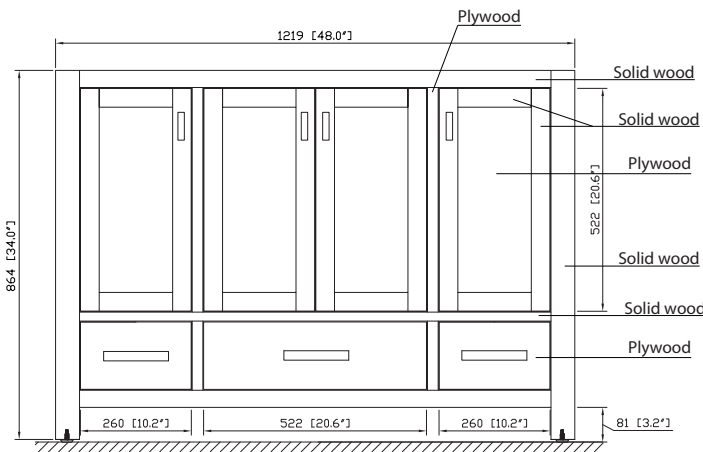

Colors / Finishes

- Chilled Gray
- Espresso
- White

Nominal Dimension

- 48W x 21D x 34H inches

Components

Mirror	MODERO-CG	MODERO-ES	MODERO-WT
Vanity Top	SUT49BK	SUT49CW	SUT49GB
	SUT49BK-R	SUT49CW-R	SUT49GB-R
Sink	CUM18WT	CUM18LN	CUM20WT-R
Linen Tower	MODERO-LT24-CG	MODERO-LT24-ES	MODERO-LT24-WT

Product Diagrams

Front

Back

Side

Top

SUT49BK / SUT49CW / SUT49GB

Features

- Top cutout for single undermount sink
- Top pre-drilled for 8" widespread faucet
- 4" backsplash included

Colors / Finishes

- BK - Natural Black Granite
- CW - Natural Carrera White marble
- GB - Natural Galala Beige marble

Nominal Dimension

- 49W x 22D x 1H inches
- 1245 x 560 x 25 mm

Related Items

Sink	CUM18WT	CUM18LN	
Vanity	BRENTWOOD-V49	LEXINGTON-V48	LOFT-V48
	MADISON-V48	MODERO-V48	THOMPSON-V49

Product Diagrams

CUM18LN / CUM18WT

Features

- Vitreous China
- Undermount application
- 1.8 in. drain opening
- Overflow outlet

Colors / Finishes

- LN - Linen
- WT - White

Nominal Dimension

- 18.1W x 15D x 7.9H inches
- 458 x 380 x 200 mm