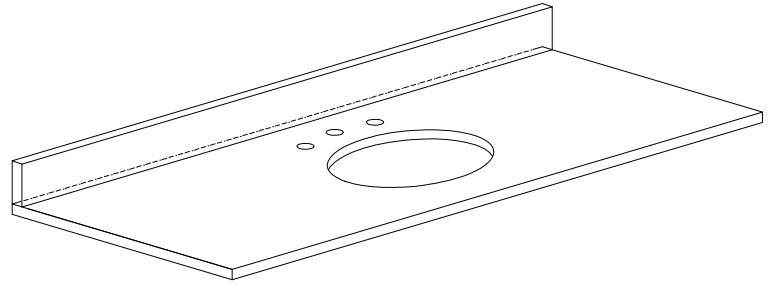

Colors / Finishes

- Chilled Gray
- Espresso
- White

Nominal Dimension

- 48W x 21D x 34H inches

Components

Mirror	MODERO-CG	MODERO-ES	MODERO-WT
Vanity Top	SUT49BK	SUT49CW	SUT49GB
	SUT49BK-R	SUT49CW-R	SUT49GB-R
Sink	CUM18WT	CUM18LN	CUM20WT-R
Linen Tower	MODERO-LT24-CG	MODERO-LT24-ES	MODERO-LT24-WT

Product Diagrams

Front

Back

Side

Top

SUT49BK / SUT49CW / SUT49GB

Features

- Top cutout for single undermount sink
- Top pre-drilled for 8" widespread faucet
- 4" backsplash included

Colors / Finishes

- BK - Natural Black Granite
- CW - Natural Carrera White marble
- GB - Natural Galala Beige marble

Nominal Dimension

- 49W x 22D x 1H inches
- 1245 x 560 x 25 mm

Related Items

Sink	CUM18WT	CUM18LN	
Vanity	BRENTWOOD-V49	LEXINGTON-V48	LOFT-V48
	MADISON-V48	MODERO-V48	THOMPSON-V49

Product Diagrams

CUM18LN / CUM18WT

Features

- Vitreous China
- Undermount application
- 1.8 in. drain opening
- Overflow outlet

Colors / Finishes

- LN - Linen
- WT - White

Nominal Dimension

- 18.1W x 15D x 7.9H inches
- 458 x 380 x 200 mm