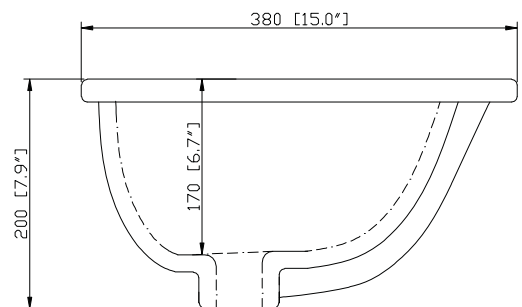

Colors / Finishes

- BK - Natural Black Granite
- CW - Natural Carrera White marble
- GB - Natural Galala Beige marble

Nominal Dimension

- 73W x 22D x 1H inches
- 1854 x 560 x 25 mm

Related Items

Sink	CUM18WT	CUM18LN	
Vanity	MADISON-V72	MODERO-V72	THOMPSON-V72

Product Diagrams

Top

Side

Avanity

CUM18LN / CUM18WT

Features

- Vitreous China
- Undermount application
- 1.8 in. drain opening
- Overflow outlet

Colors / Finishes

- LN - Linen
- WT - White

Nominal Dimension

- 18.1W x 15D x 7.9H inches
- 458 x 380 x 200 mm

Components

Drain	VC-DRAIN-CP	VC-DRAIN-BN					
Vanity Top	SUT25BK	SUT25CW	SUT25GB	SUT31BK	SUT31CW	SUT31GB	SUT37BK
	SUT37GB	SUT37CW	SUT49CW	SUT49GB	SUT49BK	SUT61BK	SUT61CW
	SUT61GB	SUT73BK	SUT73CW	SUT73GB			

Product Diagrams

Front

Side