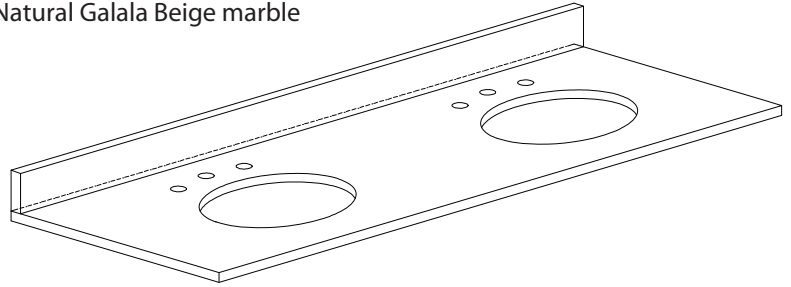

Colors / Finishes

- Chilled Gray
- Espresso
- White

Nominal Dimension

- 72W x 21D x 34H inches

Components

Mirror	MODERO-CG	MODERO-ES	MODERO-WT
Vanity Top	SUT73BK	SUT73CW	SUT73GB
	SUT73BK-R	SUT73CW-R	SUT73GB-R
Sink	CUM18WT	CUM18LN	CUM20WT-R
Linen Tower	MODERO-LT24-CG	MODERO-LT24-ES	MODERO-LT24-WT

Product Diagrams

Front

Back

Side

Top

SUT73BK / SUT73CW / SUT73GB

Features

- Top cutout for dual undermount sinks
- Top pre-drilled for 8" widespread faucet
- 4" backsplash included

Colors / Finishes

- BK - Natural Black Granite
- CW - Natural Carrera White marble
- GB - Natural Galala Beige marble

Nominal Dimension

- 73W x 22D x 1H inches
- 1854 x 560 x 25 mm

Related Items

Sink	CUM18WT	CUM18LN	
Vanity	MADISON-V72	MODERO-V72	THOMPSON-V72

- LN - Linen
- WT - White

Nominal Dimension

- 18.1W x 15D x 7.9H inches
- 458 x 380 x 200 mm

Components

Drain	VC-DRAIN-CP	VC-DRAIN-BN					
Vanity Top	SUT25BK	SUT25CW	SUT25GB	SUT31BK	SUT31CW	SUT31GB	SUT37BK
	SUT37GB	SUT37CW	SUT49CW	SUT49GB	SUT49BK	SUT61BK	SUT61CW
	SUT61GB	SUT73BK	SUT73CW	SUT73GB			