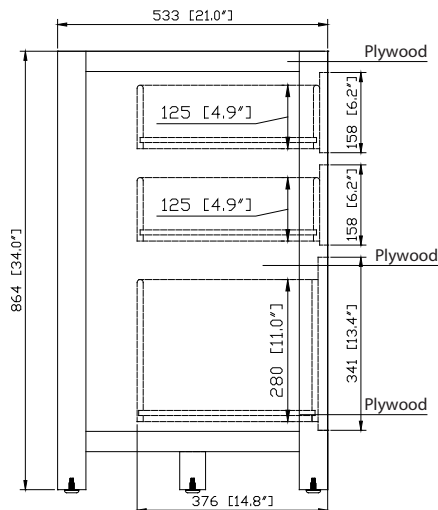

Colors / Finishes

- Chilled Gray
- Espresso
- White

Nominal Dimension

- 72W x 21D x 34H inches

Components

Mirror	MODERO-CG	MODERO-ES	MODERO-WT
Vanity Top	SUT73BK	SUT73CW	SUT73GB
	SUT73BK-R	SUT73CW-R	SUT73GB-R
Sink	CUM18WT	CUM18LN	CUM20WT-R
Linen Tower	MODERO-LT24-CG	MODERO-LT24-ES	MODERO-LT24-WT

Product Diagrams

Front

Back

Side

Top

SUT73BK / SUT73CW / SUT73GB

Features

- Top cutout for dual undermount sinks
- Top pre-drilled for 8" widespread faucet
- 4" backsplash included

Colors / Finishes

- BK - Natural Black Granite
- CW - Natural Carrera White marble
- GB - Natural Galala Beige marble

Nominal Dimension

- 73W x 22D x 1H inches
- 1854 x 560 x 25 mm

Related Items

Sink	CUM18WT	CUM18LN	
Vanity	MADISON-V72	MODERO-V72	THOMPSON-V72

- LN - Linen
- WT - White

Nominal Dimension

- 18.1W x 15D x 7.9H inches
- 458 x 380 x 200 mm

Components

Drain	VC-DRAIN-CP	VC-DRAIN-BN					
Vanity Top	SUT25BK	SUT25CW	SUT25GB	SUT31BK	SUT31CW	SUT31GB	SUT37BK
	SUT37GB	SUT37CW	SUT49CW	SUT49GB	SUT49BK	SUT61BK	SUT61CW
	SUT61GB	SUT73BK	SUT73CW	SUT73GB			