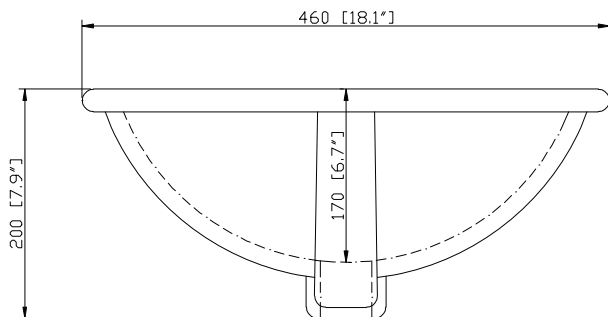

Colors / Finishes

- BK - Natural Black Granite
- CW - Natural Carrera White marble
- GB - Natural Galala Beige marble

Nominal Dimension

- 73W x 22D x 1H inches
- 1854 x 560 x 25 mm

Related Items

Sink	CUM18WT	CUM18LN	
Vanity	MADISON-V72	MODERO-V72	THOMPSON-V72

Product Diagrams

Top

Side

Avanity

CUM18LN / CUM18WT

Features

- Vitreous China
- Undermount application
- 1.8 in. drain opening
- Overflow outlet

Colors / Finishes

- LN - Linen
- WT - White

Nominal Dimension

- 18.1W x 15D x 7.9H inches
- 458 x 380 x 200 mm

Components

Drain	VC-DRAIN-CP	VC-DRAIN-BN					
Vanity Top	SUT25BK	SUT25CW	SUT25GB	SUT31BK	SUT31CW	SUT31GB	SUT37BK
	SUT37GB	SUT37CW	SUT49CW	SUT49GB	SUT49BK	SUT61BK	SUT61CW
	SUT61GB	SUT73BK	SUT73CW	SUT73GB			

Product Diagrams

Front

Side