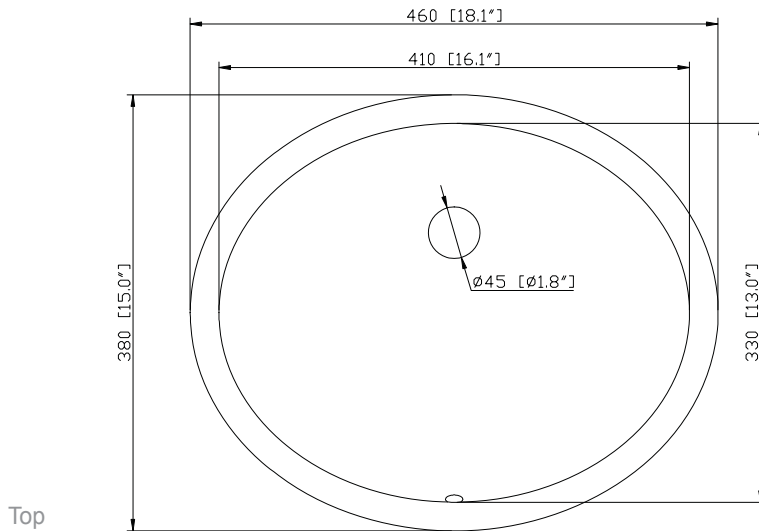

Colors / Finishes

- BK - Natural Black Granite
- CW - Natural Carrera White marble
- GB - Natural Galala Beige marble

Nominal Dimension

- 73W x 22D x 1H inches
- 1854 x 560 x 25 mm

Related Items

Sink	CUM18WT	CUM18LN	
Vanity	MADISON-V72	MODERO-V72	THOMPSON-V72

Product Diagrams

Top

Side

Avanity

CUM18LN / CUM18WT

Features

- Vitreous China
- Undermount application
- 1.8 in. drain opening
- Overflow outlet

Colors / Finishes

- LN - Linen
- WT - White

Nominal Dimension

- 18.1W x 15D x 7.9H inches
- 458 x 380 x 200 mm

Components

Drain	VC-DRAIN-CP	VC-DRAIN-BN					
Vanity Top	SUT25BK	SUT25CW	SUT25GB	SUT31BK	SUT31CW	SUT31GB	SUT37BK
	SUT37GB	SUT37CW	SUT49CW	SUT49GB	SUT49BK	SUT61BK	SUT61CW
	SUT61GB	SUT73BK	SUT73CW	SUT73GB			

Product Diagrams

Front

Side