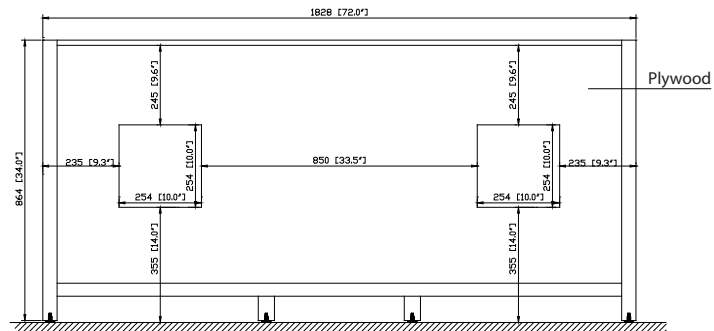

Colors / Finishes

- Chilled Gray
- Espresso
- White

Nominal Dimension

- 72W x 21D x 34H inches

Components

Mirror	MODERO-CG	MODERO-ES	MODERO-WT
Vanity Top	SUT73BK	SUT73CW	SUT73GB
	SUT73BK-R	SUT73CW-R	SUT73GB-R
Sink	CUM18WT	CUM18LN	CUM20WT-R
Linen Tower	MODERO-LT24-CG	MODERO-LT24-ES	MODERO-LT24-WT

Product Diagrams

Front

Back

Side

Top

SUT73BK / SUT73CW / SUT73GB

Features

- Top cutout for dual undermount sinks
- Top pre-drilled for 8" widespread faucet
- 4" backsplash included

Colors / Finishes

- BK - Natural Black Granite
- CW - Natural Carrera White marble
- GB - Natural Galala Beige marble

Nominal Dimension

- 73W x 22D x 1H inches
- 1854 x 560 x 25 mm

Related Items

Sink	CUM18WT	CUM18LN	
Vanity	MADISON-V72	MODERO-V72	THOMPSON-V72

- LN - Linen
- WT - White

Nominal Dimension

- 18.1W x 15D x 7.9H inches
- 458 x 380 x 200 mm

Components

Drain	VC-DRAIN-CP	VC-DRAIN-BN					
Vanity Top	SUT25BK	SUT25CW	SUT25GB	SUT31BK	SUT31CW	SUT31GB	SUT37BK
	SUT37GB	SUT37CW	SUT49CW	SUT49GB	SUT49BK	SUT61BK	SUT61CW
	SUT61GB	SUT73BK	SUT73CW	SUT73GB			