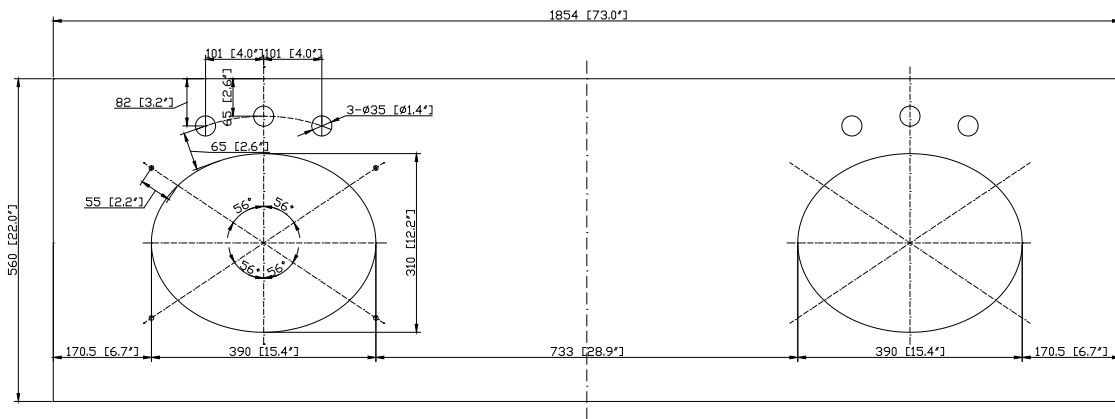

Colors / Finishes

- Chilled Gray
- Espresso
- White

Nominal Dimension

- 72W x 21D x 34H inches

Components

Mirror	MODERO-CG	MODERO-ES	MODERO-WT
Vanity Top	SUT73BK	SUT73CW	SUT73GB
	SUT73BK-R	SUT73CW-R	SUT73GB-R
Sink	CUM18WT	CUM18LN	CUM20WT-R
Linen Tower	MODERO-LT24-CG	MODERO-LT24-ES	MODERO-LT24-WT

Colors / Finishes

- BK - Natural Black Granite
- CW - Natural Carrera White marble
- GB - Natural Galala Beige marble

Nominal Dimension

- 73W x 22D x 1H inches
- 1854 x 560 x 25 mm

Related Items

Sink	CUM18WT	CUM18LN	
Vanity	MADISON-V72	MODERO-V72	THOMPSON-V72

Product Diagrams

Top

Side

Avanity

CUM18LN / CUM18WT

Features

- Vitreous China
- Undermount application
- 1.8 in. drain opening
- Overflow outlet

Colors / Finishes

- LN - Linen
- WT - White

Nominal Dimension

- 18.1W x 15D x 7.9H inches
- 458 x 380 x 200 mm

Components

Drain	VC-DRAIN-CP	VC-DRAIN-BN					
Vanity Top	SUT25BK	SUT25CW	SUT25GB	SUT31BK	SUT31CW	SUT31GB	SUT37BK
	SUT37GB	SUT37CW	SUT49CW	SUT49GB	SUT49BK	SUT61BK	SUT61CW
	SUT61GB	SUT73BK	SUT73CW	SUT73GB			