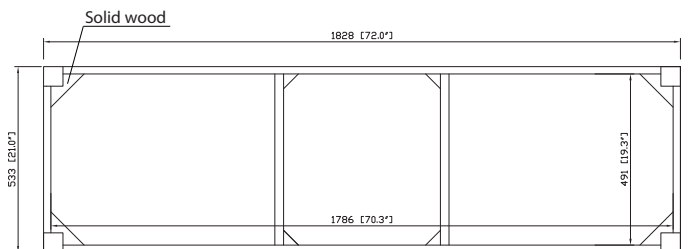

Colors / Finishes

- Chilled Gray
- Espresso
- White

Nominal Dimension

- 72W x 21D x 34H inches

Components

Mirror	MODERO-CG	MODERO-ES	MODERO-WT
Vanity Top	SUT73BK	SUT73CW	SUT73GB
	SUT73BK-R	SUT73CW-R	SUT73GB-R
Sink	CUM18WT	CUM18LN	CUM20WT-R
Linen Tower	MODERO-LT24-CG	MODERO-LT24-ES	MODERO-LT24-WT

Product Diagrams

Front

Back

Side

Top

SUT73BK / SUT73CW / SUT73GB

Features

- Top cutout for dual undermount sinks
- Top pre-drilled for 8" widespread faucet
- 4" backsplash included

Colors / Finishes

- BK - Natural Black Granite
- CW - Natural Carrera White marble
- GB - Natural Galala Beige marble

Nominal Dimension

- 73W x 22D x 1H inches
- 1854 x 560 x 25 mm

Related Items

Sink	CUM18WT	CUM18LN	
Vanity	MADISON-V72	MODERO-V72	THOMPSON-V72

- LN - Linen
- WT - White

Nominal Dimension

- 18.1W x 15D x 7.9H inches
- 458 x 380 x 200 mm

Components

Drain	VC-DRAIN-CP	VC-DRAIN-BN					
Vanity Top	SUT25BK	SUT25CW	SUT25GB	SUT31BK	SUT31CW	SUT31GB	SUT37BK
	SUT37GB	SUT37CW	SUT49CW	SUT49GB	SUT49BK	SUT61BK	SUT61CW
	SUT61GB	SUT73BK	SUT73CW	SUT73GB			