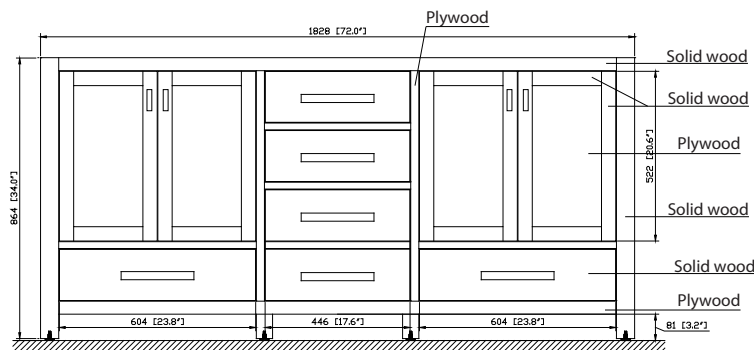

Colors / Finishes

- Chilled Gray
- Espresso
- White

Nominal Dimension

- 72W x 21D x 34H inches

Components

Mirror	MODERO-CG	MODERO-ES	MODERO-WT
Vanity Top	SUT73BK	SUT73CW	SUT73GB
	SUT73BK-R	SUT73CW-R	SUT73GB-R
Sink	CUM18WT	CUM18LN	CUM20WT-R
Linen Tower	MODERO-LT24-CG	MODERO-LT24-ES	MODERO-LT24-WT

Product Diagrams

Front

Back

Side

Top

SUT73BK / SUT73CW / SUT73GB

Features

- Top cutout for dual undermount sinks
- Top pre-drilled for 8" widespread faucet
- 4" backsplash included

Colors / Finishes

- BK - Natural Black Granite
- CW - Natural Carrera White marble
- GB - Natural Galala Beige marble

Nominal Dimension

- 73W x 22D x 1H inches
- 1854 x 560 x 25 mm

Related Items

Sink	CUM18WT	CUM18LN	
Vanity	MADISON-V72	MODERO-V72	THOMPSON-V72

- LN - Linen
- WT - White

Nominal Dimension

- 18.1W x 15D x 7.9H inches
- 458 x 380 x 200 mm

Components

Drain	VC-DRAIN-CP	VC-DRAIN-BN					
Vanity Top	SUT25BK	SUT25CW	SUT25GB	SUT31BK	SUT31CW	SUT31GB	SUT37BK
	SUT37GB	SUT37CW	SUT49CW	SUT49GB	SUT49BK	SUT61BK	SUT61CW
	SUT61GB	SUT73BK	SUT73CW	SUT73GB			