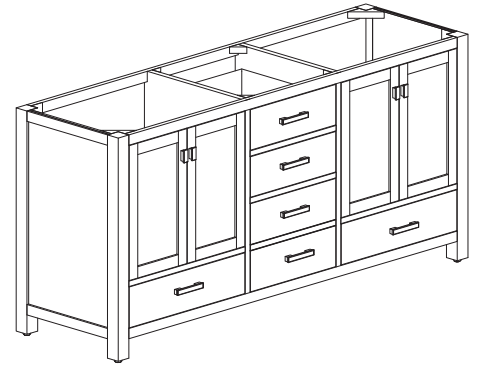

Avanity

MODERO-V72-CG
MODERO-V72-ES
MODERO-V72-WT

Features

- Solid poplar wood frame, Birch veneer plywood
- 4 soft-close doors
- 5 soft-close drawers
- Brushed nickel finished hardware
- Vanity accomodates dual undermount sinks
- Adjustable height levelers

Colors / Finishes

- Chilled Gray
- Espresso
- White

Nominal Dimension

- 72W x 21D x 34H inches

Components

Mirror	MODERO-CG	MODERO-ES	MODERO-WT
Vanity Top	SUT73BK	SUT73CW	SUT73GB
	SUT73BK-R	SUT73CW-R	SUT73GB-R
Sink	CUM18WT	CUM18LN	CUM20WT-R
Linen Tower	MODERO-LT24-CG	MODERO-LT24-ES	MODERO-LT24-WT

Product Diagrams

Front

Back

Side

Top

SUT73BK / SUT73CW / SUT73GB

Features

- Top cutout for dual undermount sinks
- Top pre-drilled for 8" widespread faucet
- 4" backsplash included

- LN - Linen
- WT - White

Nominal Dimension

- 18.1W x 15D x 7.9H inches
- 458 x 380 x 200 mm

Components

Drain	VC-DRAIN-CP	VC-DRAIN-BN					
Vanity Top	SUT25BK	SUT25CW	SUT25GB	SUT31BK	SUT31CW	SUT31GB	SUT37BK
	SUT37GB	SUT37CW	SUT49CW	SUT49GB	SUT49BK	SUT61BK	SUT61CW
	SUT61GB	SUT73BK	SUT73CW	SUT73GB			