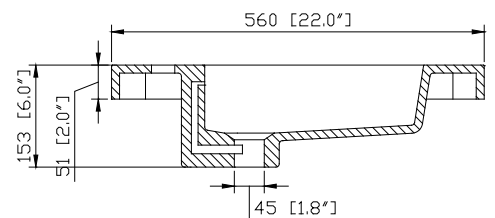

Avanity

VUT61WT

Features

- VersaStone Pure Acrylic solid surface
- Integrated rectangular bowl
- Top pre-drilled for single faucet

Nominal Dimension

- 61W x 22D x 6H inches
- 1549x 560 x 153 mm

Colors / Finishes

WT - White

Related Items

Drain	VC-DRAIN-CP	VC-DRAIN-BN		
Vanity	BROOKS	BRENTWOOD	HAMILTON	LEXINGTON
	MADISON	MODERO	TRIBECA	

Product Diagrams

Top

Front

Side