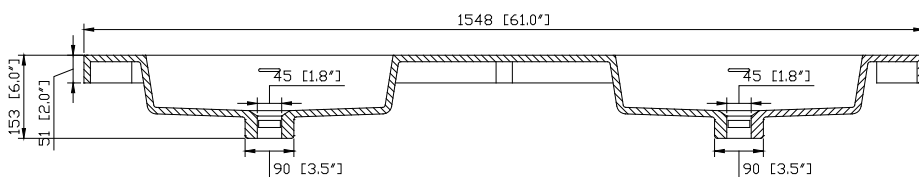

Avanity

VUT61WT

Features

- VersaStone Pure Acrylic solid surface
- Integrated rectangular bowl
- Top pre-drilled for single faucet

Nominal Dimension

- 61W x 22D x 6H inches
- 1549x 560 x 153 mm

Colors / Finishes

WT - White

Related Items

Drain	VC-DRAIN-CP	VC-DRAIN-BN		
Vanity	BROOKS	BRENTWOOD	HAMILTON	LEXINGTON
	MADISON	MODERO	TRIBECA	

Product Diagrams

Top

Front

Side