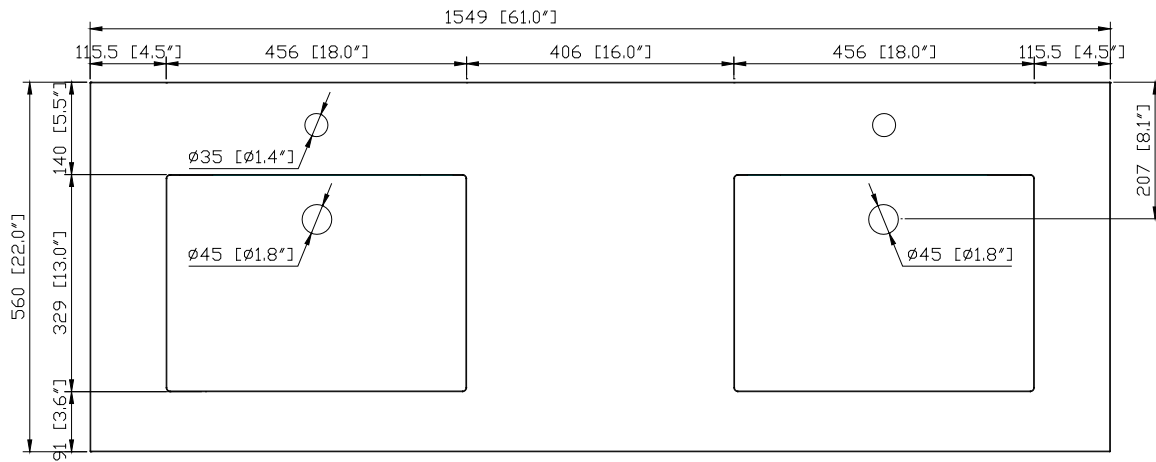

Avanity

VUT61WT

Features

- VersaStone Pure Acrylic solid surface
- Integrated rectangular bowl
- Top pre-drilled for single faucet

Nominal Dimension

- 61W x 22D x 6H inches
- 1549x 560 x 153 mm

Colors / Finishes

WT - White

Related Items

Drain	VC-DRAIN-CP	VC-DRAIN-BN		
Vanity	BROOKS	BRENTWOOD	HAMILTON	LEXINGTON
	MADISON	MODERO	TRIBECA	

Product Diagrams

Top

Front

Side