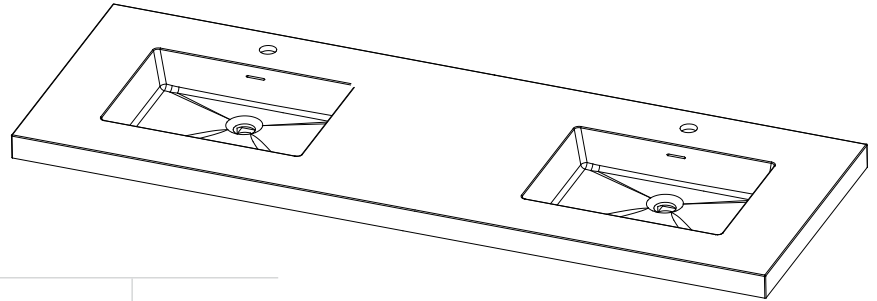

Avanity

VUT61WT

Features

- VersaStone Pure Acrylic solid surface
- Integrated rectangular bowl
- Top pre-drilled for single faucet

Nominal Dimension

- 61W x 22D x 6H inches
- 1549x 560 x 153 mm

Colors / Finishes

WT - White

Related Items

Drain	VC-DRAIN-CP	VC-DRAIN-BN		
Vanity	BROOKS	BRENTWOOD	HAMILTON	LEXINGTON
	MADISON	MODERO	TRIBECA	

Product Diagrams

Top

Front

Side