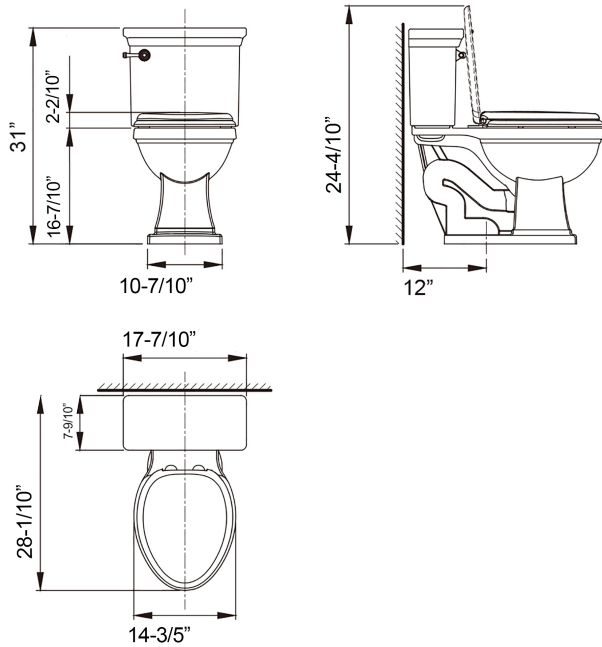

PENINSULA

Peninsula Two-Piece Toilet W532-1131-U1

FEATURES

Dimensions / Weight	L 28-3/16" x W 17-3/4" x H 31-1/4"	
Weight	82.9 lbs	
Material Finish	Vitreous China, Polypropylene and Easy Clean Antibacterial Glaze	
Color	White	
Water Consumption	1.28 GPF (4.8LPF)	Tank Lever: B5081.PC
Configuration	Rough-In 12" Floor Mounted/Siphonic Elongated Bowl Shape ADA Height Toilet Bowl Two Piece Toilet	(Included, Left-Sided Handle Lever/ Polished Chrome Brass) Seat: Polypropylene, G02-0211-U1 Bowl: W532T-081-U1

CODES/STANDARDS

ASME A112.19.2-2013/CSA B45.1-13, ASSE 1002
Single-Flush PREMIUM High-Efficiency Toilet (UHET) at 1.28 GPF (4.8LPF)
MAP Listed-Highly Recommended Flush Performance

DETAILS

The Peninsula collection features elegant curves while conveying a charming traditional frankness. Our Peninsula close coupled toilet is equipped with a bottom inlet, vertical outlet, 1.28GPF (4.8L) flush, Easy Clean antibacterial glaze, a silent seat and a 12" rough-in dimension.