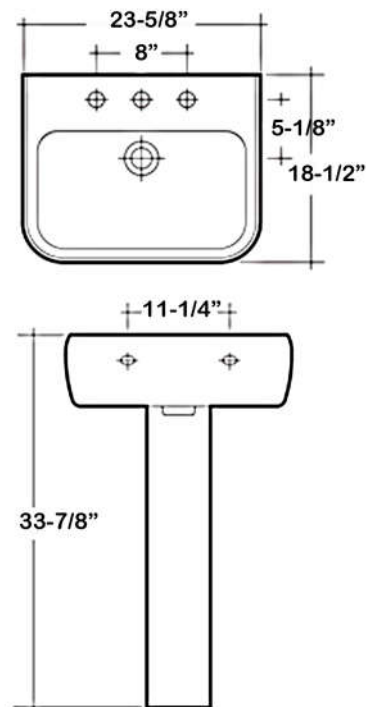

METROPOLITAN 600 PEDESTAL LAVATORY

CAT. NO
3-100X

Faucet not included

W: 23-5/8"
D: 18-1/2"
H: 33-7/8"

Interior Dimensions:

Basin interior:	21" x 12-1/8"
Basin depth:	5-1/8"
Water depth to overflow:	3-1/4"
Faucet and spout holes:	1-3/8"
Back of basin to center of faucet:	2-1/2"
Back of basin to center of drain	7-1/2"
Mount bolts height:	32"
Mount holes cc:	11-1/4"

Features:

- ▶ Made of Vitreous China
- ▶ Available for 1 hole (3-1001), 4" centerset (3-1004) and 8" widespread (3-1008)
- ▶ Pre-drilled overflow hole
- ▶ Mounting Hardware Included
- ▶ For ease installation order **Hangers** (pair) or **Bracket** (one)

Colors:

WH White

Compliance Certification
Meets or exceeds the following specifications: ASME A112.19.2:2018 and CSA B45.1-18 for ceramic plumbing fixtures.

Dimensions of fixture are nominal and may vary within the range of tolerances established by ASME Standard A112.19.2-2018. Dimensions and specifications subject to change without notice.