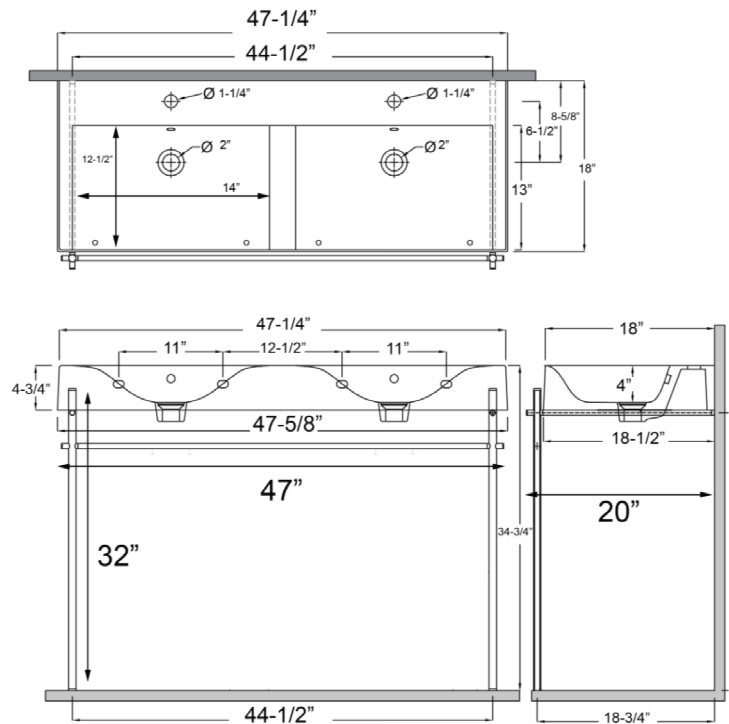

RAK DES 1210 CONSOLE

Cat. No
631WH-MB

Faucet not included

W: 47-⁵/₈" overall
D: 20"
H: 34-³/₄"

Leg Dimensions

Length: 47"
Height: 32"
Depth: 20"

Interior Dimensions:

Basin Interior:	12- ¹ / ₂ " x 14"
Basin Depth:	4"
Water depth to overflow:	2"
Back of basin to center of faucet:	2- ³ / ₈ "
Back of basin to center of drain:	8- ⁵ / ₈ "
Mount bolts height:	32- ⁷ / ₈ "
Mount holes cc:	34- ³ / ₄ "
Faucet and spout holes:	1- ¹ / ₄ "
Stand bolt height:	29- ¹ / ₂ " x 44- ¹ / ₂ "

Features:

- ▶ Fine fire clay for durability
- ▶ Transitional style
- ▶ Rectangular basin
- ▶ Drilled for single faucet hole
- ▶ Available pre-drilled for 1-hole faucet (**631WH-MB**)
- ▶ RAK logo
- ▶ Mounting Hardware Included
- ▶ Pre-drilled overflow hole

Colors:

WH White

Compliance Certification

Meets or exceeds the following specifications: ASME A112.19.1 2018 AND CSA B45.1-18 for Fire Clay fixtures.

Dimensions of fixture are nominal and may vary within the range of tolerances established by ASME Standard A112.19.2.2018. Dimensions and specifications subject to change without notice.