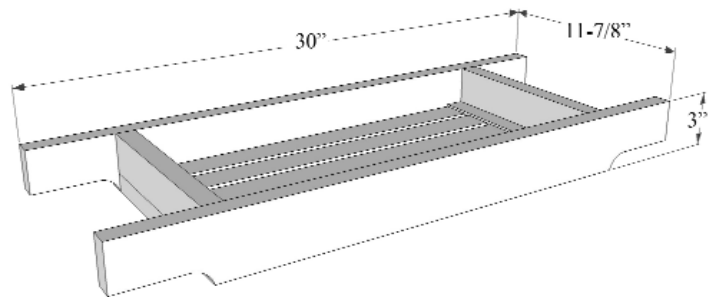

30" TEAK TUB CADDY TRAY

Cat. No.
BC2022

Length: 30"
Height: 3"

Features:

- ▶ Eco-friendly teak constructed
- ▶ Natural unsealed finish
- ▶ Sanded and kiln dried for a smooth finish
- ▶ Rest across tub rims
- ▶ Assembly not required

Dimensions and specifications subject to change without notice.