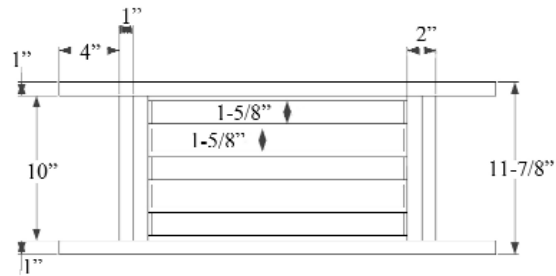

30" TEAK TUB CADDY TRAY

Cat. No.
BC2022

Length: 30"
Height: 3"

Features:

- ▶ Eco-friendly teak constructed
- ▶ Natural unsealed finish
- ▶ Sanded and kiln dried for a smooth finish
- ▶ Rest across tub rims
- ▶ Assembly not required

Dimensions and specifications subject to change without notice.