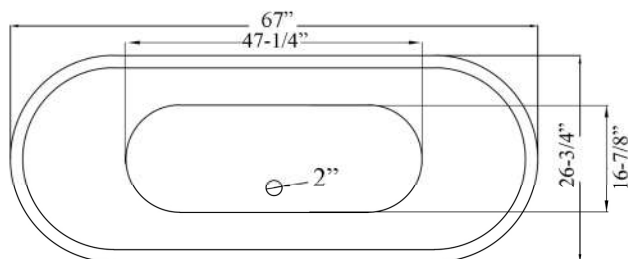

# WAKELY 68" CAST IRON DOUBLE ROLL TOP TUB

Cat. No.  
CTBATN68

L: 67"  
W: 26-3/4"  
H: 28-1/2" (from floor to top of tub)

Water depth: 19-5/8" to top of tub  
Water depth: 15-5/8" to overflow

## Features:

- ▶ Inside finish is white enamel
- ▶ Cast iron tub wrapped in metal skirt
- ▶ No faucet holes
- ▶ Tub is thoroughly inspected before shipment
- ▶ Extra wide for more comfort

**Custom Colors Available** (inside of tub is always white enamel):  
Painted bathtubs are considered "special order" and are not returnable  
\$160 Bisque or Black \$250 Designer Color

Gallon Capacity: 40  
Shipping Weight: 504 lbs.  
Empty Weight: 324 lbs.  
Filled Weight: 658 lbs.

Dimensions of fixture are nominal and may vary within the range of tolerances established by ANSI Standard A112.19.2. Dimensions and specifications subject to change without notice.