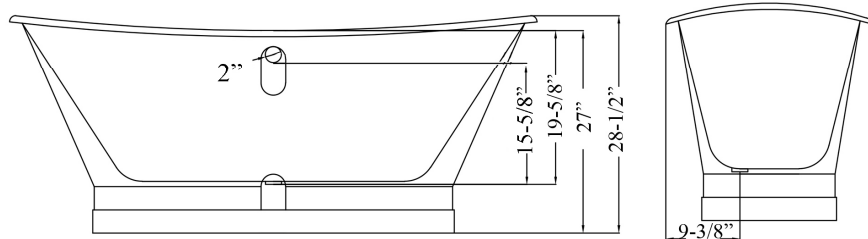

# WAKELY 68" CAST IRON DOUBLE ROLL TOP TUB

Cat. No.  
CTBATN68

L: 67"  
W: 26-3/4"  
H: 28-1/2" (from floor to top of tub)

Water depth: 19-5/8" to top of tub  
Water depth: 15-5/8" to overflow

## Features:

- ▶ Inside finish is white enamel
- ▶ Cast iron tub wrapped in metal skirt
- ▶ No faucet holes
- ▶ Tub is thoroughly inspected before shipment
- ▶ Extra wide for more comfort

**Custom Colors Available** (inside of tub is always white enamel):  
Painted bathtubs are considered "special order" and are not returnable  
\$160 Bisque or Black \$250 Designer Color

Gallon Capacity: 40  
Shipping Weight: 504 lbs.  
Empty Weight: 324 lbs.  
Filled Weight: 658 lbs.

Dimensions of fixture are nominal and may vary within the range of tolerances established by ANSI Standard A112.19.2. Dimensions and specifications subject to change without notice.