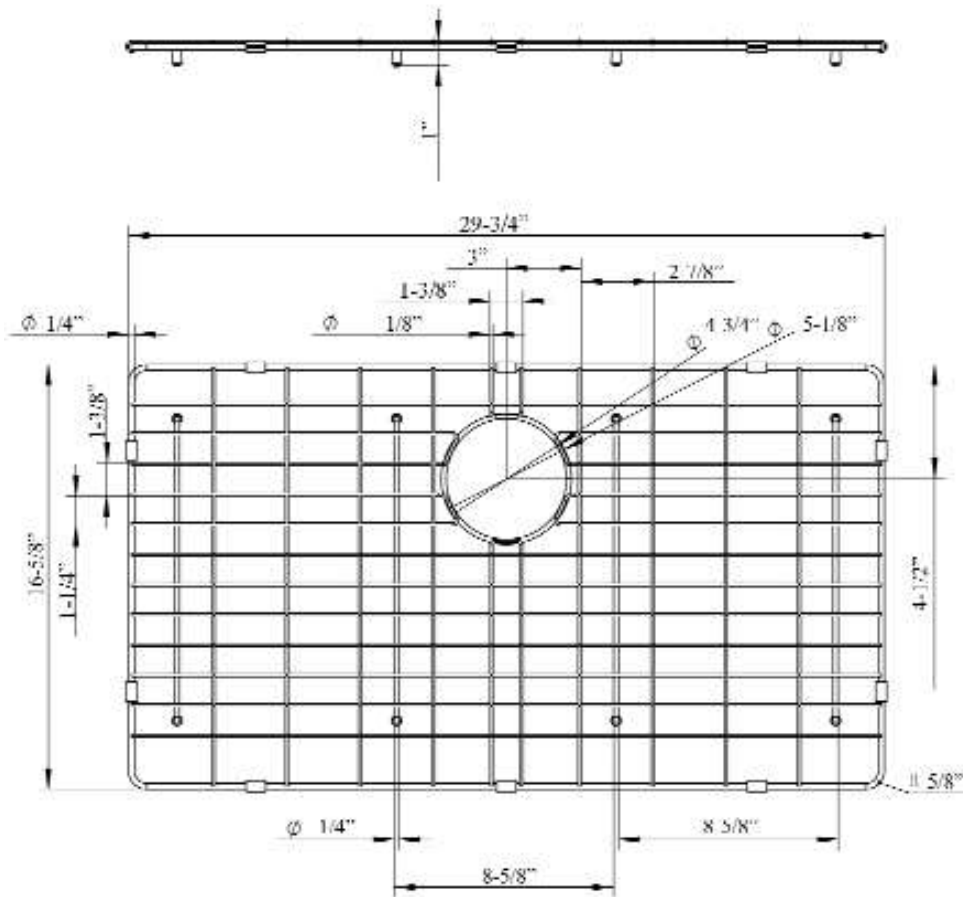

KSSSB2160 WIRE GRID

Cat. No.
KSSSB2160-WIRE

Features:

- ▶ Fits bottom of KSSSB2160 farmer sink
- ▶ Rubber Feet Covers Included

Finishes:

SS Stainless Steel

W: 29-³/₄"
D: 16-⁵/₈"
H: 1"

Drain Hole : 4-³/₄"

Dimensions and specifications subject to change without notice.