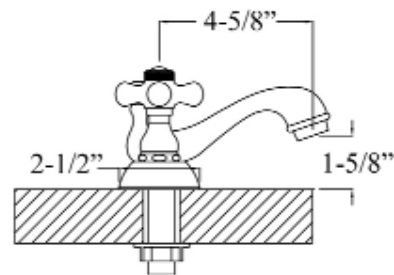

DONATA 4" CENTERSET LAVATORY FAUCET

Cat. No.
LFC204-PC

Features:

- ▶ Constructed of solid brass
- ▶ Hook swivel spout
- ▶ Porcelain cross handles
- ▶ Compact 4" centerset design
- ▶ Drain not included
- ▶ Connection hoses not included
- ▶ Height to spout 1-5/8"
- ▶ Length of base plate 6-1/2"
- ▶ Ceramic disc cartridges
- ▶ Flow rate is 1.2 GPM at 60 psi
- ▶ cUPC/NSF/AB1953 Certified

Finishes:

- CP** Polished Chrome
- BN** Brushed Nickel
- ORB** Oil Rubbed Bronze

Spout Reach: 4-5/8"
Height: 3-1/4"

Dimensions of fixture are nominal and may vary. Dimensions and specifications subject to change without notice.