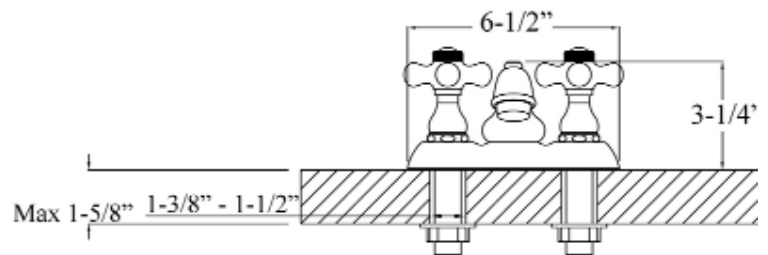

DONATA 4" CENTERSET LAVATORY FAUCET

Cat. No.
LFC204-PC

Features:

- ▶ Constructed of solid brass
- ▶ Hook swivel spout
- ▶ Porcelain cross handles
- ▶ Compact 4" centerset design
- ▶ Drain not included
- ▶ Connection hoses not included
- ▶ Height to spout 1-5/8"
- ▶ Length of base plate 6-1/2"
- ▶ Ceramic disc cartridges
- ▶ Flow rate is 1.2 GPM at 60 psi
- ▶ cUPC/NSF/AB1953 Certified

Finishes:

- CP** Polished Chrome
- BN** Brushed Nickel
- ORB** Oil Rubbed Bronze

Spout Reach: 4-5/8"
Height: 3-1/4"

Dimensions of fixture are nominal and may vary. Dimensions and specifications subject to change without notice.