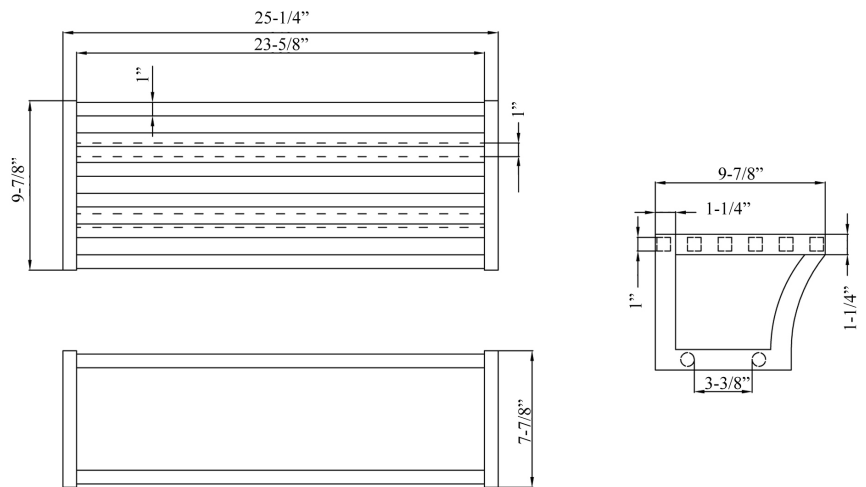

WALL HUNG TOWEL RACK

Cat. No.
TRK502

Length: 25-1/4"
Width: 9-7/8"
Height: 7-7/8"

Care and Maintenance:

Cleaning is simple. Just wipe with a soft damp cloth when needed. A liquid anti-bacterial soap can be used when needed. Wood cleaner and polish can also be used to maintain the lustre. Do not use harsh cleaners or bleach on your bamboo towel rack. They may damage the finish.

Features:

- ▶ Eco-friendly bamboo constructed
- ▶ Natural finish
- ▶ Wall hung towel rack

Dimensions and specifications subject to change without notice.