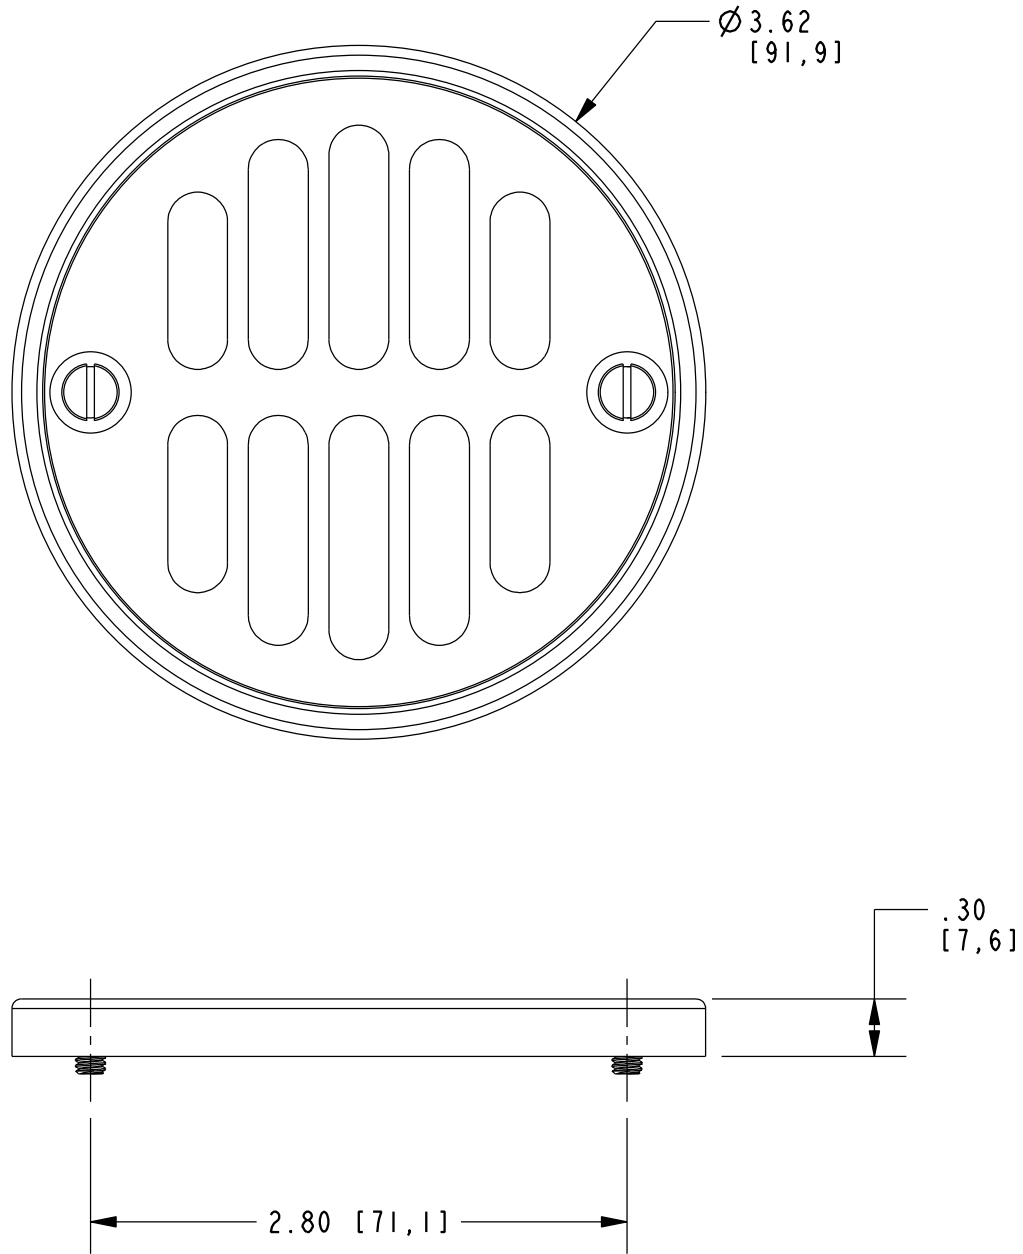

TUB & SHOWER

Shower Drain Trim Set

230

Also 230-1, 230-2 and 230-3

Features

- Solid Brass Construction
- Includes grill, trim crown and screws
- Screw holes 2-7/8" center to center
- Complements various product series

230

230-1

230-2

230-3

Specified Model

Model	Description	Colors Finishes				
230	Shower Drain Trim Set	<input type="checkbox"/> 10B	<input type="checkbox"/> 15	<input type="checkbox"/> 15S	<input type="checkbox"/> 26	<input type="checkbox"/> Other
230-1	Replacement Shower Drain Grill	<input type="checkbox"/> 10B	<input type="checkbox"/> 15	<input type="checkbox"/> 15S	<input type="checkbox"/> 26	<input type="checkbox"/> Other
230-2	Replacement Shower Drain Mounting Screws	<input type="checkbox"/> 10B	<input type="checkbox"/> 15	<input type="checkbox"/> 15S	<input type="checkbox"/> 26	<input type="checkbox"/> Other
230-3	Replacement Shower Drain Crown	<input type="checkbox"/> 10B	<input type="checkbox"/> 15	<input type="checkbox"/> 15S	<input type="checkbox"/> 26	<input type="checkbox"/> Other

Product Specification Add "Color / Finish" suffix to Model number, below.

The Shower Drain Trim Set shall be made of solid brass construction. PlumbingProduct shall feature 2-7/8" center to center screw holes and include grill, trim crown and screws. The Shower Drain Trim Set shall be Newport Brass Model 230__/____.

230

PRODUCT DIMENSIONS *(Units are in inches)*

Shower Drain Trim Set

230