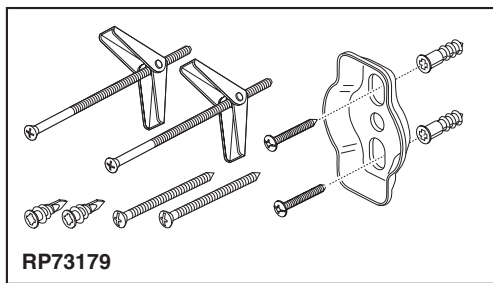

## ACCESSORIES

- Rook™ Collection
- 8" Towel Bar

Submitted Model No.: \_\_\_\_\_

Specific Features: \_\_\_\_\_

▲ Designate proper finish suffix

### STANDARD SPECIFICATIONS:

- Wood blocking is preferable behind all wall surfaces. If wood blocking is not available, try finding a wood stud to anchor at least one end of this accessory.
- Mounting hardware and mounting instructions included with product.
- Note: Plastic anchors, screws, toggle bolts, and mounting brackets are included with the mounting hardware.