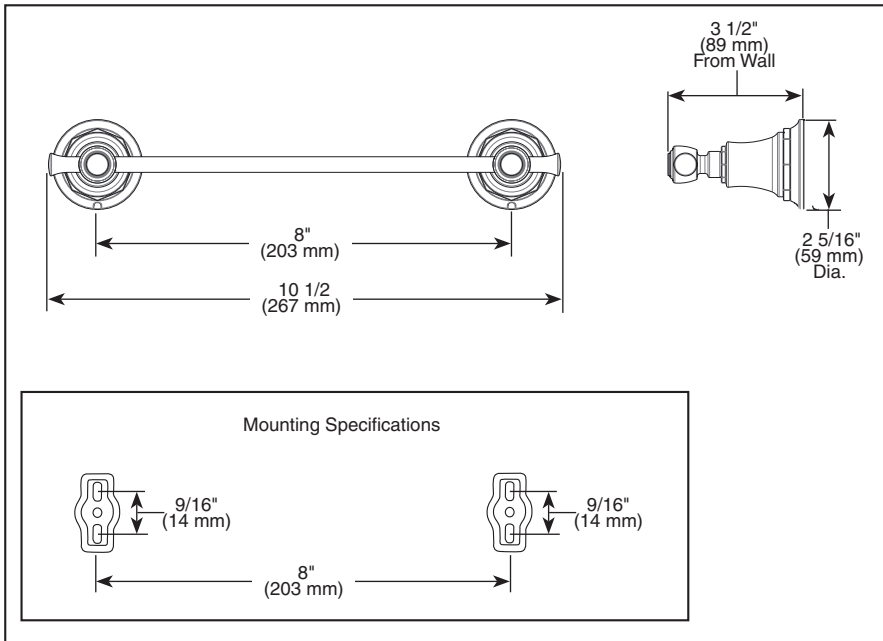

## ACCESSORIES

- Rook™ Collection
- 8" Towel Bar

Submitted Model No.: \_\_\_\_\_

Specific Features: \_\_\_\_\_

▲ Designate proper finish suffix