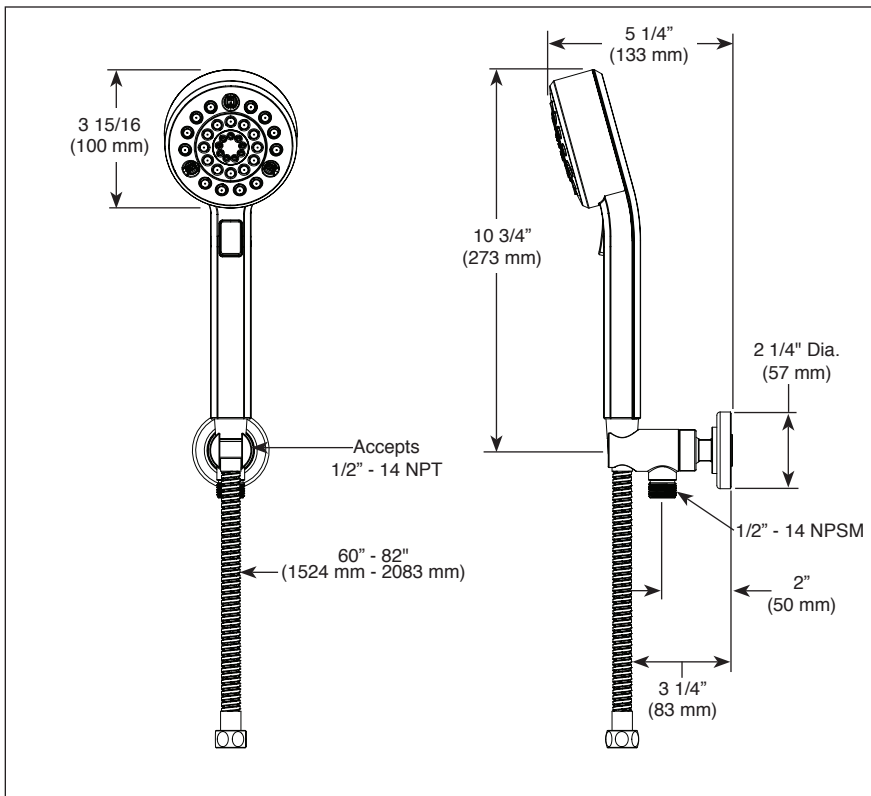

▲ Designate finish suffix

Spray Pattern

- Your Brizo Faucet hand shower incorporates a backflow protection system that has been tested to be in compliance with ASME A112.18.3. It incorporates two certified check valves in series, which operate independently and are integral, non-serviceable parts of the wand assembly.

Brizo Kitchen & Bath Company reserves the right (1) to make changes in specifications and materials, and (2) to change or discontinue models, both without notice or obligation. Dimensions are for reference only. See current full-line price book or www.brizo.com for finish options and product availability.

BSP-B-88898 Rev. D

Brizo Kitchen & Bath Company

55 E. 111th Street, Indianapolis, Indiana 46280
350 South Edgeware Road, St. Thomas, ON N5P 4L1
© 2023 Brizo Kitchen & Bath Company