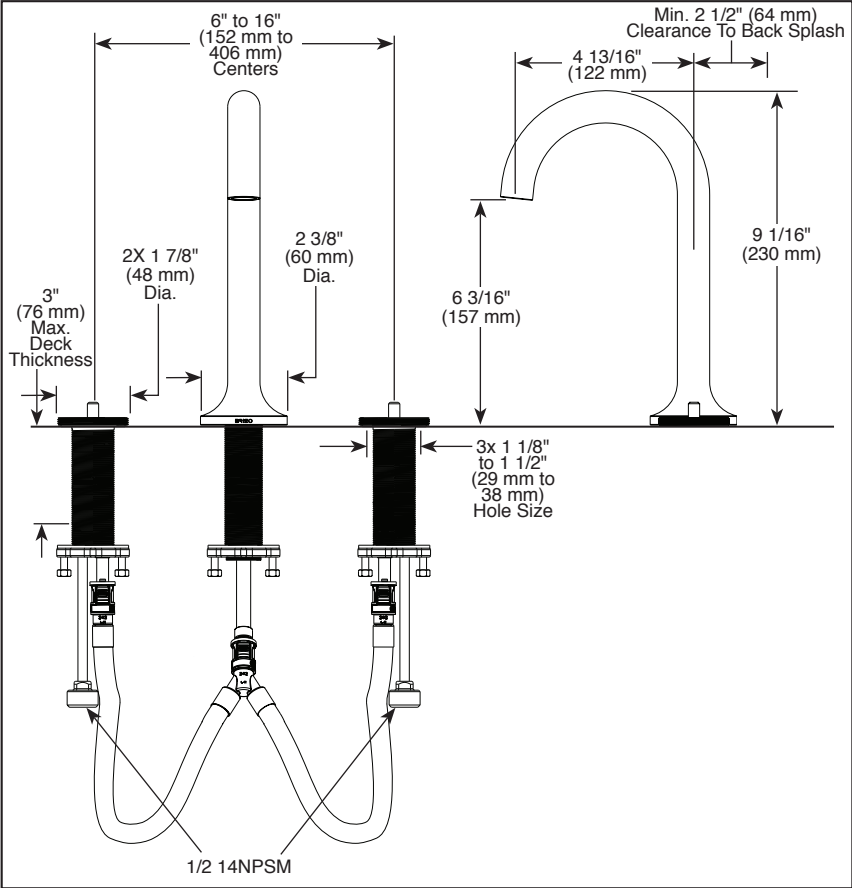

## BATHROOM FAUCET

- Odin™ Bath Collection
- Two Handle Widespread Deck Mount

Submitted Model No.: \_\_\_\_\_

Specific Features: \_\_\_\_\_

### STANDARD SPECIFICATIONS:

- Max flow rate 1.5 gpm @ 60 psi, 5.7 L/min @ 414 kPa
- Max flow rate (ECO model only) 1.2 gpm @ 60 psi, 4.5 L/min @ 414 kPa
- Three hole mount
- Ceramic cartridge
- 1/2-14 NPSM threaded inlets
- Spout features hidden water-efficient laminar flow aerator
- Drain sold separately
- Must order handles separately. See handle options below.

### COMPLIES WITH:

- ASME A112.18.1 / CSA B125.1
- Indicates compliance to ICC/ANSI A117.1
- EPA WaterSense®

<p><b>HL5375-▲</b> </p> <p>3 7/8" (98 mm) 2 1/2" (64 mm)</p>	<p><b>HX5375-▲</b> </p> <p>3 7/8" (98 mm) 1 1/2" (38 mm)</p>	<p><b>HX5375-▲WD</b> </p> <p>3 7/8" (98 mm) 1 1/2" (38 mm)</p>
<p><b>HI5373-▲</b> </p> <p>2 3/8" (60 mm) 2 1/2" (38 mm)</p>	<p><b>HX5373-▲</b> </p> <p>2 3/8" (60 mm) 1 1/2" (38 mm)</p>	<p><b>HX5373-▲WD</b> </p> <p>2 3/8" (60 mm) 1 1/2" (38 mm)</p>