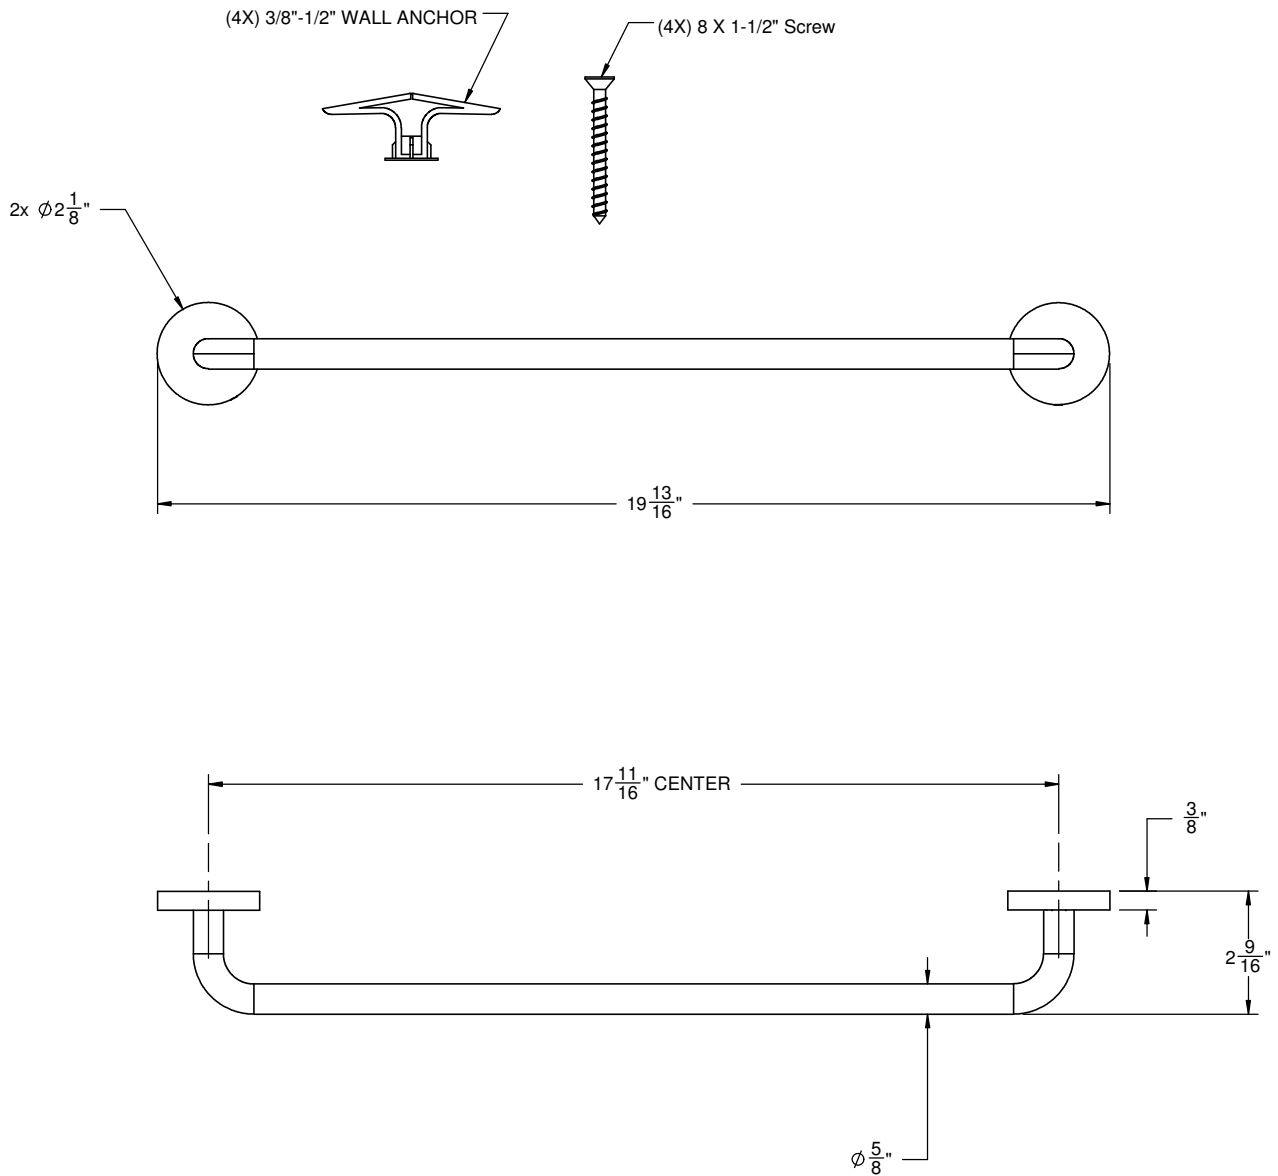

Features

- Over 30 finishes including 15 PVD finishes
- Solid brass construction
- Includes all mounting hardware
- For additional product listing, see www.californiafaucets.com

74-18

Codes/Standards Applicable

Meets or exceeds the following at date of manufacture:

- None applicable

ALL DIMENSIONS SHOWN TO NEAREST 1/16"