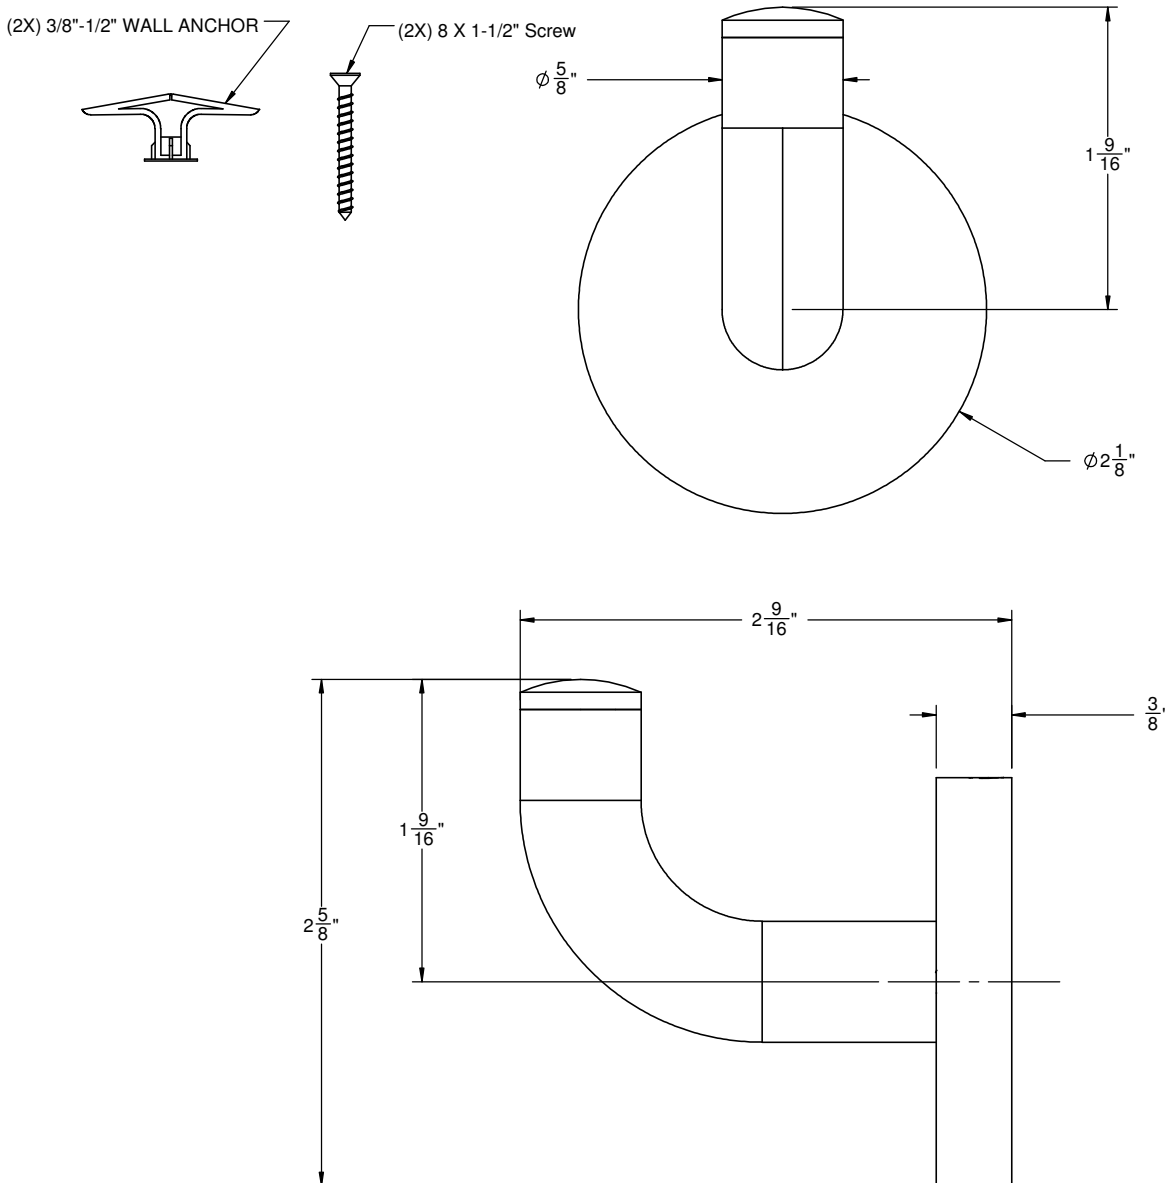

### Features

- Over 30 finishes including 14 PVD finishes
- Solid brass construction
- Includes all mounting hardware
- For additional product offerings, see [www.californiafaucets.com](http://www.californiafaucets.com)

## 74-RH

### Codes/Standards Applicable

Meets or exceeds the following at date of manufacture:

- None applicable

ALL DIMENSIONS SHOWN TO NEAREST 1/16"