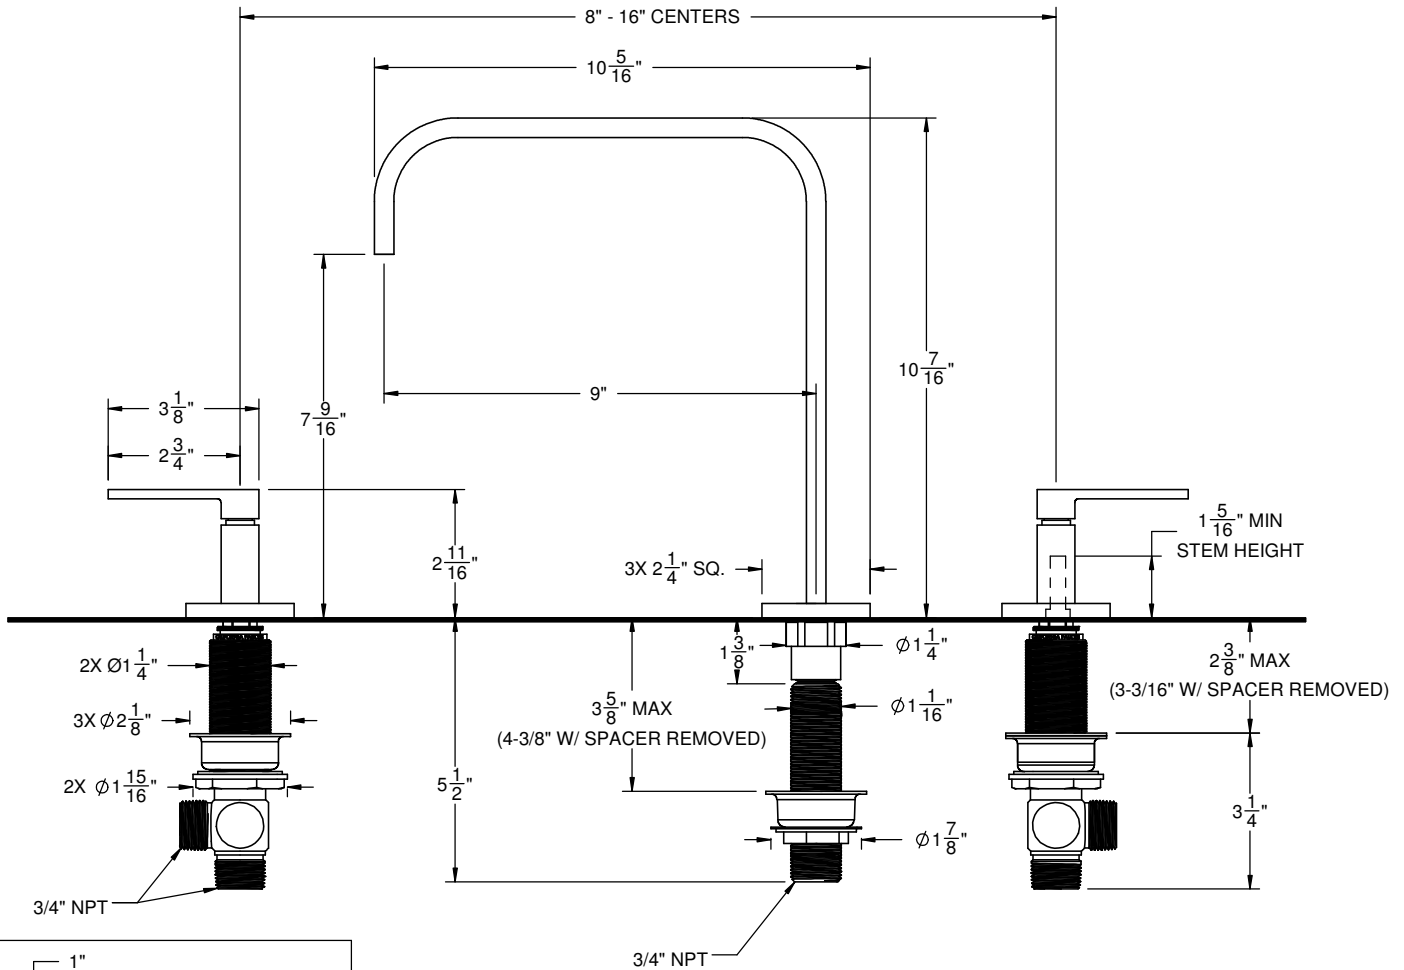

California Faucets®

TERRA MAR™

ROMAN TUB SET

7808

Features

- 9" spout center to center
- Max flow rate: 10 gpm (37.8 L/min)
- Includes rough in valves
- 1/4 turn ceramic disc cartridges
- Solid brass construction
- Over 30 finishes including 15 PVD finishes

Codes/Standards

Product meets or exceeds the following:

- ASME A112.18.1/CSA B125.1
- Commonwealth of MA
- ADA compliant

THROUGH-HOLE SPECIFICATIONS		
MIN	RECOMENDED	MAX
SPOUT: Ø1-3/16"	Ø1-3/8"	Ø1-3/4"
VALVE: Ø1-1/4"	Ø1-3/8"	Ø1-5/8"

SPECIFICATIONS SUBJECT TO CHANGE WITHOUT NOTICE

ALL DIMENSIONS SHOWN TO NEAREST 1/16"