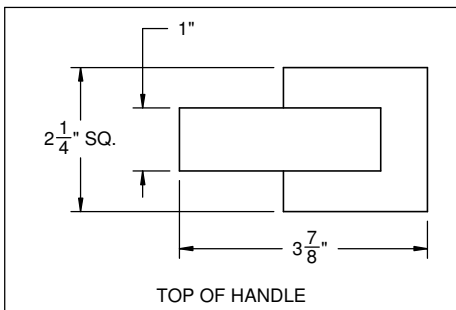

California Faucets®

TERRA MAR™

ROMAN TUB SET

7808

Features

- 9" spout center to center
- Max flow rate: 10 gpm (37.8 L/min)
- Includes rough in valves
- 1/4 turn ceramic disc cartridges
- Solid brass construction
- Over 30 finishes including 15 PVD finishes

Codes/Standards

Product meets or exceeds the following:

- ASME A112.18.1/CSA B125.1
- Commonwealth of MA
- ADA compliant

THROUGH-HOLE SPECIFICATIONS		
MIN	RECOMENDED	MAX
SPOUT: Ø1-3/16"	Ø1-3/8"	Ø1-3/4"
VALVE: Ø1-1/4"	Ø1-3/8"	Ø1-5/8"

SPECIFICATIONS SUBJECT TO CHANGE WITHOUT NOTICE

ALL DIMENSIONS SHOWN TO NEAREST 1/16"