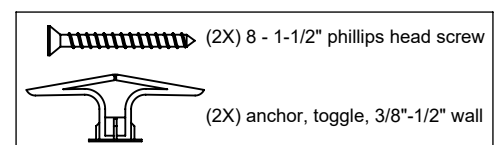

California Faucets®

CHRISTOPHERGRUBB Collection

Doheny™

Double Robe Hook

C2-DRH

Features

- Available in 28 finishes including 13 PVD finishes
- All brass construction
- Includes all mounting hardware

Codes/Standards

Product meets or exceeds the following:

- None applicable

Dimensions are inches, rounded to 1/16"
[Dimensions in brackets are mm, rounded to 1mm]