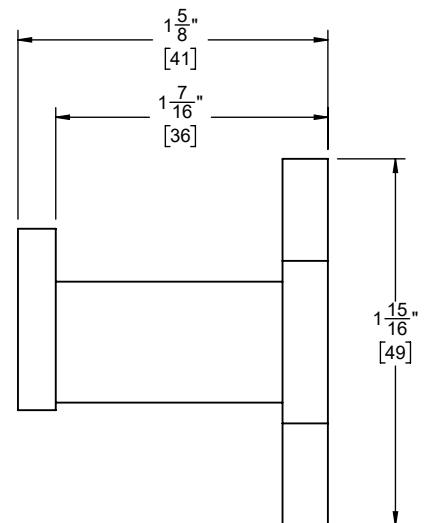

California Faucets®

CHRISTOPHERGRUBB Collection

Doheny™

Double Robe Hook

C2-DRH

Features

- Available in 28 finishes including 13 PVD finishes
- All brass construction
- Includes all mounting hardware

Codes/Standards

Product meets or exceeds the following:

- None applicable

Dimensions are inches, rounded to 1/16"
[Dimensions in brackets are mm, rounded to 1mm]