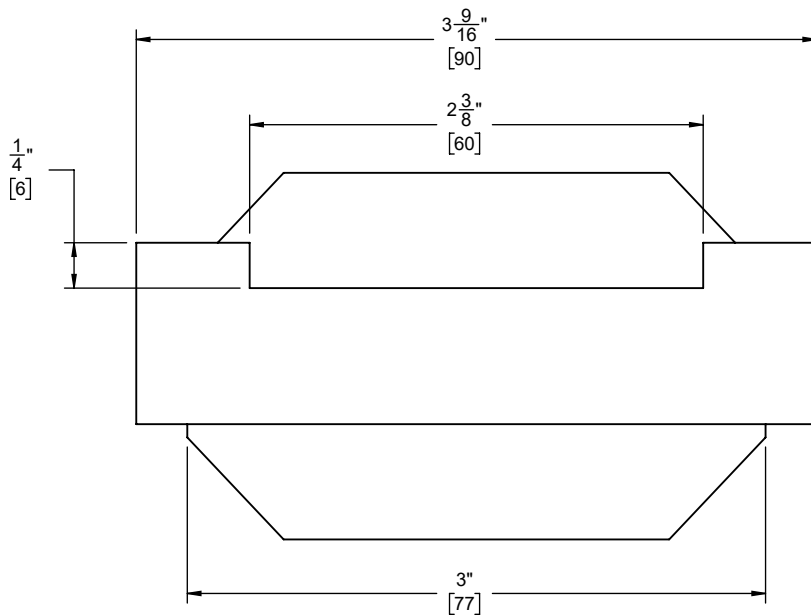

California Faucets®

CHRISTOPHERGRUBB Collection

Doheny™

Double Robe Hook

C2-DRH

Features

- Available in 28 finishes including 13 PVD finishes
- All brass construction
- Includes all mounting hardware

Codes/Standards

Product meets or exceeds the following:

- None applicable

Dimensions are inches, rounded to 1/16"
[Dimensions in brackets are mm, rounded to 1mm]