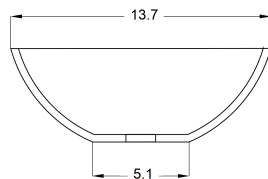

SIDE
VIEW

Drain kit required.
contact us.

Suggested Bathtub
ASSANA

Dimensions : LWH 22" x 14" x 5"
Inside Depth : 4.5"
Edge / Rim width : 0.5"
Waste diameter : 1.57" (40mm)
Weight : 22 lbs

Overflow : No Overflow included
Tap holes : None
Material : 100% DADOquartz
Color : White
Finish : Gloss or Matte
Warranty : Lifetime

We pursue a policy of continual development and improvement and as such product specifications may be changed without prior notice. Please refer to our installation and maintenance guides. All measurements subject to +-5% tolerance. www.fc Bathrooms.com