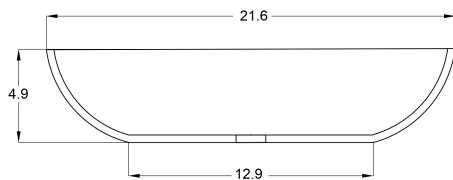

## SPECIFICATIONS

Matte Finish item# 15TW100

Gloss Finish item# 15TG100

TOP  
VIEW

FRONT  
VIEW

SIDE  
VIEW

**Drain kit required.**  
contact us.

**Suggested Bathtub**  
ASSANA

**Dimensions :** LWH 22" x 14" x 5"  
**Inside Depth :** 4.5"  
**Edge / Rim width :** 0.5"  
**Waste diameter :** 1.57" (40mm)  
**Weight :** 22 lbs

**Overflow :** No Overflow included  
**Tap holes :** None  
**Material :** 100% DADOquartz  
**Color :** White  
**Finish :** Gloss or Matte  
**Warranty :** Lifetime