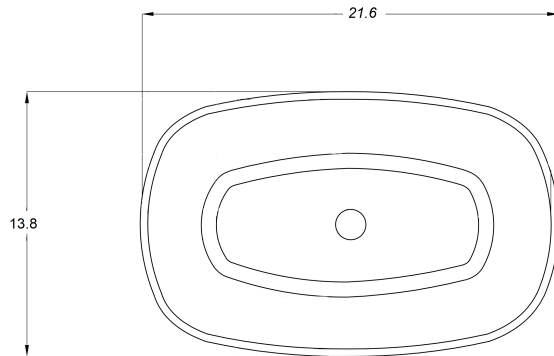

## SPECIFICATIONS

Matte Finish item# 15TW100

Gloss Finish item# 15TG100

TOP  
VIEW

FRONT  
VIEW

SIDE  
VIEW

**Drain kit required.**  
contact us.

**Suggested Bathtub**  
ASSANA

**Dimensions :** LWH 22" x 14" x 5"  
**Inside Depth :** 4.5"  
**Edge / Rim width :** 0.5"  
**Waste diameter :** 1.57" (40mm)  
**Weight :** 22 lbs

**Overflow :** No Overflow included  
**Tap holes :** None  
**Material :** 100% DADOquartz  
**Color :** White  
**Finish :** Gloss or Matte  
**Warranty :** Lifetime