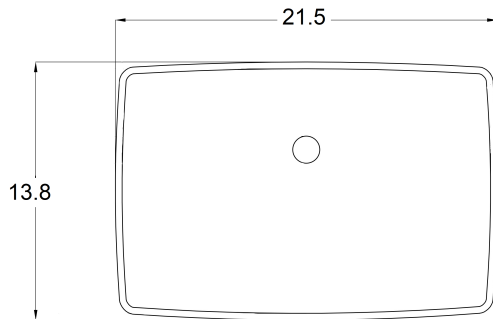

CASCATA Basin

DADOquartz®

SPECIFICATIONS

Matte Finish item# 15TW103

Gloss Finish item# 15TG103

TOP
VIEW

FRONT
VIEW

SIDE
VIEW

Drain kit required.
contact us.

Suggested Bathtub
CASCATA

Dimensions : LWH 22" x 14" x 5"

Inside Depth : 4.3"

Edge / Rim width : 0.5"

Waste diameter : 1.57" (40mm)

Weight : 22 lbs

Overflow : No Overflow included