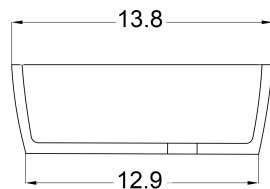

SIDE
VIEW

Drain kit required.
contact us.

Suggested Bathtub
CASCATA

Dimensions : LWH 22" x 14" x 5"

Inside Depth : 4.3"

Edge / Rim width : 0.5"

Waste diameter : 1.57" (40mm)

Weight : 22 lbs

Overflow : No Overflow included

Tap holes : None

Material : 100% DADOquartz

Color : White

Finish : Gloss or Matte

Warranty : Lifetime

We pursue a policy of continual development and improvement and as such product specifications may be changed without prior notice. Please refer to our installation and maintenance guides. All measurements subject to +-5% tolerance. www.fcbathrooms.com