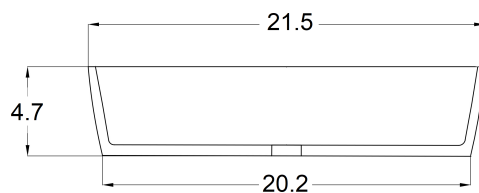

CASCATA Basin

DADOquartz®

SPECIFICATIONS

Matte Finish item# 15TW103

Gloss Finish item# 15TG103

TOP
VIEW

FRONT
VIEW

SIDE
VIEW

Drain kit required.
contact us.

Suggested Bathtub
CASCATA

Dimensions : LWH 22" x 14" x 5"

Inside Depth : 4.3"

Edge / Rim width : 0.5"

Waste diameter : 1.57" (40mm)

Weight : 22 lbs

Overflow : No Overflow included