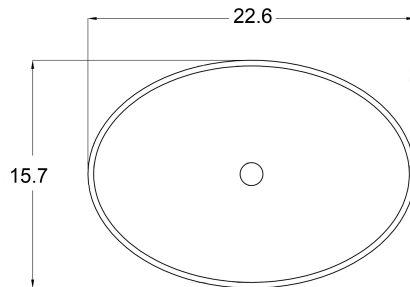

GRACELYNN Basin

DADOquartz®

SPECIFICATIONS

Matte Finish item# 15TW104

Gloss Finish item# 15TG104

TOP
VIEW