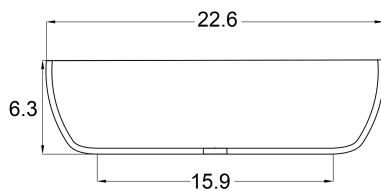

GRACELYNN Basin

DADOquartz®

SPECIFICATIONS

Matte Finish item# 15TW104

Gloss Finish item# 15TG104

TOP
VIEW

FRONT
VIEW

SIDE
VIEW

Drain kit required.
contact us.

Suggested Bathtub
GRACELYNN, GENEVIEVE &
CORDELIA

Dimensions : LWH 23" x 16" x 6"
Inside Depth : 6"
Edge / Rim width : 0.5"
Waste diameter : 1.57" (40mm)
Weight : 33 lbs

Overflow : No Overflow included
Tap holes : None
Material : 100% DADOquartz
Color : White
Finish : Gloss or Matte
Warranty : Lifetime

We pursue a policy of continual development and improvement and as such product specifications may be changed without prior notice. Please refer to our installation and maintenance guides. All measurements subject to +-5% tolerance. www.fcbathrooms.com