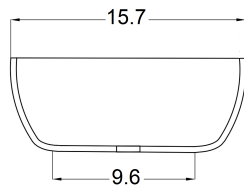

SIDE
VIEW

Drain kit required.
contact us.

Suggested Bathtub
GRACELYNN, GENEVIEVE &
CORDELIA

Dimensions : LWH 23" x 16" x 6"
Inside Depth : 6"
Edge / Rim width : 0.5"
Waste diameter : 1.57" (40mm)
Weight : 33 lbs

Overflow : No Overflow included
Tap holes : None
Material : 100% DADOquartz
Color : White
Finish : Gloss or Matte
Warranty : Lifetime

We pursue a policy of continual development and improvement and as such product specifications may be changed without prior notice. Please refer to our installation and maintenance guides. All measurements subject to +-5% tolerance. www.fcbathrooms.com