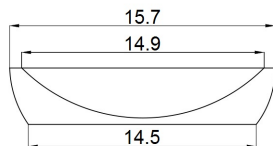

SIDE
VIEW

Drain kit required.
contact us.

Suggested Bathtub
MAYLIN

Dimensions : LWH 28" x 16" x 4"
Inside Depth : 3"
Edge / Rim width : 0.6"
Waste diameter : 1.57" (40mm)
Weight : 22 lbs

Overflow : No Overflow included
Tap holes : None
Material : 100% DADOquartz
Color : White
Finish : Gloss or Matte
Warranty : Lifetime

We pursue a policy of continual development and improvement and as such product specifications may be changed without prior notice. Please refer to our installation and maintenance guides. All measurements subject to +-5% tolerance. www.fc Bathrooms.com