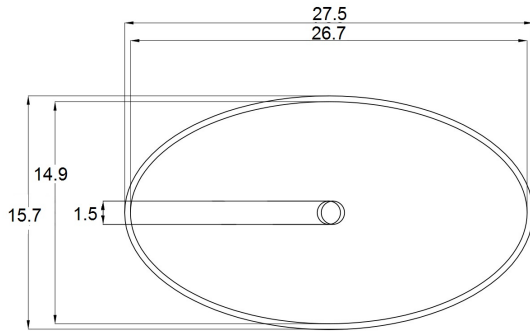

MAYLIN Basin

DADOquartz®

SPECIFICATIONS

Matte Finish item# 15TW107

Gloss Finish item# 15TG107

TOP
VIEW

FRONT
VIEW

SIDE
VIEW

Drain kit required.
contact us.

Suggested Bathtub
MAYLIN

Dimensions : LWH 28" x 16" x 4"
Inside Depth : 3"
Edge / Rim width : 0.6"
Waste diameter : 1.57" (40mm)
Weight : 22 lbs

Overflow : No Overflow included
Tap holes : None
Material : 100% DADOquartz
Color : White
Finish : Gloss or Matte
Warranty : Lifetime