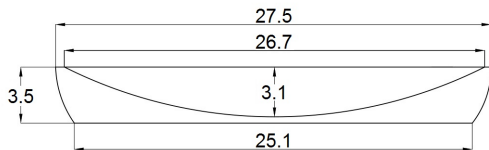

MAYLIN Basin

DADOquartz®

SPECIFICATIONS

Matte Finish item# 15TW107

Gloss Finish item# 15TG107

TOP
VIEW

FRONT
VIEW

SIDE
VIEW

Drain kit required.
contact us.

Suggested Bathtub
MAYLIN

Dimensions : LWH 28" x 16" x 4"
Inside Depth : 3"
Edge / Rim width : 0.6"
Waste diameter : 1.57" (40mm)
Weight : 22 lbs

Overflow : No Overflow included
Tap holes : None
Material : 100% DADOquartz
Color : White
Finish : Gloss or Matte
Warranty : Lifetime

We pursue a policy of continual development and improvement and as such product specifications may be changed without prior notice. Please refer to our installation and maintenance guides. All measurements subject to +-5% tolerance. www.fc Bathrooms.com