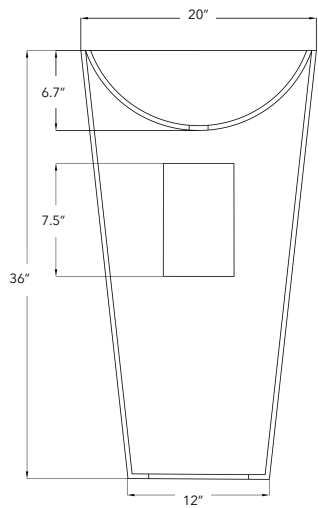

PEDESTAL Basin

DADOquartz®

SPECIFICATIONS

LANA

Matte Finish item# 15FW100
Gloss Finish item# 15FG100

TOP
VIEW

SIDE
VIEW

MORGANE

Matte Finish item# 15FW101
Gloss Finish item# 15FG101

Drain kit required.
contact us.

LANA : LWH 20" x 20" x 36"

MORGANE : LWH 23" x 16" x 36"

Inside Depth : L 6.7" / M 6"

Edge / Rim width : L 0.5" / M 0.9"

Waste diameter : 1.57" (40mm)

Weight : 55 lbs

Overflow : No Overflow included

Tap holes : None

Material : 100% DADOquartz

Color : White

Finish : Gloss or Matte

Warranty : Lifetime