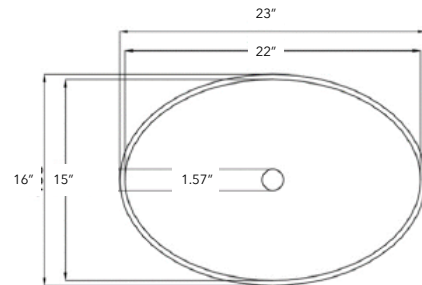

PEDESTAL Basin

DADOquartz®

SPECIFICATIONS

LANA

Matte Finish item# 15FW100
Gloss Finish item# 15FG100

TOP
VIEW

SIDE
VIEW

MORGANE

Matte Finish item# 15FW101
Gloss Finish item# 15FG101

Drain kit required.
contact us.

LANA : LWH 20" x 20" x 36"

MORGANE : LWH 23" x 16" x 36"

Inside Depth : L 6.7" / M 6"

Edge / Rim width : L 0.5" / M 0.9"

Waste diameter : 1.57" (40mm)

Weight : 55 lbs

Overflow : No Overflow included

Tap holes : None

Material : 100% DADOquartz

Color : White

Finish : Gloss or Matte

Warranty : Lifetime