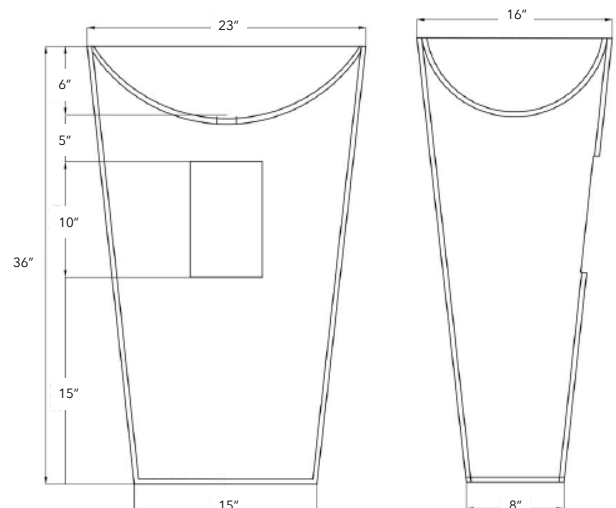

PEDESTAL Basin

DADOquartz®

SPECIFICATIONS

LANA

Matte Finish item# 15FW100
Gloss Finish item# 15FG100

TOP
VIEW

SIDE
VIEW

MORGANE

Matte Finish item# 15FW101
Gloss Finish item# 15FG101

Drain kit required.
contact us.

LANA : LWH 20" x 20" x 36"

MORGANE : LWH 23" x 16" x 36"

Inside Depth : L 6.7" / M 6"

Edge / Rim width : L 0.5" / M 0.9"

Waste diameter : 1.57" (40mm)

Weight : 55 lbs

Overflow : No Overflow included

Tap holes : None

Material : 100% DADOquartz

Color : White

Finish : Gloss or Matte

Warranty : Lifetime