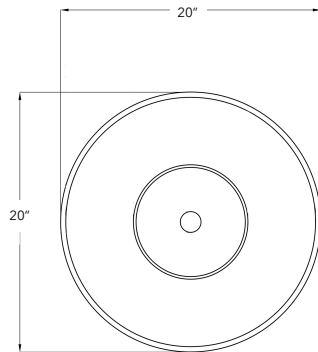

PEDESTAL Basin

DADOquartz®

SPECIFICATIONS

LANA

Matte Finish item# 15FW100
Gloss Finish item# 15FG100

TOP
VIEW

SIDE
VIEW

MORGANE

Matte Finish item# 15FW101
Gloss Finish item# 15FG101

Drain kit required.
contact us.

LANA : LWH 20" x 20" x 36"

MORGANE : LWH 23" x 16" x 36"

Inside Depth : L 6.7" / M 6"

Edge / Rim width : L 0.5" / M 0.9"

Waste diameter : 1.57" (40mm)

Weight : 55 lbs

Overflow : No Overflow included

Tap holes : None

Material : 100% DADOquartz

Color : White

Finish : Gloss or Matte

Warranty : Lifetime