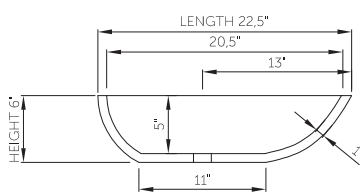

wide-edge

Price: \$890.00  
 Size (l) x (w) x (h): 22.5" x 15.0" x 6.0"  
 Top to waste: 5.0"  
 Overflow: No overflow  
 Material: DADOquartz®  
 Finish: Matte / Polished

Base dimensions: 11.0" x 6.5"  
 Edge width: 1.0"  
 Waste diameter: 1.5"  
 Weight: 33.0 LBS

### Shipping information

Packing dimensions: 24.0" x 17.0" x 8.0"  
 Shipping mass: 44.0 LBS