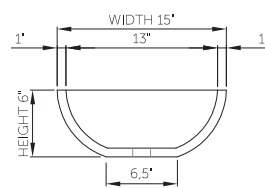

wide-edge

Price: \$890.00  
 Size (l) x (w) x (h): 22.5" x 15.0" x 6.0"  
 Top to waste: 5.0"  
 Overflow: No overflow  
 Material: DADOquartz®  
 Finish: Matte / Polished

Base dimensions: 11.0" x 6.5"  
 Edge width: 1.0"  
 Waste diameter: 1.5"  
 Weight: 33.0 LBS

### Shipping information

Packing dimensions: 24.0" x 17.0" x 8.0"  
 Shipping mass: 44.0 LBS