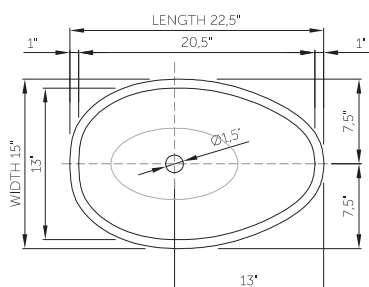

wide-edge

Price: \$890.00  
 Size (l) x (w) x (h): 22.5" x 15.0" x 6.0"  
 Top to waste: 5.0"  
 Overflow: No overflow  
 Material: DADOquartz®  
 Finish: Matte / Polished

Base dimensions: 11.0" x 6.5"  
 Edge width: 1.0"  
 Waste diameter: 1.5"  
 Weight: 33.0 LBS

### Shipping information

Packing dimensions: 24.0" x 17.0" x 8.0"  
 Shipping mass: 44.0 LBS