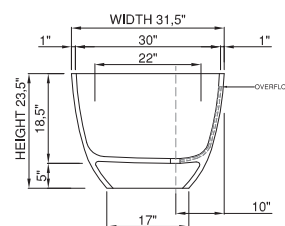

thin-edge

new

Price: \$4 990.00  
 On promotion - white \$3 990.00  
 Size (l) x (w) x (h): 71.0" x 31.0" x 23.5"  
 Waste to floor: 5.0"  
 Water capacity: 93.0 GAL  
 Overflow: Internal overflow  
 Material: DADOquartz®  
 Finish: Matte / Polished

Maximum water level: 15.5"  
 Base dimensions: 39.5" x 17.0"  
 Edge width: 1.0"  
 Waste diameter: 2.0"  
 Weight: 207.0 LBS

### Shipping information

Packing dimensions: 74.6" x 38.0" x 30.7"  
 Shipping mass: 317.5 LBS