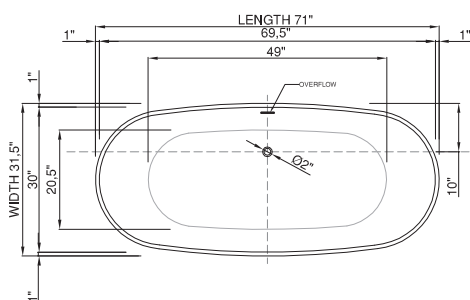

thin-edge

new

Price: \$4 990.00  
 On promotion - white \$3 990.00  
 Size (l) x (w) x (h): 71.0" x 31.0" x 23.5"  
 Waste to floor: 5.0"  
 Water capacity: 93.0 GAL  
 Overflow: Internal overflow  
 Material: DADOquartz®  
 Finish: Matte / Polished

Maximum water level: 15.5"  
 Base dimensions: 39.5" x 17.0"  
 Edge width: 1.0"  
 Waste diameter: 2.0"  
 Weight: 207.0 LBS

### Shipping information

Packing dimensions: 74.6" x 38.0" x 30.7"  
 Shipping mass: 317.5 LBS