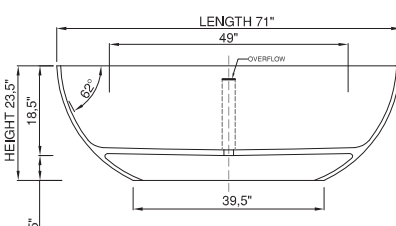

thin-edge

new

Price: \$4 990.00  
 On promotion - white \$3 990.00  
 Size (l) x (w) x (h): 71.0" x 31.0" x 23.5"  
 Waste to floor: 5.0"  
 Water capacity: 93.0 GAL  
 Overflow: Internal overflow  
 Material: DADOquartz®  
 Finish: Matte / Polished

Maximum water level: 15.5"  
 Base dimensions: 39.5" x 17.0"  
 Edge width: 1.0"  
 Waste diameter: 2.0"  
 Weight: 207.0 LBS

### Shipping information

Packing dimensions: 74.6" x 38.0" x 30.7"  
 Shipping mass: 317.5 LBS