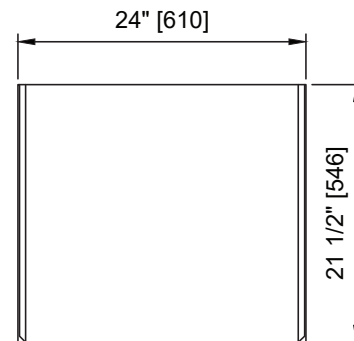

SPECIFICATION SHEET

ML-96MC

Milano 96-inch
Double Sink Vanity
Set with Linen Tower
& Center Drawer

OVERALL DIMENSIONS:
96" x 22" x 73" (W x L x H)

AVAILABLE CABINET COLOR:
White or Blue

NATURALSTONE DISCLAIMER

FRONT VIEW

TOP VIEW

BACK VIEW