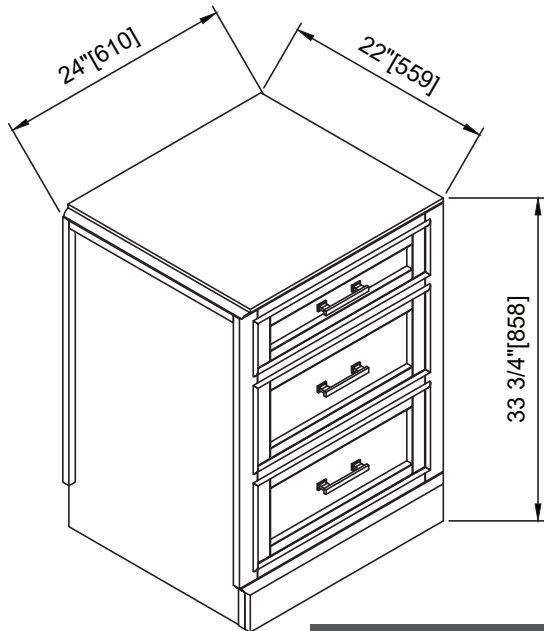

SPECIFICATION SHEET

ML-96MC

Milano 96-inch
Double Sink Vanity
Set with Linen Tower
& Center Drawer

OVERALL DIMENSIONS:
96" x 22" x 73" (W x L x H)

AVAILABLE CABINET COLOR:
White or Blue

NATURALSTONE DISCLAIMER

FRONT VIEW

TOP VIEW

BACK VIEW