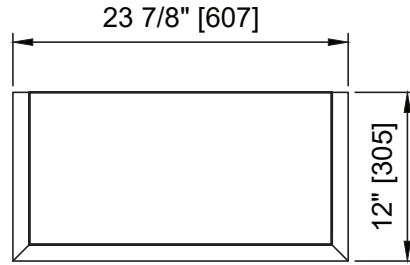

TOP VIEW

BACK VIEW

TOP VIEW

BACK VIEW