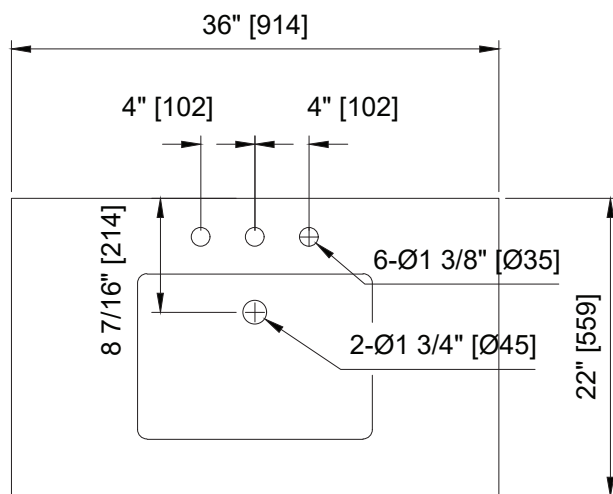

SPECIFICATION SHEET

ML-96MC

Milano 96-inch
Double Sink Vanity
Set with Linen Tower
& Center Drawer

OVERALL DIMENSIONS:
96" x 22" x 73" (W x L x H)

AVAILABLE CABINET COLOR:
White or Blue

NATURALSTONE DISCLAIMER

The purchaser acknowledges that the countertop is made of natural stone, no two pieces of are exactly alike. They are prone to variations in color, texture, shade and veining, which are not to be considered as a defect. Design Element does not warranty natural stone products for shade coloration, size/ thickness variation, clefing, nor surface finish variation.

CONTACT SUPPORT

Email: cs@designelementusa.com
Phone: TOLL-FREE 888-487-4488
9AM-5PM PST, MONDAY TO FRIDAY
8715 Boston Place,
Rancho Cucamonga
CA, 91730

TOP VIEW