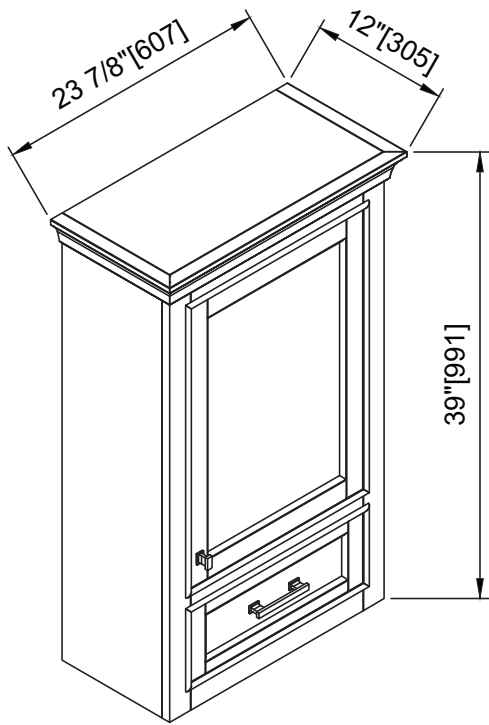

FRONT VIEW

TOP VIEW

BACK VIEW

TOP VIEW

BACK VIEW