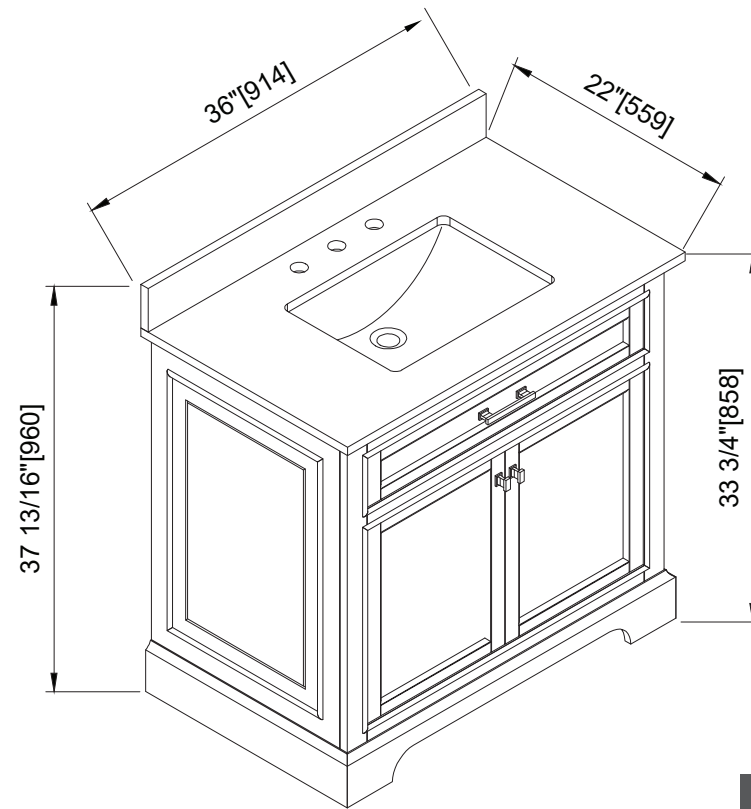

SPECIFICATION SHEET

ML-96MC

Milano 96-inch
Double Sink Vanity
Set with Linen Tower
& Center Drawer

OVERALL DIMENSIONS:
96" x 22" x 73" (W x L x H)

AVAILABLE CABINET COLOR:
White or Blue

NATURALSTONE DISCLAIMER

The purchaser acknowledges that the countertop is made of natural stone, no two pieces of are exactly alike. They are prone to variations in color, texture, shade and veining, which are not to be considered as a defect. Design Element does not warranty natural stone products for shade coloration, size/ thickness variation, clefing, nor surface finish variation.

CONTACT SUPPORT

Email: cs@designelementusa.com
Phone: TOLL-FREE 888-487-4488
9AM-5PM PST, MONDAY TO FRIDAY
8715 Boston Place,
Rancho Cucamonga
CA, 91730

FRONT VIEW