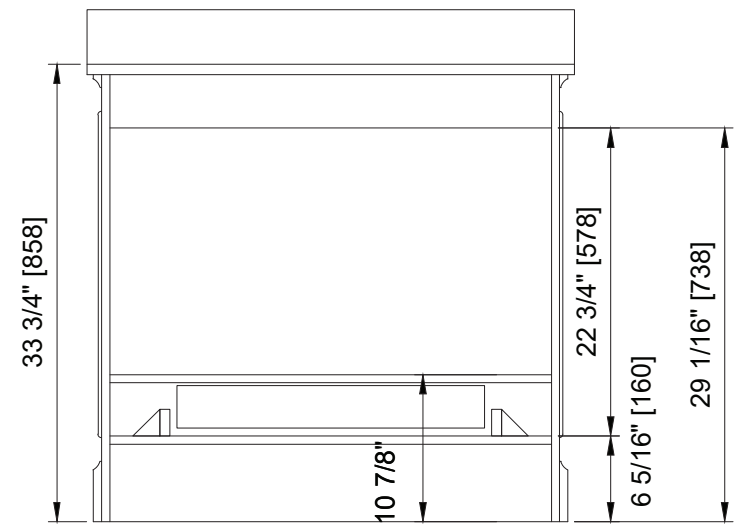

SPECIFICATION SHEET

ML-96MC

Milano 96-inch
Double Sink Vanity
Set with Linen Tower
& Center Drawer

OVERALL DIMENSIONS:
96" x 22" x 73" (W x L x H)

AVAILABLE CABINET COLOR:
White or Blue

NATURALSTONE DISCLAIMER

The purchaser acknowledges that the countertop is made of natural stone, no two pieces of are exactly alike. They are prone to variations in color, texture, shade and veining, which are not to be considered as a defect. Design Element does not warranty natural stone products for shade coloration, size/ thickness variation, clefing, nor surface finish variation.

CONTACT SUPPORT

Email: cs@designelementusa.com
Phone: TOLL-FREE 888-487-4488
9AM-5PM PST, MONDAY TO FRIDAY
8715 Boston Place,
Rancho Cucamonga
CA, 91730

BACK VIEW