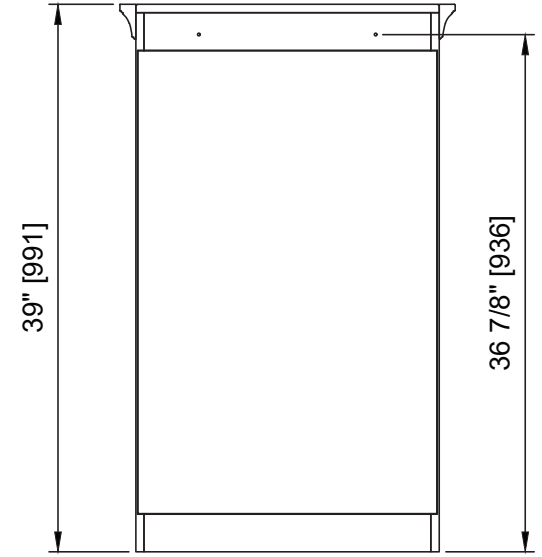

TOP VIEW

BACK VIEW

TOP VIEW

BACK VIEW