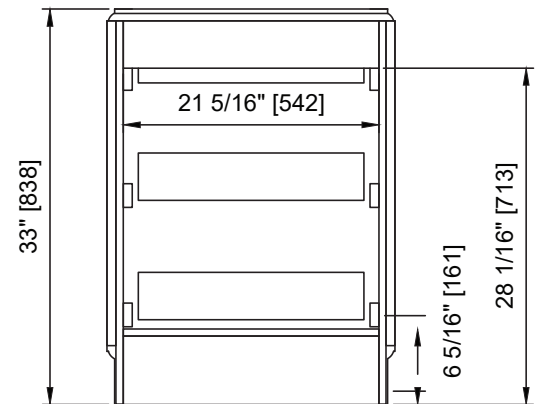

SPECIFICATION SHEET

ML-96MC

Milano 96-inch
Double Sink Vanity
Set with Linen Tower
& Center Drawer

OVERALL DIMENSIONS:
96" x 22" x 73" (W x L x H)

AVAILABLE CABINET COLOR:
White or Blue

NATURALSTONE DISCLAIMER

FRONT VIEW

TOP VIEW

BACK VIEW