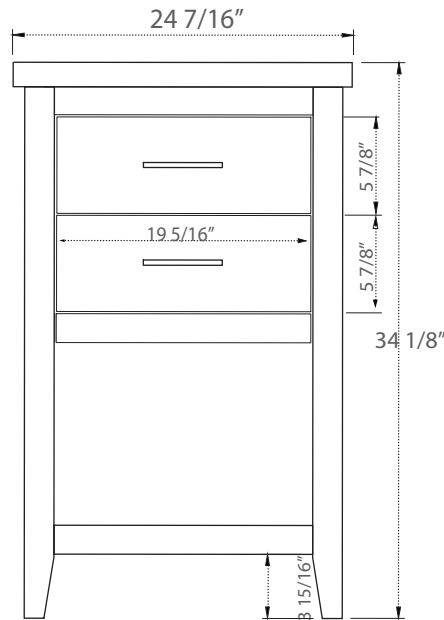

SPECIFICATION

SKU CODE:

S02-24-GY

COLLECTION: Cara

DIMENSIONS: W 24 1/2" | D 18 1/2" | H 34"

PRODUCT OVERVIEW

- Solid hardwood cabinet
- Gray Finish
- Soft closing cabinet drawers
- Two Drawers
- Satin Brass Hardware