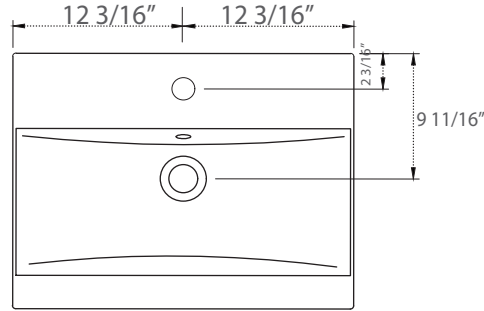

SPECIFICATION

SKU CODE:

S02-24-GY

COLLECTION: Cara

DIMENSIONS: W 24 1/2" | D 18 1/2" | H 34"

PRODUCT OVERVIEW

- Solid hardwood cabinet
- Gray Finish
- Soft closing cabinet drawers
- Two Drawers
- Satin Brass Hardware