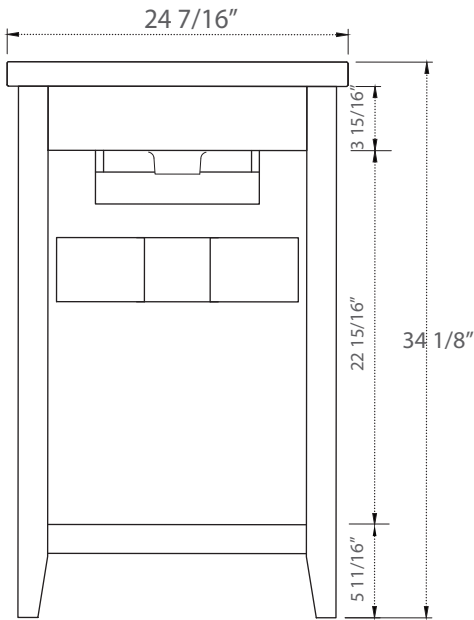

SPECIFICATION

SKU CODE:

S02-24-GY

COLLECTION: Cara

DIMENSIONS: W 24 1/2" | D 18 1/2" | H 34"

PRODUCT OVERVIEW

- Solid hardwood cabinet
- Gray Finish
- Soft closing cabinet drawers
- Two Drawers
- Satin Brass Hardware