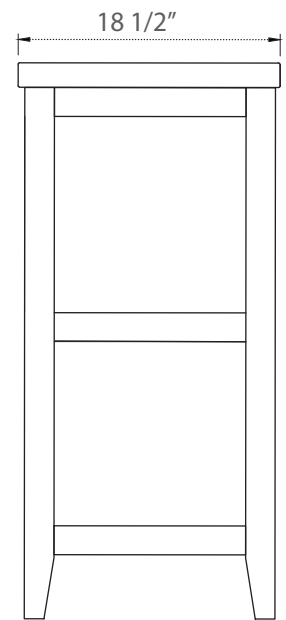

SPECIFICATION

SKU CODE:

S02-24-GY

COLLECTION: Cara

DIMENSIONS: W 24 1/2" | D 18 1/2" | H 34"

PRODUCT OVERVIEW

- Solid hardwood cabinet
- Gray Finish
- Soft closing cabinet drawers
- Two Drawers
- Satin Brass Hardware