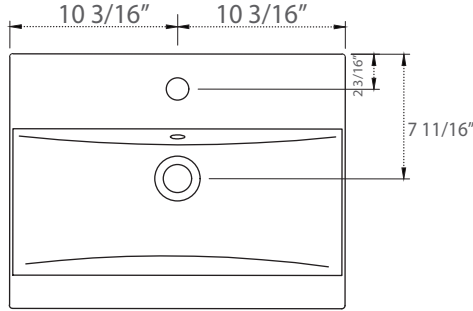

SPECIFICATION

SKU CODE:

S04-20-GY

COLLECTION: Klein

DIMENSIONS: W 20 3/8" | D 15 11/16" | H 34"

PRODUCT OVERVIEW

- Solid hardwood cabinet
- Gray Finish
- Soft closing cabinet drawers
- Two Drawers
- Satin Brass Hardware