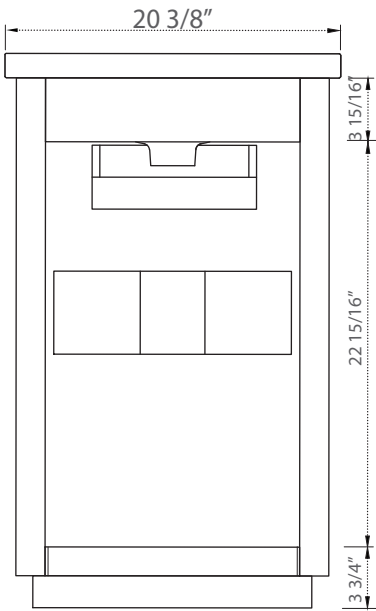

SPECIFICATION

SKU CODE:

S04-20-GY

COLLECTION: Klein

DIMENSIONS: W 20 3/8" | D 15 11/16" | H 34"

PRODUCT OVERVIEW

- Solid hardwood cabinet
- Gray Finish
- Soft closing cabinet drawers
- Two Drawers
- Satin Brass Hardware