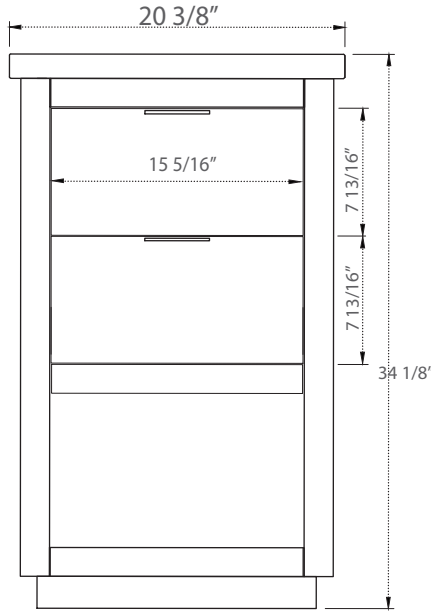

SPECIFICATION

SKU CODE:

S04-20-GY

COLLECTION: Klein

DIMENSIONS: W 20 3/8" | D 15 11/16" | H 34"

PRODUCT OVERVIEW

- Solid hardwood cabinet
- Gray Finish
- Soft closing cabinet drawers
- Two Drawers
- Satin Brass Hardware