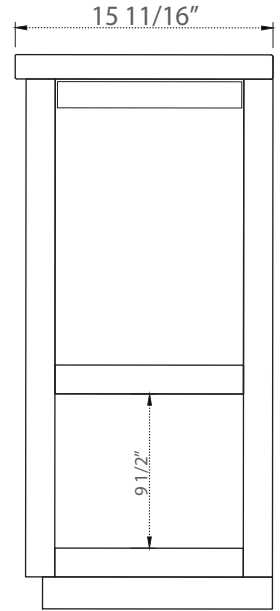

SPECIFICATION

SKU CODE:

S04-20-GY

COLLECTION: Klein

DIMENSIONS: W 20 3/8" | D 15 11/16" | H 34"

PRODUCT OVERVIEW

- Solid hardwood cabinet
- Gray Finish
- Soft closing cabinet drawers
- Two Drawers
- Satin Brass Hardware