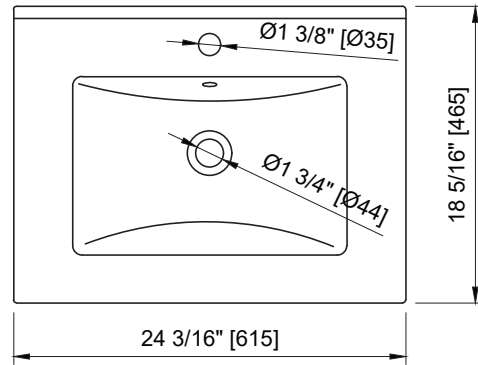

# SPECIFICATION

SKU CODE:

V01-24-WT

COLLECTION: Valentino

DIMENSIONS: W 24.25" | D 16.25" | H 34.5"