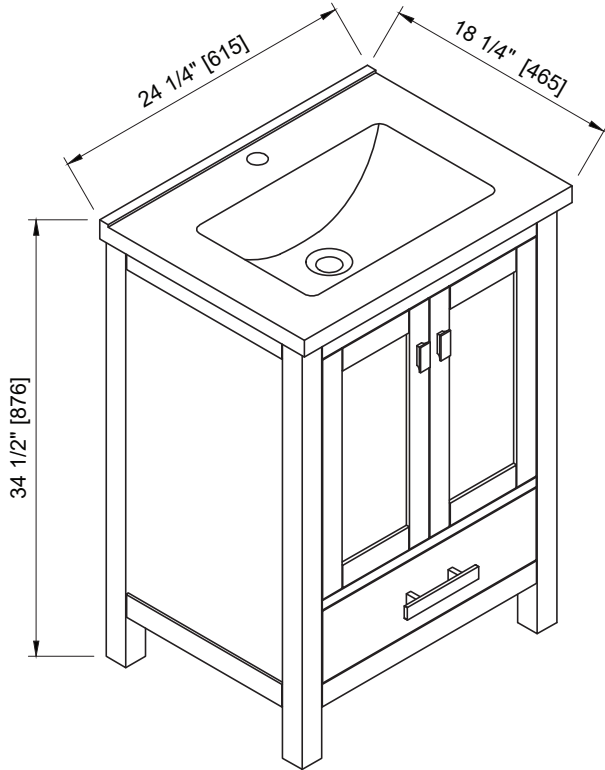

# SPECIFICATION

SKU CODE:

V01-24-WT

COLLECTION: Valentino

DIMENSIONS: W 24.25" | D 16.25" | H 34.5"