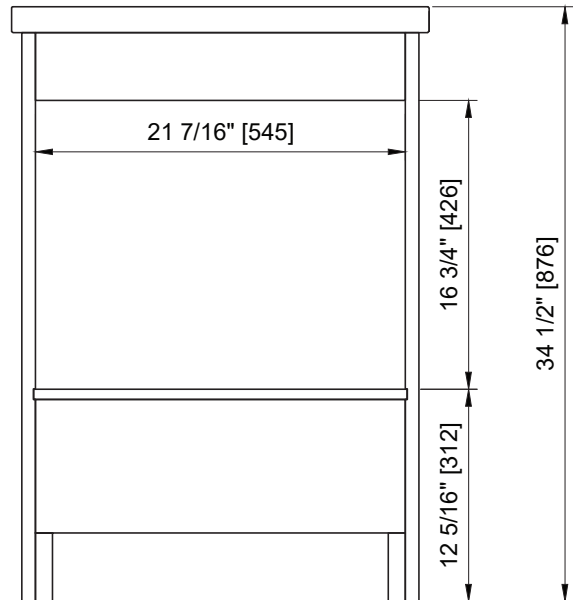

# SPECIFICATION

SKU CODE:

V01-24-WT

COLLECTION: Valentino

DIMENSIONS: W 24.25" | D 16.25" | H 34.5"