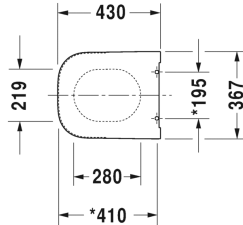

Happy D.2 Toilet seat and cover # 0064510000

Toilet seat and cover	Dimension	Weight	Order number
removable, hinges stainless steel, without slow close			
Colors			
00 White			
Variant			
		6 lb	0064510000
Suitable products			
Toilet close-coupled (without tank), washdown model, outlet for vario connector set, for horizontal and vertical outlet, length adjustable from 2 3/4" - 6 3/4", and vario connecting bend, vertical outlet from 6 1/4" - 7 7/8", hardware included, cUPC listed, 14 3/8" x 24 3/4" Inch	14 3/8" x 24 3/4" Inch		213409
Toilet wall-mounted Duravit Rimless® rimless, cUPC listed, washdown model, Durafix included, 14 3/8" x 21 1/4" Inch	14 3/8" x 21 1/4" Inch		222209

All drawings contain the necessary measurements which are subject to standard tolerances. They are stated in inch & mm and are non-binding. Exact measurements, in particular for customized installation scenarios, can only be taken from the finished ceramic piece.