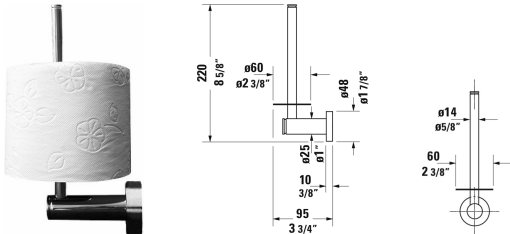

D-Code Spare toilet paper holder # 0099151000

| < 2 3/8" Inch > |

Spare toilet paper holder	Dimension	Weight	Order number
8 5/8" Inch			
Colors			
10 Chrome			
Variant			
	2 3/8" x 3 3/4" Inch	0.7 lb	0099151000

All drawings contain the necessary measurements which are subject to standard tolerances. They are stated in inch & mm and are non-binding. Exact measurements, in particular for customized installation scenarios, can only be taken from the finished ceramic piece.